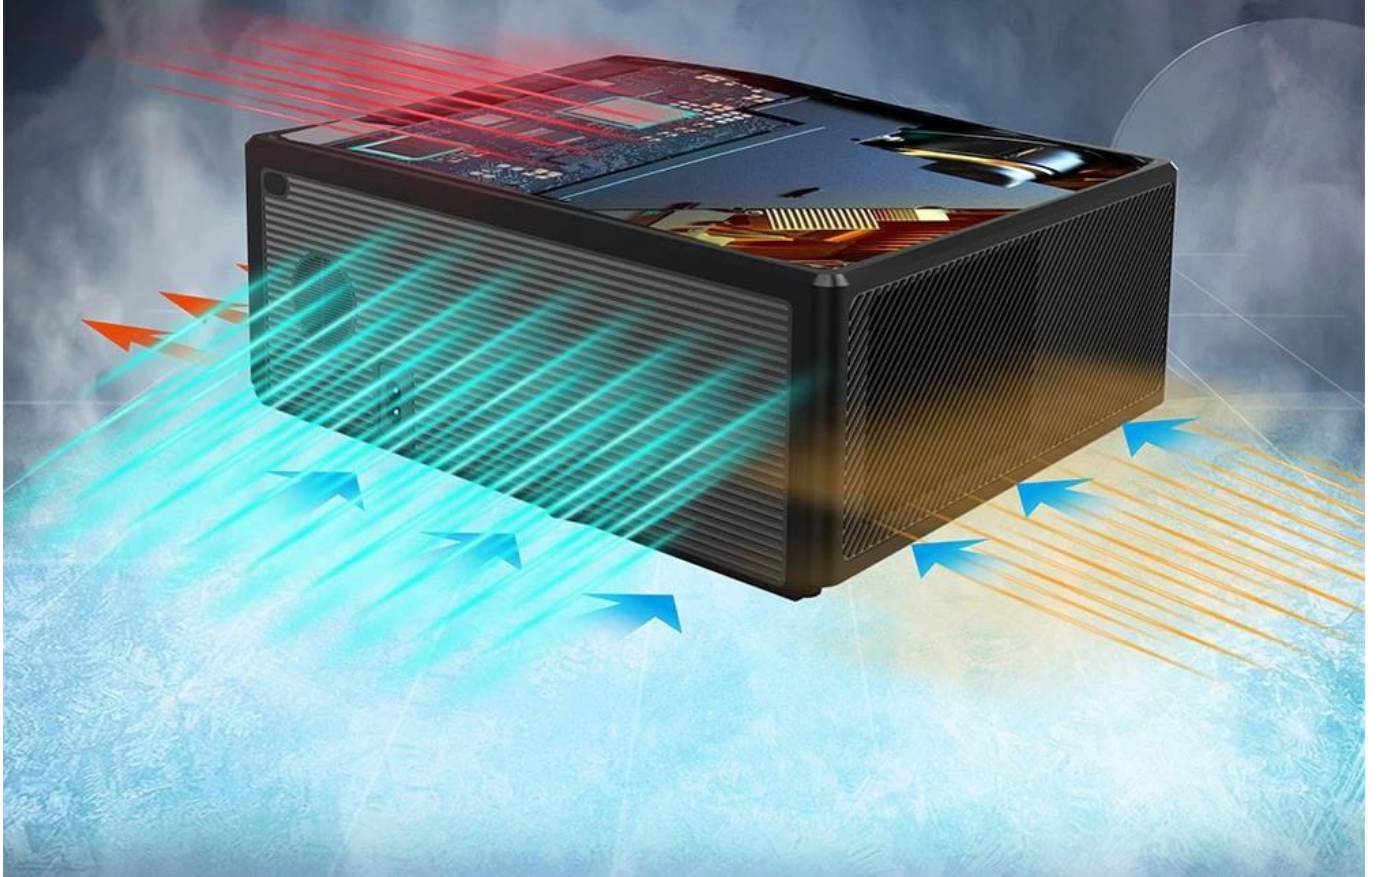

Low-noise and Efficient Cooling System

Multiple Compatible Interfaces

It supports various interfaces and is compatible with Android TV OS. It features a large screen and supports 1080P resolution. It also has various ports for connectivity, including HDMI, USB, and AV.