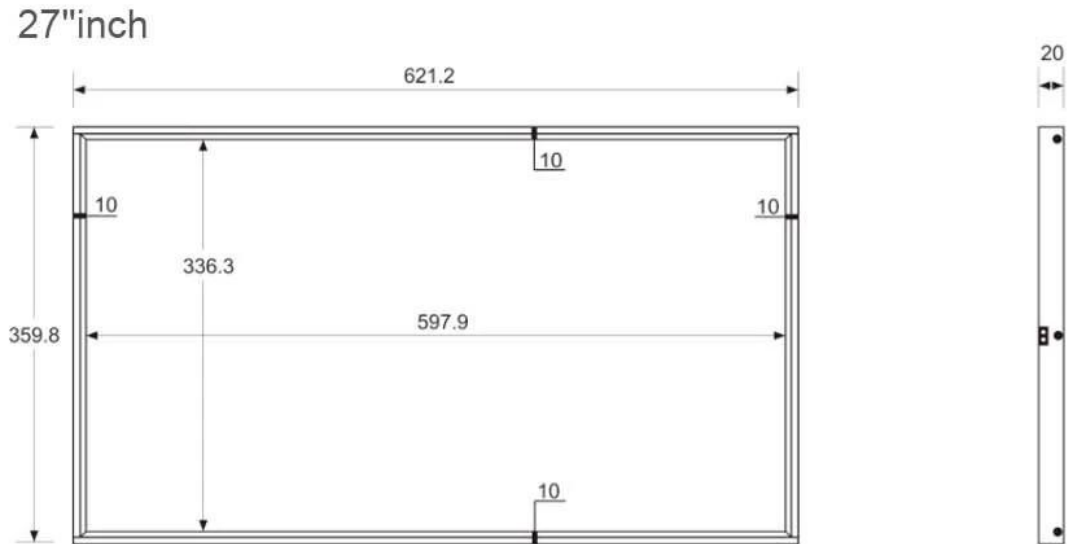

Frame
10mm

Easily manage your advertising content

Smart Connect

Remote Control

Real-time
Monitoring

Data
Management

APPLICATION SCENARIO

PRODUCT SIZE

Customizable size: 21.5" / 24" / 27" / 32" / 43" / 49" / 55" / 65"