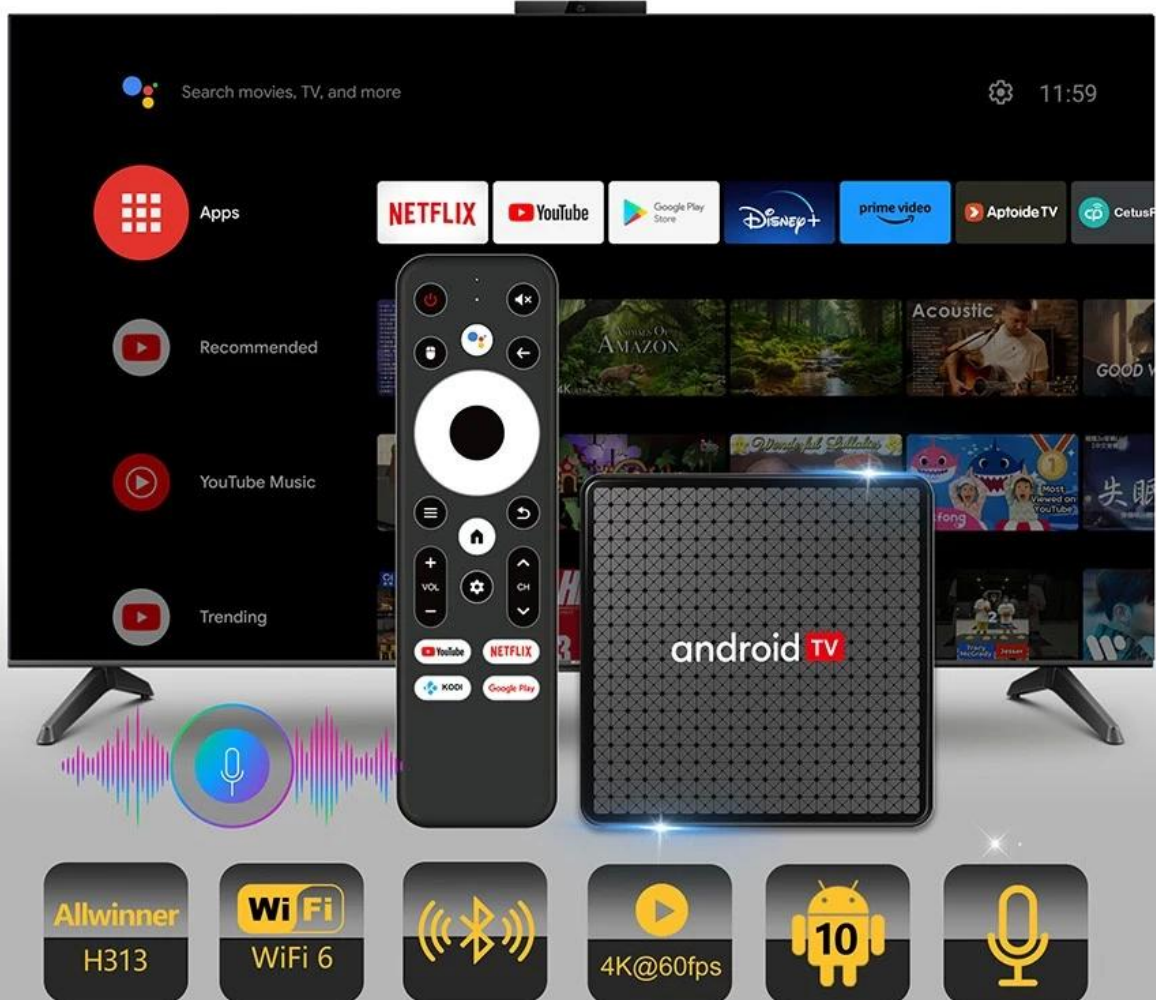

H.265
decoder up to
4K@60fps

Display

HDMI 2.0 up to
4K@60fps

HDR offers a deeper , more life-like display, which boosts 4K and gives you even greater color and contrast.

SDR

HDR

Android TV

Our model

User Manual*1

Remote Control*1

The **Android TV Streaming Device with Allwinner H313 Quad-Core and WiFi 6** is a powerful and versatile solution for your home entertainment needs, combining the latest in streaming technology with a sleek and compact design. Built to deliver a superior media experience, this device is perfect for anyone looking to upgrade their TV's capabilities without compromising on performance or quality.