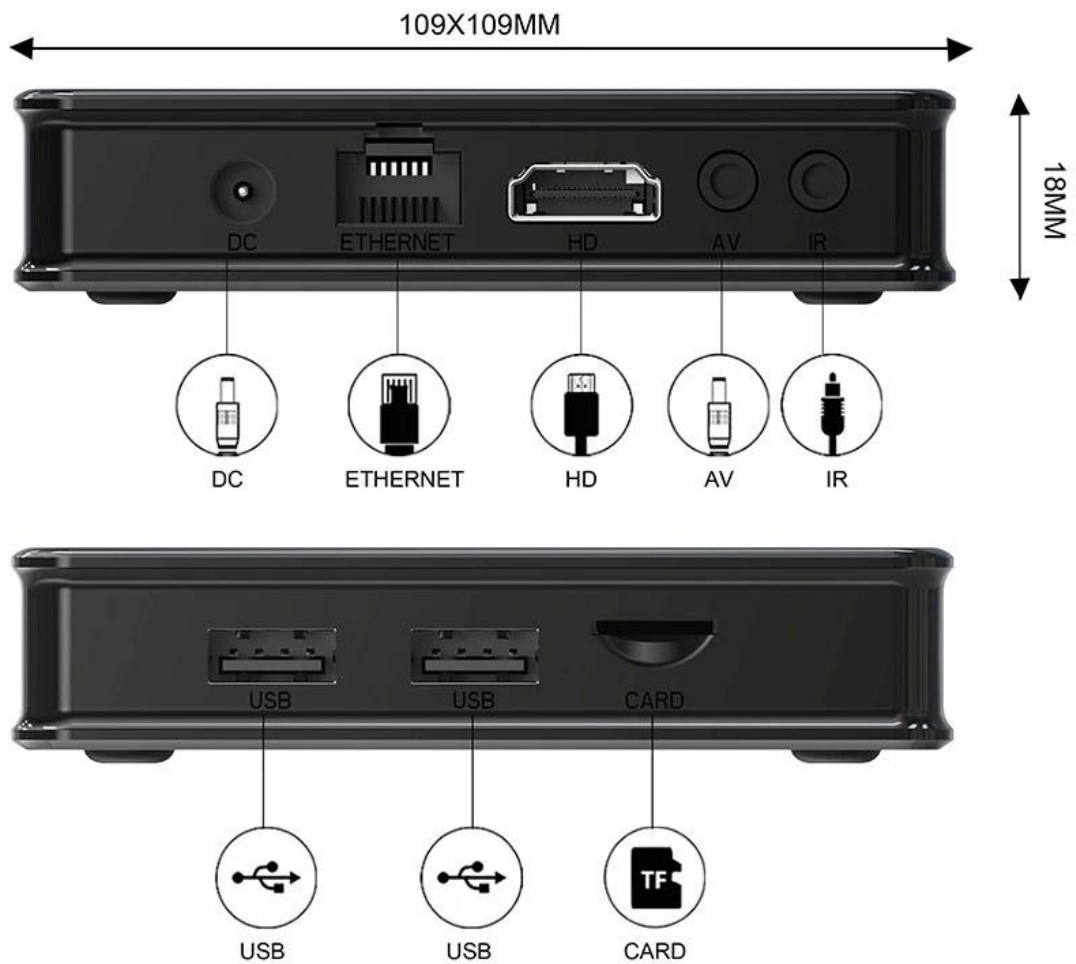

MUSIC SHARING

DLNA

Airplay

Miracast

Interface and product size

Package Contents

Power Supply*1

HD data cable*1

User Manual*1

Remote Control*1

The **Android TV Streaming Device with Allwinner H313 Quad-Core and WiFi 6** is a powerful and versatile solution for your home entertainment needs, combining the latest in streaming technology with a sleek and compact design. Built to deliver a superior media experience, this device is perfect for anyone looking to upgrade their TV's capabilities without compromising on performance or quality.