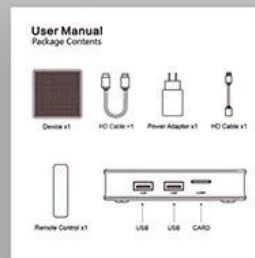

MUSIC SHARING

DLNA

Airplay

Miracast

Interface and product size

Package Contents

Power Supply*1

HD data cable*1