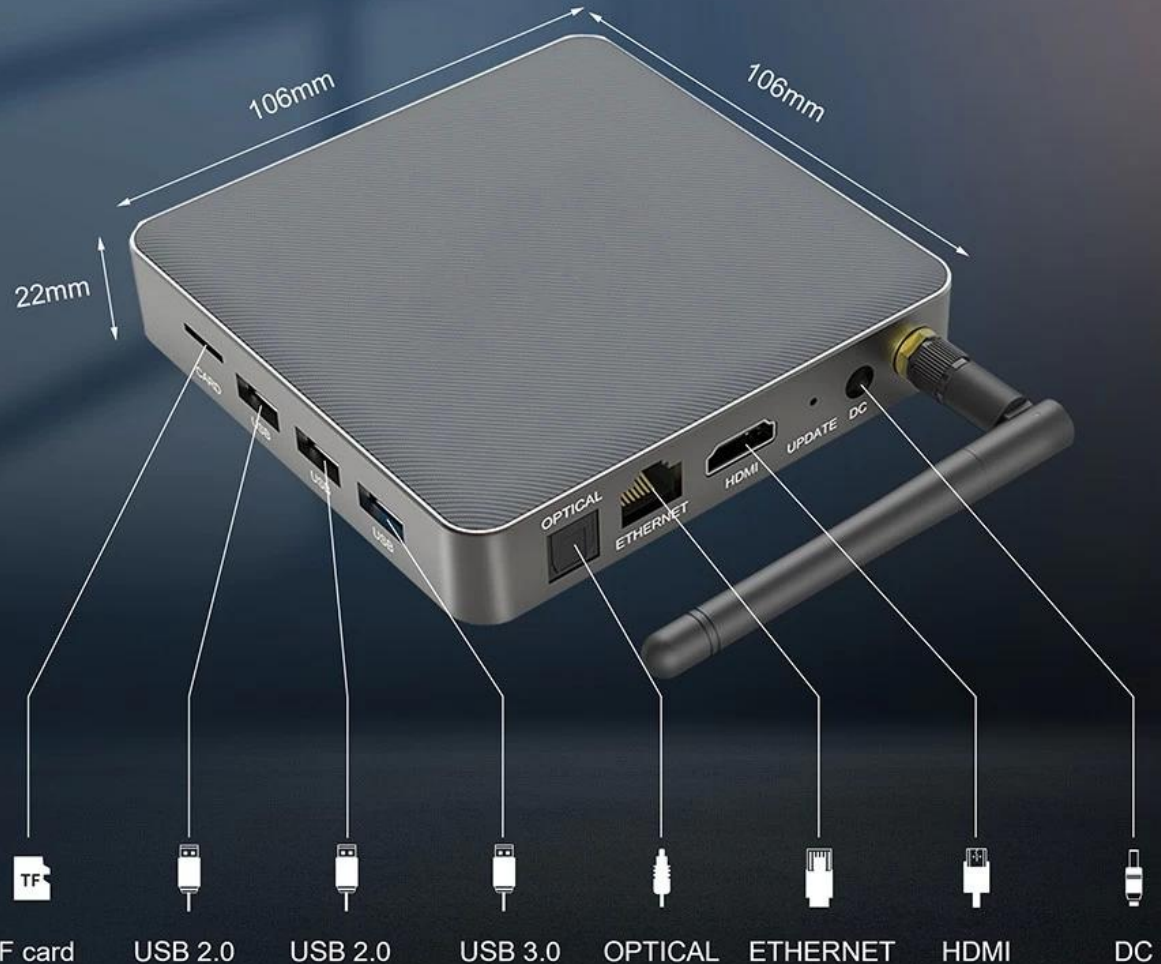

# Product Specification

Multiple interfaces facilitate connecting more devices

The Best Linux-Based Media Box is the ideal solution for users seeking a high-performance, reliable, and versatile media device that enhances any home entertainment setup. Designed with advanced technology and operating on the Linux OS, this media box is crafted for those who demand quality streaming, exceptional visuals, and seamless multitasking capabilities. Built around a powerful quad-core processor, it efficiently handles complex applications, making it perfect for streaming, gaming, and media playback.

Equipped with 4GB of RAM and H.265 hardware decoding, this media box offers crisp, vibrant 8K Ultra HD visuals, which present your content with stunning clarity and vibrant color. The H.265 decoding reduces bandwidth usage, ensuring smooth streaming even at lower internet speeds. This feature is highly beneficial in households or environments with shared internet usage, as it allows for high-definition streaming without excessive buffering.

With flexible connectivity options, this media box is built to integrate seamlessly into any entertainment setup. The device comes equipped with multiple ports, including USB 3.0, USB 2.0, HDMI, and Ethernet. The HDMI port enables easy connection to a TV or monitor, delivering the 8K Ultra HD experience directly to your screen, while the Ethernet port ensures a stable wired internet connection for those who prioritize uninterrupted streaming. The USB ports provide compatibility with a wide range of peripherals, enhancing its versatility.