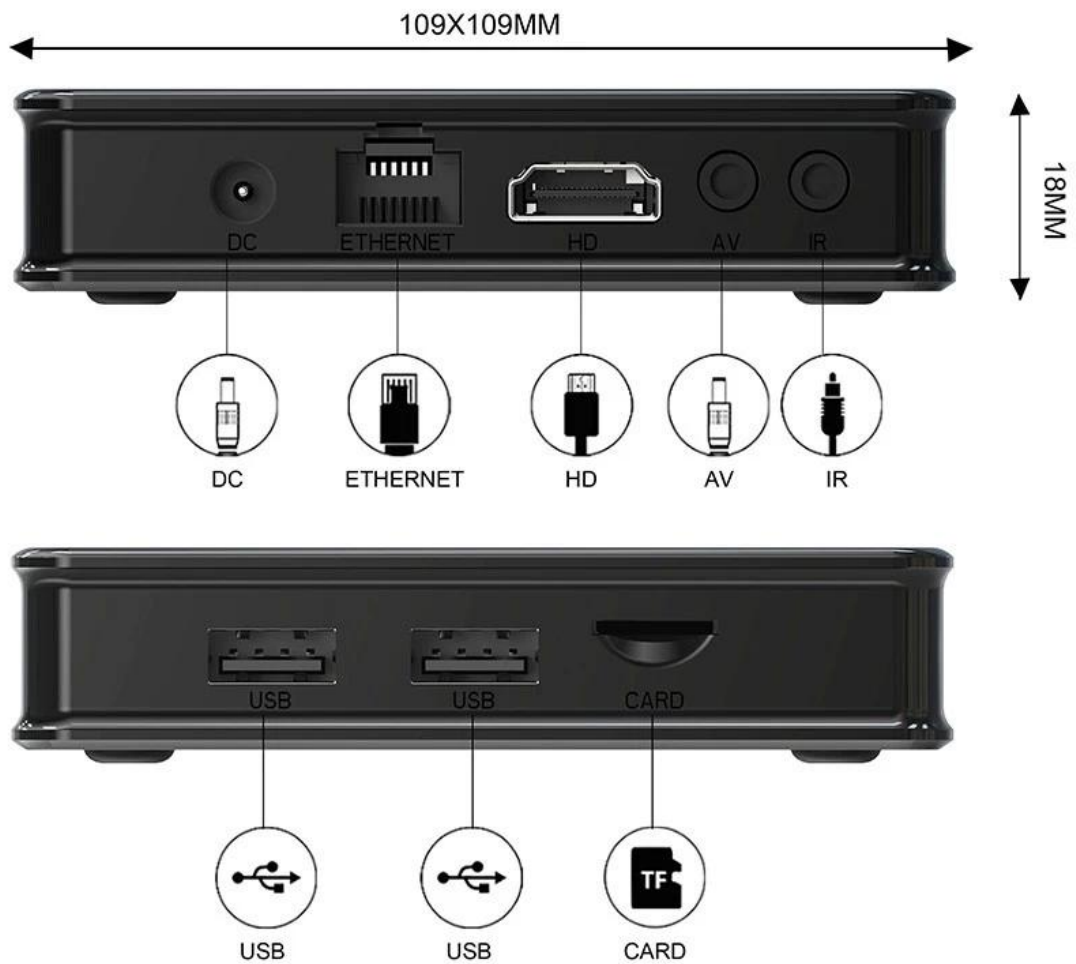

MUSIC SHARING

DLNA

Airplay

Miracast

Interface and product size

Package Contents

Power Supply*1

HD data cable*1

User Manual*1

Remote Control*1

The **4K Ultra HD Google Streaming Device with Allwinner H313 Quad-Core Android 10 ATV** is a feature-packed set-top box designed to provide users with a superior streaming experience. Powered by the **Allwinner H313 Quad-Core processor**, this device is built for high-speed performance, ensuring smooth operation across a range of applications, from streaming video to IPTV services and casual gaming. The powerful chipset allows for fast multitasking and ensures that users enjoy lag-free streaming, even when watching **4K Ultra HD content**.