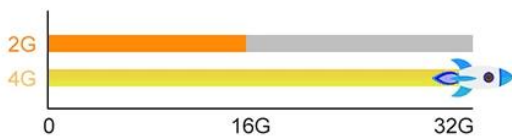

 DLNA  Airplay  Miracast

Dual wifi design and stable performance

2.4:100Mbps

Stronger penetration & More Stable

5G:250Mbps

Faster Transmission & Load Quickly

2.4+5G:400Mbps

Built-in T2TR, more efficient and stable

Android 9.0

application installation is more flexible

- More stable with applications
- Save 25% RAM in Spacet
- Faster & Safer responses

Download more apps

Amlogic S905X3 Quad Core

Faster, Smarter and More Powerful

4GB DDR3	32GB eMMC	Ultra-fast running speed
		Professional image processing

8K & 3D

The perfect combination of 8K and 3D, bring you a 3D visual experience
Feel the shock of the 3D cinema at home

H.265 Makes 8K within Reach

At the core of this IPTV box is its **4K Ultra HD** resolution support, delivering stunning clarity and vibrant colors that enhance the viewing experience. The device also features **H.265 video decoding**, a next-generation technology that compresses large video files into smaller sizes without sacrificing video quality. This helps reduce bandwidth usage while maintaining sharp, high-definition visuals, ensuring smooth streaming with minimal buffering, even when streaming large 4K files.