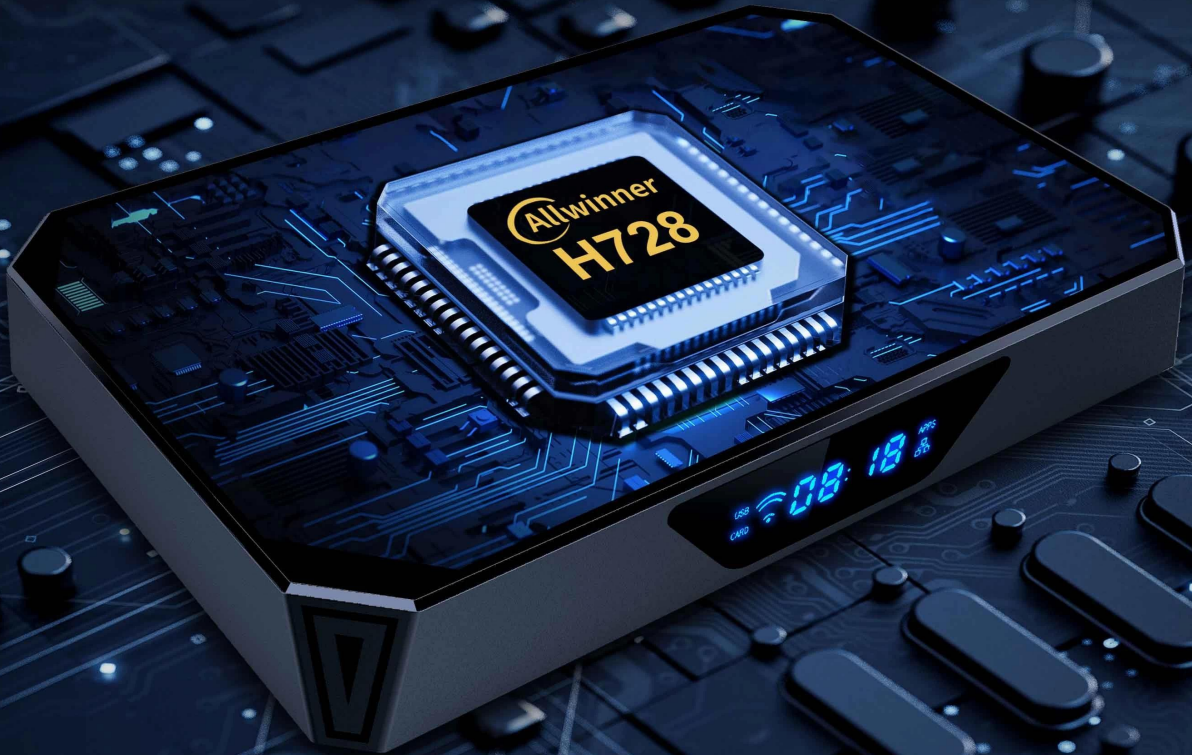

Octa Core Internet TV Box with Android 14: 8K Streaming and WiFi 6 Performance

Specifications

Model No.	Allwinner H728 Octa Core Internet TV Box
CPU	Allwinner H728 Octa-core ARM Cortex A55
GPU	Mali G57-MC1
RAM	4GB (2GB Optional)
Internal Storage	32GB (16/64GB Optional)
Operating System	Android 14
Bluetooth	Bluetooth 5.0+ Inside antennas
WiFi	2.4GHZ ~ 5.8GHZ Option: IEEE802. a/b/g/n/ac IEEE802. a/b/g/n/ac/ax

Experience real 8K decoding technology

 Allwinner H728	 ANDROID 14	 WiFi 6	 BT5.X	CPU Octa-core ARM Cortex A55	GPU Mali G57	8K
--	--	---	--	---	------------------------	-----------

Allwinner H728 CPU

High performance, Low power consumption

Octa-core ARM
Cortex A55

Mali G57

2G + 16G
4G + 32G

3D DISPLAY

Powerful 3D display brings you a smooth and shocking gaming experience.

Android 14

Latest Android system, better security and comprehensiveness.
The 64-bit Android OS is compatible with more high-performance apps

Ethernet 1000M

Gigabit Ethernet port for ultimate network speed;
features low latency and high speeds.

Wonderful Multi-screen Interaction

Support mobile phones , tablets ,etc to put videos and photos on the big screen of the TV to share wonderful moments