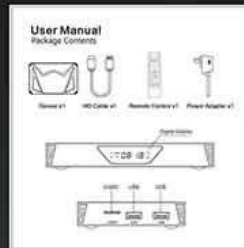

 Music sharing

 Cast screen

 Play games

Interface & Dimension

Various interfaces such as HD, LAN, USB, etc. To meet your different needs at the same time.

Package Contents

Power Supply*1

HD data cable*1