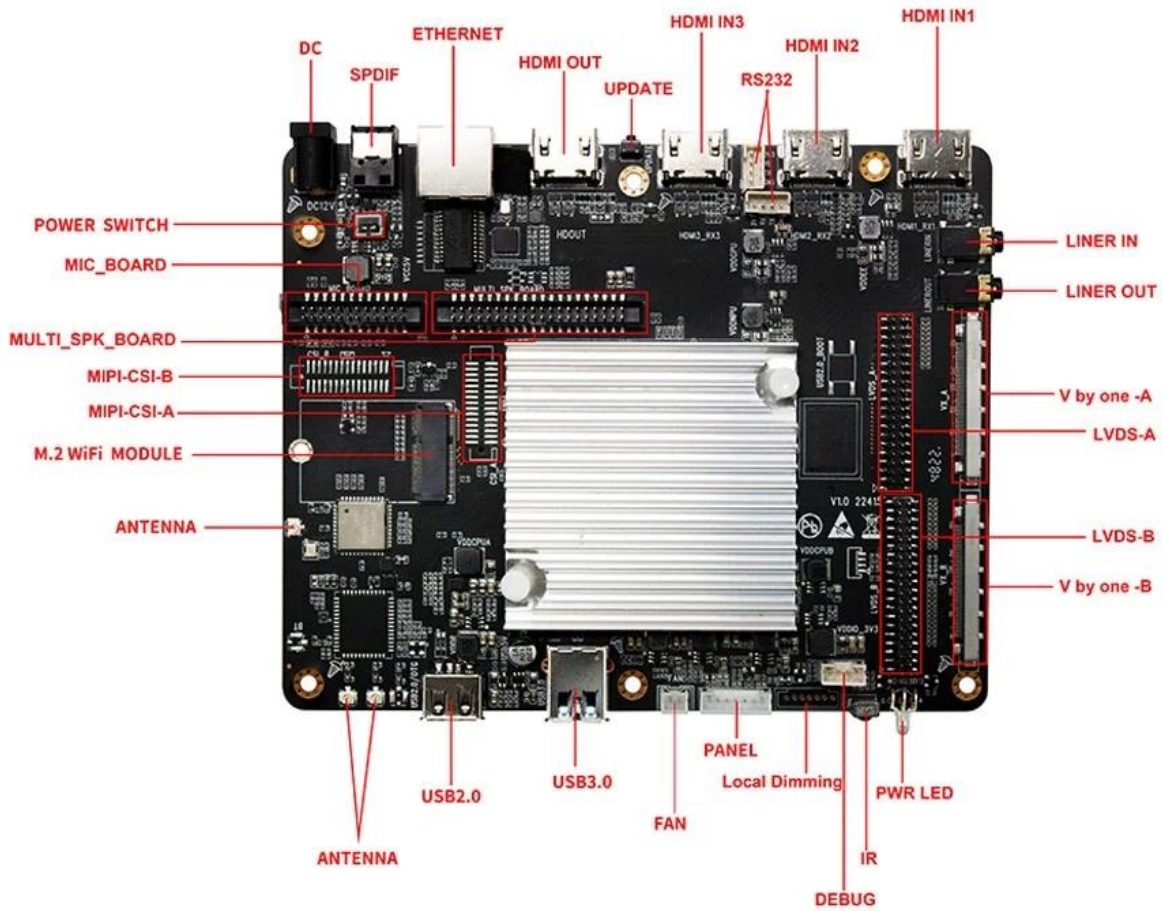

# Quad Core A311D2 Streaming Media Players with Android 11 OS

## Specifications

Model No.	Quad Core A311D2 Streaming Media Players
CPU	Amlogic A311D2 Quad Core Cortex-A73 + Quad Core Cortex-A53
GPU	ARM Mali-G52 MP8
RAM	4GB (max to 8GB/32GB for options)
ROM	32GB (64GB/128GB/256GB options)
OS	Android 11.0
Wi-Fi / BT	Built-in Wi-Fi (standard single band 2.4G supported; Dual band 2.4G/5G for options); BT4.2 or BT5.0 ( M.2 port for option)

## I/O Port

HDMI input	3*HDMI input
HDMI output	1*HDMI output
LVDS output	1 single/dual, can directly drive 50/60Hz LCD
V-By-One output	2*8-lane V-by-One, up to 4Kp60; support 4K*2K@60Hz output
Screen backlight interface	5V/12V power, Local Dimming or PWM dimming
USB port	1*USB 3.0 A port USB 2.0 A port ( for burning firmware) or ( mini USB OTG for option)
Serial ports	2*serial ports (2*RS232 or 2*TTL ports; If need TF card slot, then only 1* serial port available.)
Camera CSI	2*CSI input
MIC PDM	Some of the function pins are multiplexed with Camera CSI, need to confirm before use
Spk BOARD	Support I2S output
Ethernet	1*RJ45 port, 100M/1000M
SPDIF	SPDIF or COAX output for option
Line in	AUDIO_Line in
Line out	AUDIO_Line out
RTC	Support timer switch on/off
IR	IR receiver (on-board IR receiver for option)
Power LED	On-board or matching function board for option
Upgrade	Support local upgrade by TF & USB or OTA upgrade

Power Supply	5V/12V Power
--------------	--------------

T085T01

high-performance device designed to elevate your entertainment experience to new heights. Powered by the advanced Quad Core A311D2 chipset and running on the Android 11 OS, this streaming media player offers a perfect balance of power, speed, and cutting-edge technology. Whether you are streaming movies, playing games, or browsing apps, the A311D2 ensures smooth and responsive performance, making it ideal for users who demand the best from their media players.