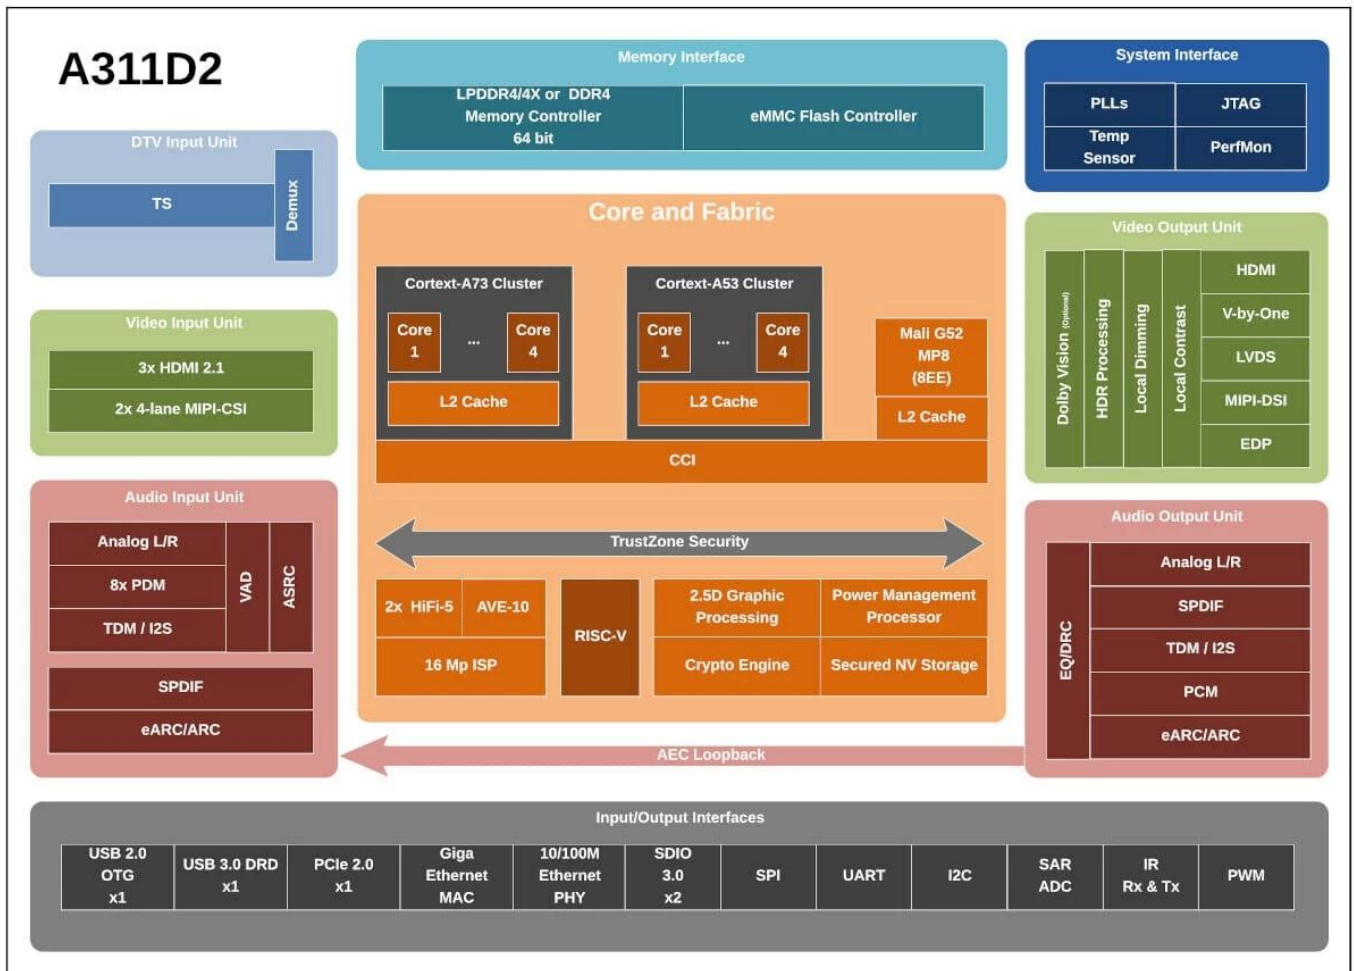

## Specifications

Model No.	Quad Core A311D2 Streaming Media Players
CPU	Amlogic A311D2 Quad Core Cortex-A73 + Quad Core Cortex-A53
GPU	ARM Mali-G52 MP8
RAM	4GB (max to 8GB/32GB for options)
ROM	32GB (64GB/128GB/256GB options)
OS	Android 11.0
Wi-Fi / BT	Built-in Wi-Fi (standard single band 2.4G supported; Dual band 2.4G/5G for options); BT4.2 or BT5.0 ( M.2 port for option)

## I/O Port

HDMI input	3*HDMI input
HDMI output	1*HDMI output
LVDS output	1 single/dual, can directly drive 50/60Hz LCD
V-By-One output	2*8-lane V-by-One, up to 4Kp60; support 4K*2K@60Hz output
Screen backlight interface	5V/12V power, Local Dimming or PWM dimming
USB port	1*USB 3.0 A port USB 2.0 A port ( for burning firmware) or ( mini USB OTG for option)
Serial ports	2*serial ports (2*RS232 or 2*TTL ports; If need TF card slot, then only 1* serial port available.)
Camera CSI	2*CSI input
MIC PDM	Some of the function pins are multiplexed with Camera CSI, need to confirm before use
Spk BOARD	Support I2S output
Ethernet	1*RJ45 port, 100M/1000M
SPDIF	SPDIF or COAX output for option
Line in	AUDIO_Line in
Line out	AUDIO_Line out
RTC	Support timer switch on/off
IR	IR receiver (on-board IR receiver for option)
Power LED	On-board or matching function board for option
Upgrade	Support local upgrade by TF & USB or OTA upgrade

Power Supply	5V/12V Power
--------------	--------------

T085T01

high-performance device designed to elevate your entertainment experience to new heights. Powered by the advanced Quad Core A311D2 chipset and running on the Android 11 OS, this streaming media player offers a perfect balance of power, speed, and cutting-edge technology. Whether you are streaming movies, playing games, or browsing apps, the A311D2 ensures smooth and responsive performance, making it ideal for users who demand the best from their media players.