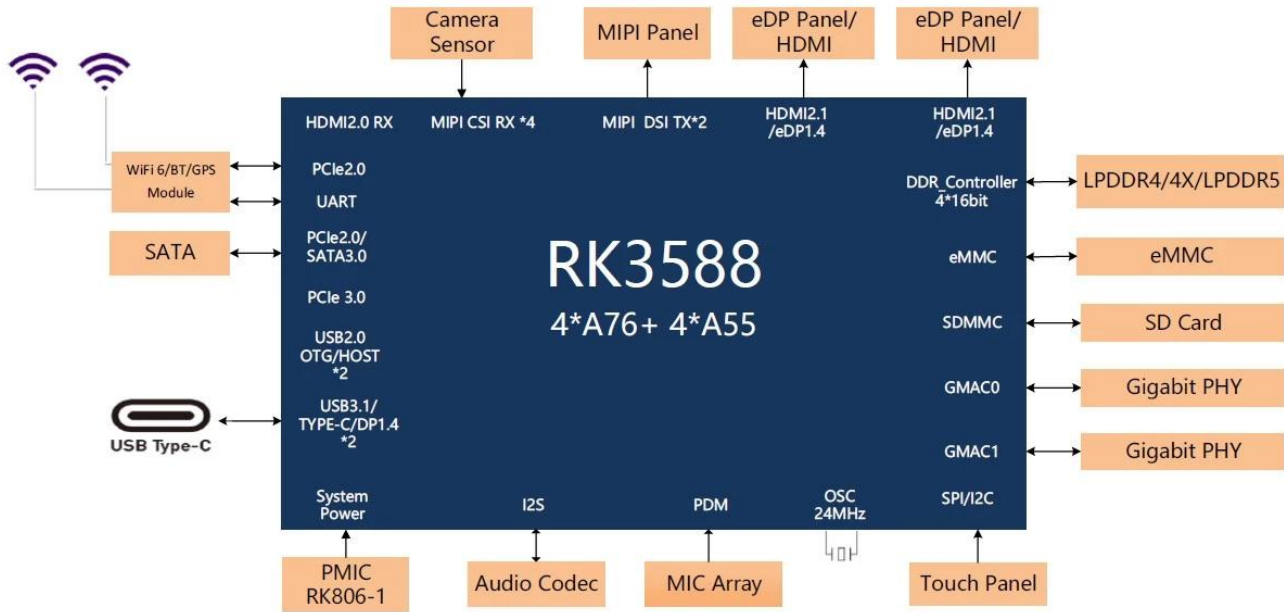

## I/O Port

Power Supply	DC 12V/2A Power ON: Blue
--------------	--------------------------

RTC	Support
IR	Infrared + BT Voice Remote
HDMI	HDMI OUT 1:HDMI 2.1/7680x4320@60Hz
	HDMI OUT 2:HDMI 2.1/4096x2304@60Hz
	HDMI IN:HDMI 2.0/HDMI 1.4b 4K x 2K video formats(3840x2160p@24Hz/25Hz/30Hz and 4096x2160p@24Hz)
Earphone	1*3.5mm Port
Ethernet	Ethernet 1:1*1000M(RGMII)
	Ethernet 2:1*1000M
TF Card	1*TF Card
USB port	2*USB 2.0 (Host)
	1*USB3.0 (Host)
Type-C	1*Type C 3.0 (Download Port) Supported Devices

## Typical Application Diagram – AIoT