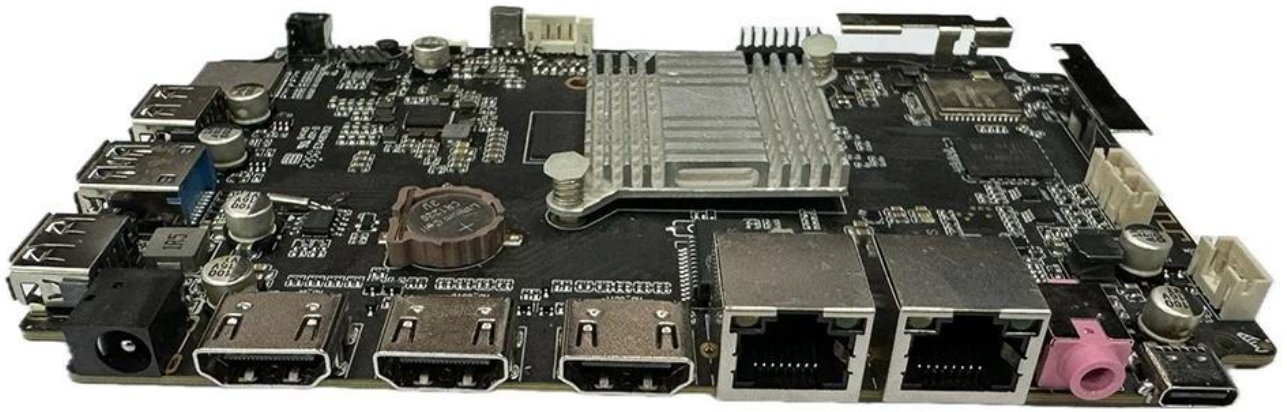

## I/O Port

Power Supply	DC 12V/2A Power ON: Blue
--------------	--------------------------

RTC	Support
IR	Infrared + BT Voice Remote
HDMI	HDMI OUT 1:HDMI 2.1/7680x4320@60Hz
	HDMI OUT 2:HDMI 2.1/4096x2304@60Hz
	HDMI IN:HDMI 2.0/HDMI 1.4b 4K x 2K video formats(3840x2160p@24Hz/25Hz/30Hz and 4096x2160p@24Hz)
Earphone	1*3.5mm Port
Ethernet	Ethernet 1:1*1000M(RGMII)
	Ethernet 2:1*1000M
TF Card	1*TF Card
USB port	2*USB 2.0 (Host)
	1*USB3.0 (Host)
Type-C	1*Type C 3.0 (Download Port) Supported Devices

### Introduction

The RK3588 Android TV Box is a state-of-the-art device engineered to elevate your home entertainment experience to new heights. With its powerful hardware, advanced software, and cutting-edge features, this TV box is designed for users who refuse to compromise on performance or visual quality. Whether you're streaming the latest movies in stunning 8K resolution, gaming with minimal lag, or multitasking between apps, the RK3588 delivers an unmatched experience.