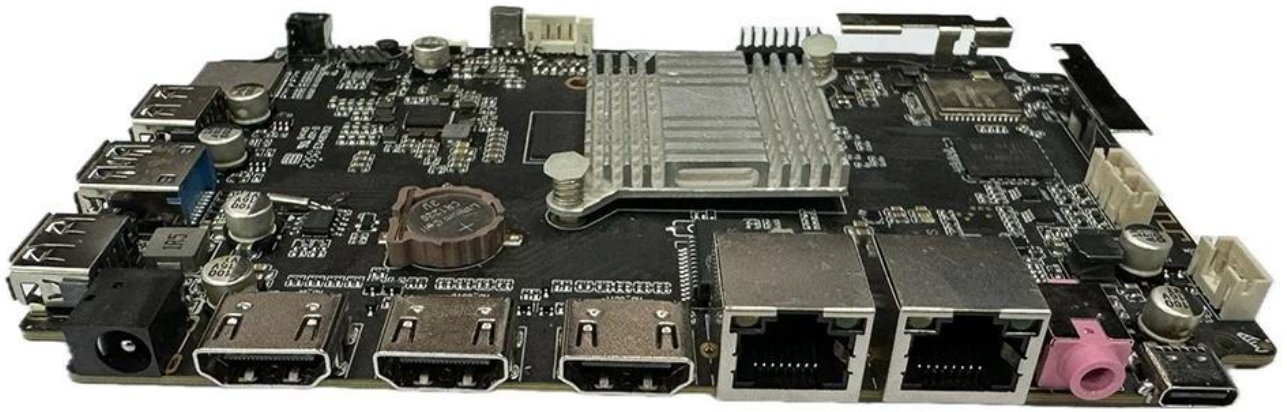

# Rockchip RK3588 Octa Core Android 12 OTT TV Box: The Ultimate 8K Streaming Device

## I/O Port

Power Supply	DC 12V/2A Power ON: Blue
--------------	--------------------------

RTC	Support
IR	Infrared + BT Voice Remote
HDMI	HDMI OUT 1:HDMI 2.1/7680x4320@60Hz HDMI OUT 2:HDMI 2.1/4096x2304@60Hz HDMI IN:HDMI 2.0/HDMI 1.4b 4K x 2K video formats(3840x 2160p@24Hz/25Hz/30Hz and 4096x2160p@24Hz)
Earphone	1*3.5mm Port
Ethernet	Ethernet 1:1*1000M(RGMII) Ethernet 2:1*1000M
TF Card	1*TF Card
USB port	2*USB 2.0 (Host) 1*USB3.0 (Host)
Type-C	1*Type C 3.0 (Download Port) Supported Devices

## Introduction

The Rockchip RK3588 Octa Core Android 12 OTT TV Box represents the pinnacle of modern home entertainment technology. Engineered for those who demand both performance and quality, this cutting-edge device combines the power of the Rockchip RK3588 Octa Core processor with the latest Android 12 operating system to deliver an unparalleled streaming experience. Whether you're a movie aficionado, a gaming enthusiast, or someone who simply enjoys high-quality content, the RK3588 OTT TV Box is designed to meet all your entertainment needs with precision and ease.

## Powerful Octa Core Processing

At the heart of the RK3588 OTT TV Box is the Rockchip RK3588 Octa Core processor, a state-of-the-art chip designed to handle even the most demanding tasks. This processor boasts eight cores, which deliver exceptional processing power and speed. With this kind of performance, the device can easily manage 8K Ultra HD content, ensuring that every frame is rendered with stunning clarity and detail. Whether you're streaming high-definition movies, playing resource-intensive games, or multitasking with multiple apps, the RK3588 provides a smooth and responsive experience.