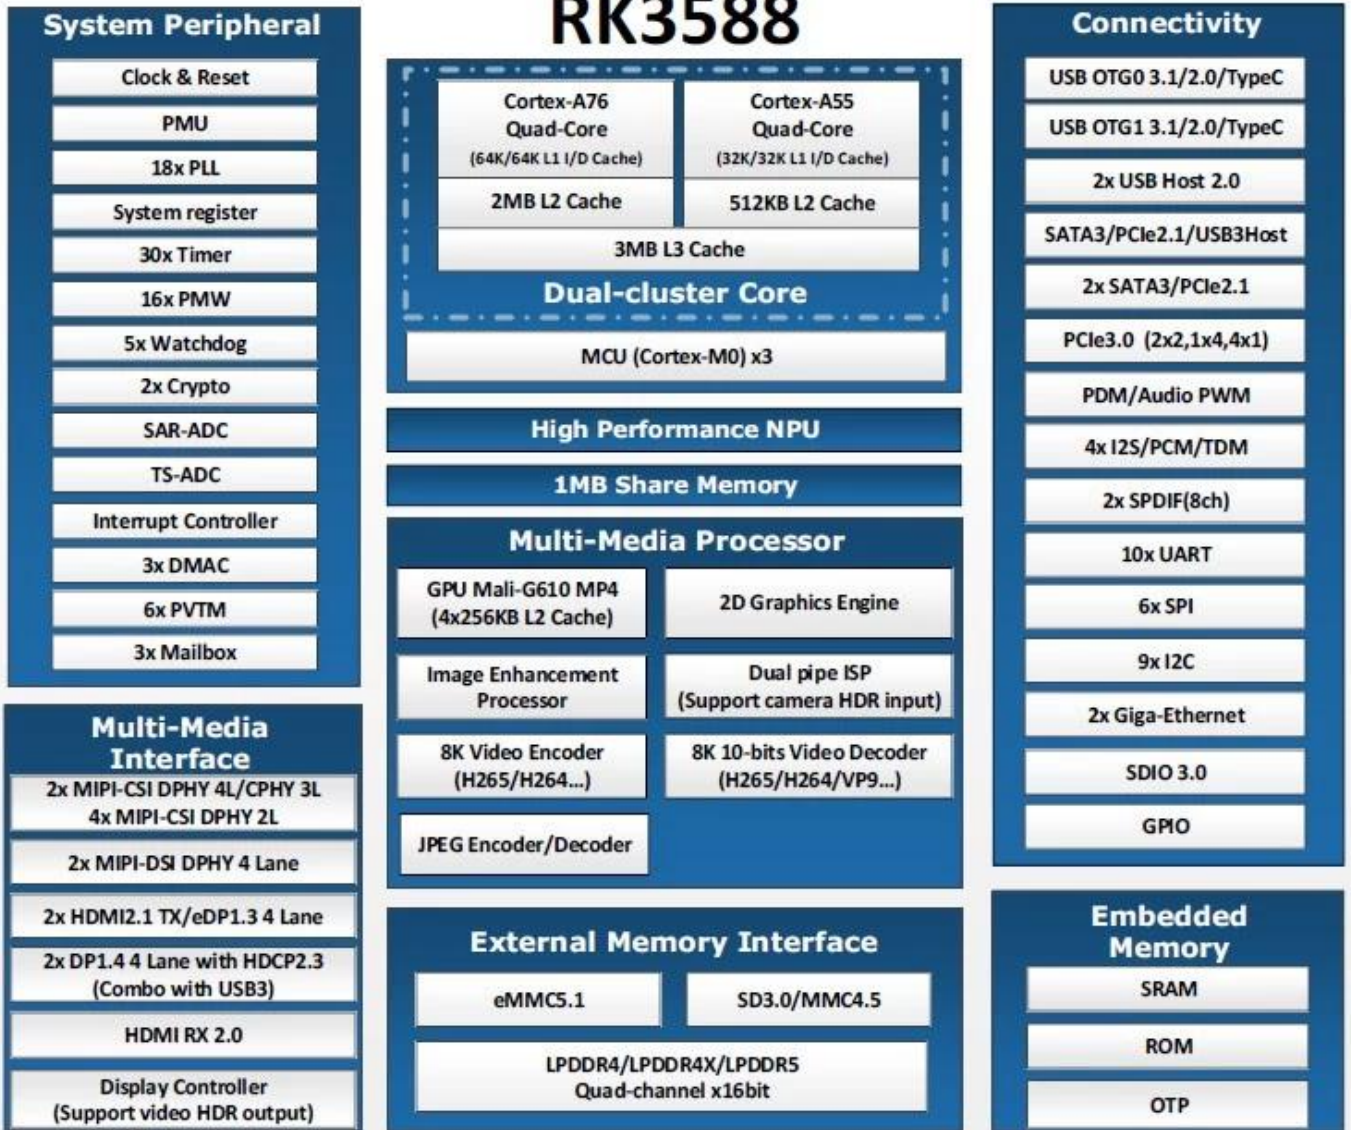

RK3588

Typical Application Diagram – AIoT