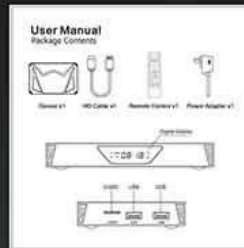

 Play games

Interface & Dimension

Various interfaces such as HD, LAN, USB, etc. To meet your different needs at the same time.

Package Contents

Power Supply*1

HD data cable*1

User Manual*1

Remote Control*1