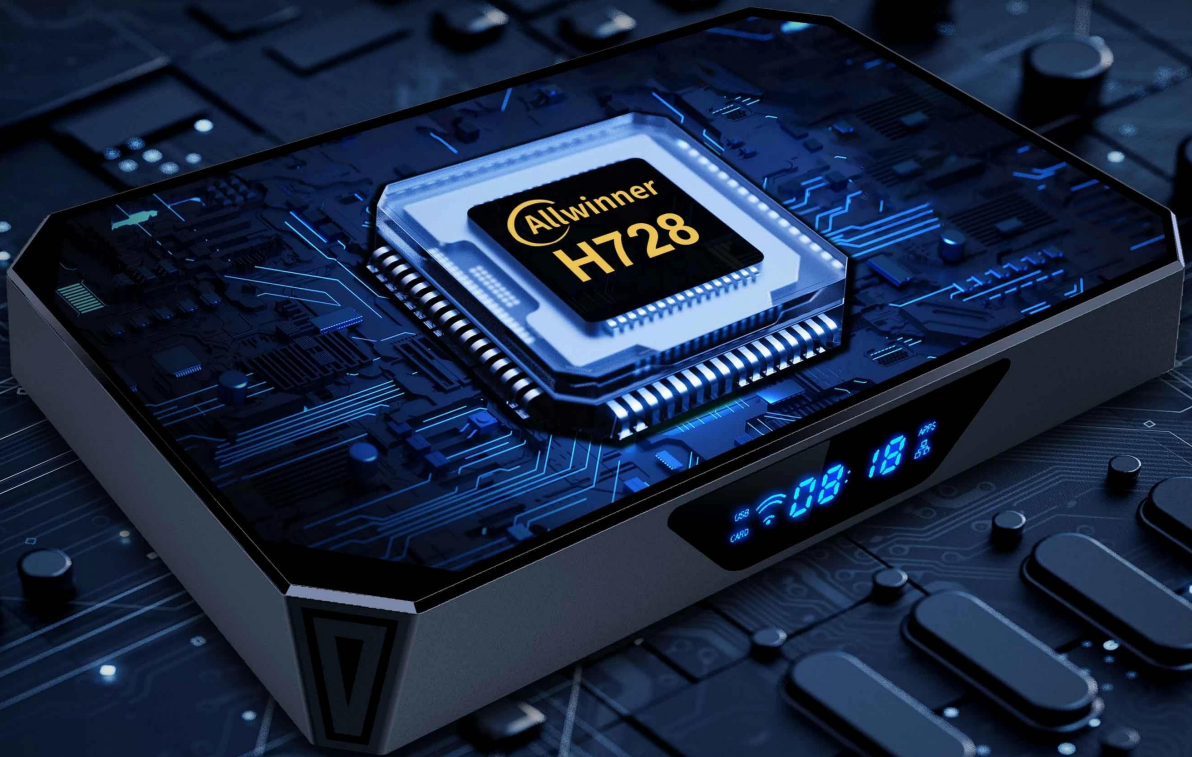

Set Top Box with Allwinner Qcta Core

Android 14 8K WiFi 6 4G 32GB

Specifications

Model No.	Allwinner H728 Qcta Core Set Top Box
CPU	Allwinner H728 Octa-core ARM Cortex A55
GPU	Mali G57-MC1
RAM	4GB (2GB Optional)
Internal Storage	32GB (16/64GB Optional)
Operating System	Android 14
Bluetooth	Bluetooth 5.0+ Inside antennas
WiFi	2.4GHZ ~ 5.8GHZ Option: IEEE802. a/b/g/n/ac IEEE802. a/b/g/n/ac/ax

Experience real 8K decoding technology

 Allwinner H728	 ANDROID 14	 WiFi 6	 BT5.X	CPU Octa-core ARM Cortex A55	GPU Mali G57	8K
--	--	---	--	---	------------------------	-----------

Allwinner H728 CPU

High performance, Low power consumption

Octa-core ARM
Cortex A55

Mali G57

2G + 16G
4G + 32G

3D DISPLAY

Powerful 3D display brings you a smooth and shocking gaming experience.

Android 14

Latest Android system, better security and comprehensiveness.
The 64-bit Android OS is compatible with more high-performance apps

Ethernet 1000M

Gigabit Ethernet port for ultimate network speed;
features low latency and high speeds.

Wonderful Multi-screen Interaction

Support mobile phones , tablets ,etc to put videos and photos on the big screen of the TV to share wonderful moments