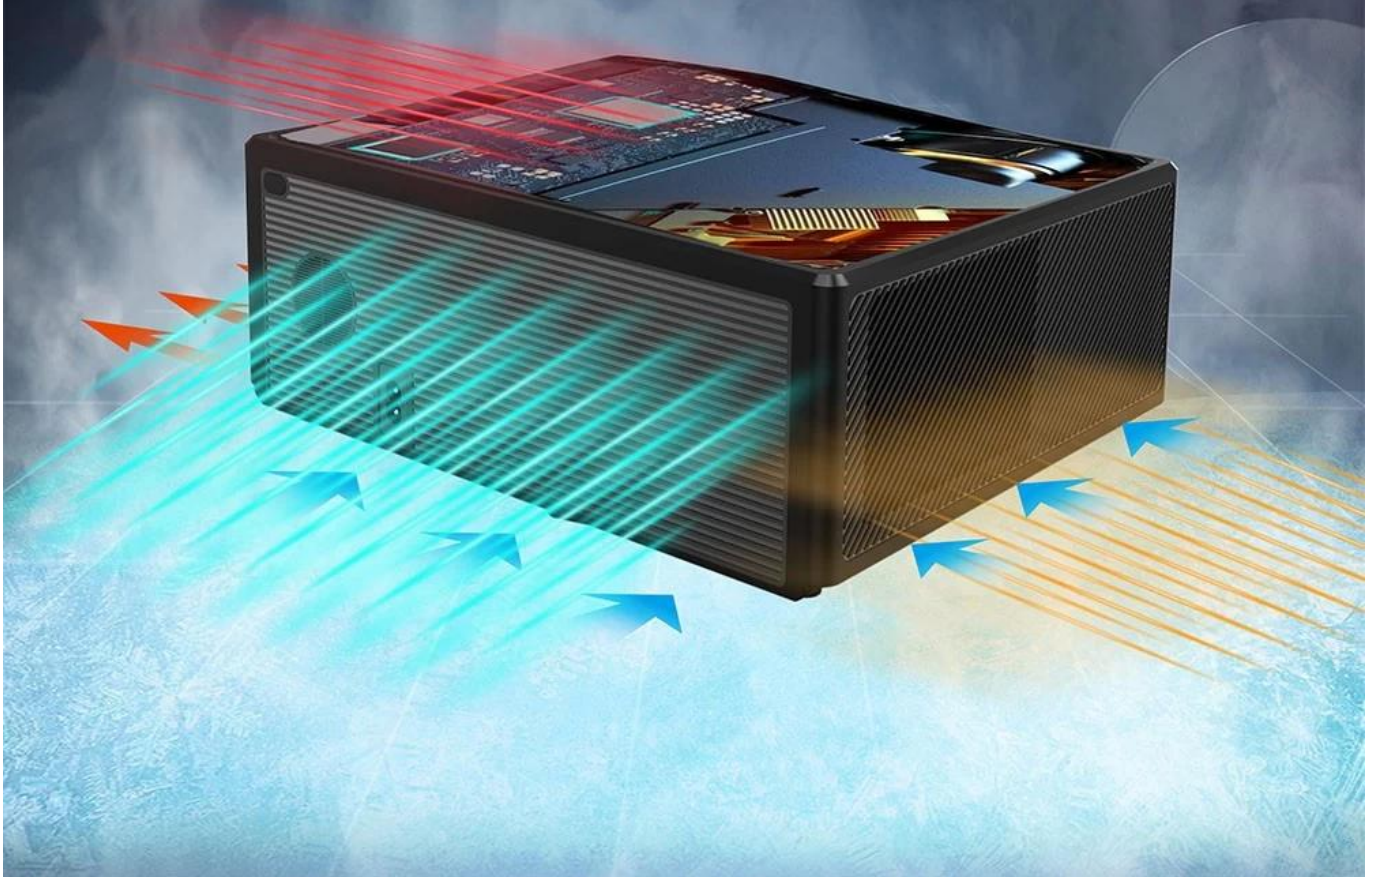

Low-noise and Efficient Cooling System

Multiple Compatible Interfaces

Introducing the Smart Auto Focus Android TV OS Projector, the pinnacle of home entertainment technology. This state-of-the-art projector is designed to bring the cinema experience right to your living room, offering native 1080P resolution for breathtakingly clear and detailed visuals. Whether you're watching the latest blockbuster, streaming your favorite series, or engaging in a high-stakes gaming session, this projector delivers unparalleled image quality.