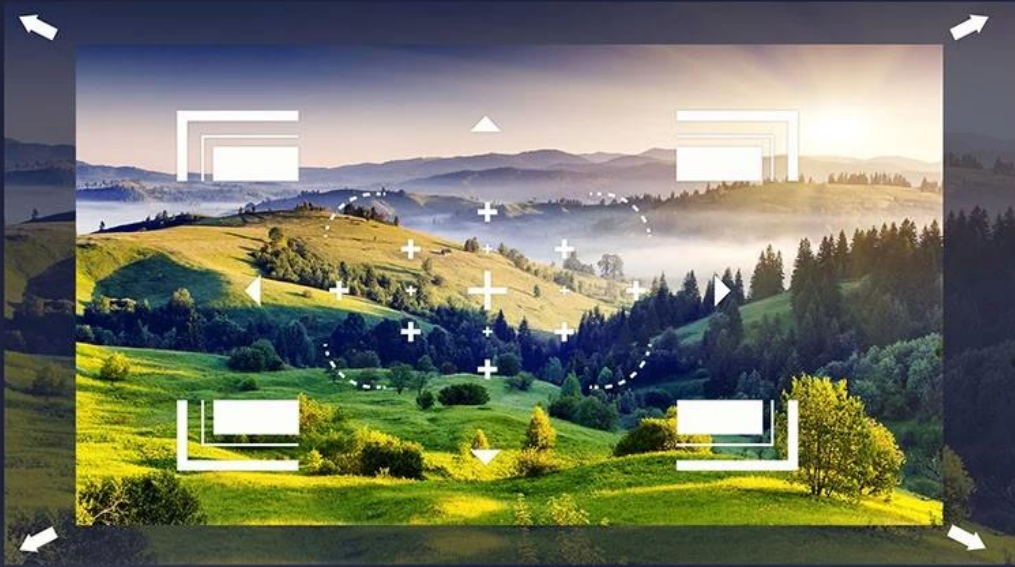

Google TV

Entertainment you love. With a little help from Google.

Large Projection Screen

Adjustable projection screen size (40"–120")
makes your living room like a private home theater.

Advanced Intelligent Screen Technology