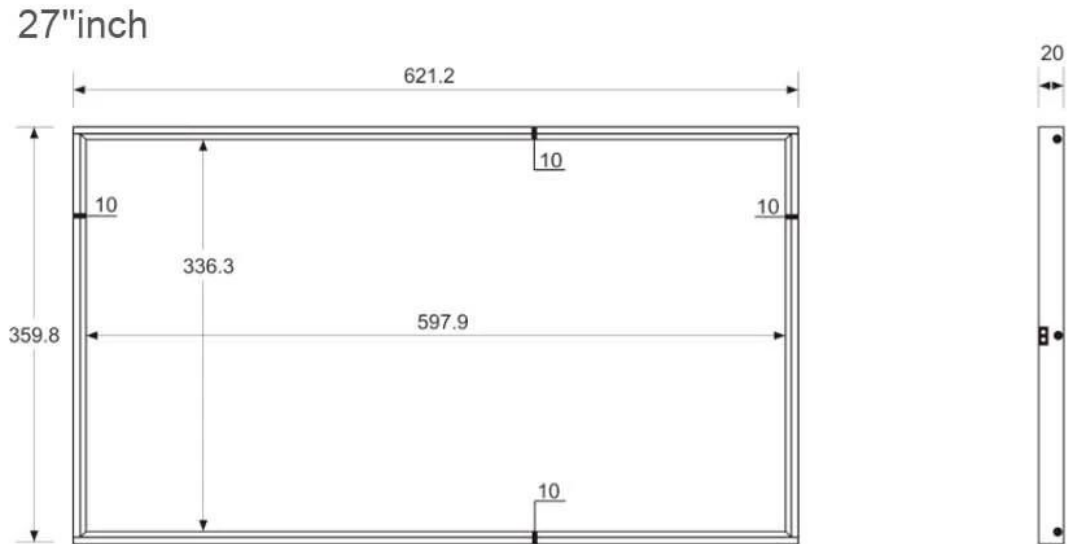

Design

Color.	Black or Customized
Size	621.2mm * 359.8mm * 20mm(LxWxT)
Material	Metal Frame+ Profile Surface Cover
Installation	Wall Mounted Bracket
Net Weight	5.6KG

Panel

Panel Size	27" TFT LED
Screen Area	597.9mm(H)*336.3mm(V)
Display Ratio	16:9
Max Resolution	1920*1080
Brightness (typ)/(min)	450cd/m ² nits (typ.)
Contrast Ratio	1200:1
View Angle	(Up/Down/Left/Right)89°/89°/89°/89°
Response Time	6ms
Colour	16.7M

Smart Connect

Remote Control

Real-time
Monitoring

Data
Management

APPLICATION SCENARIO

PRODUCT SIZE

Customizable size: 21.5" / 24" / 27" / 32" / 43" / 49" / 55" / 65"

The **Ultra-Slim 27-Inch Digital Signage for Retail and Business** is a cutting-edge solution for enhancing visual communication and brand presence. Designed to meet the dynamic needs of modern businesses, this digital signage combines stunning visuals, advanced technology, and a sleek design, making it the ideal choice for retail stores, corporate offices, and hospitality venues.