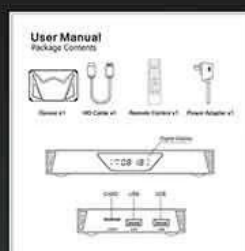

## Interface & Dimension

Various interfaces such as HD, LAN, USB, etc. To meet your different needs at the same time.

## Package Contents

Power Supply\*1

HD data cable\*1

User Manual\*1

Remote Control\*1