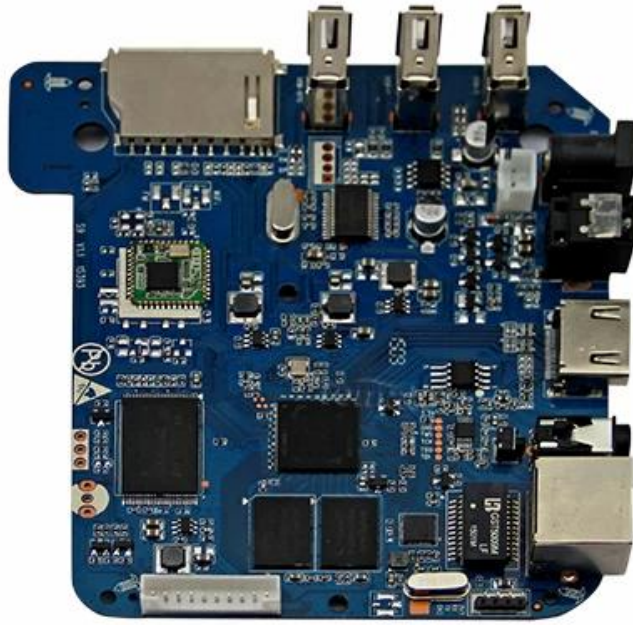

Amlogic S905 TV Box ARM Cortex-A53 CPU até 2,0 GHz Android 5.1 Lollipop 1G/8G 4K2K Android TV Box Media Player S9

S9

Amlogic S905 Quad Core S9

New! Amlogic S905 Quad Core ARM Cortex™-A53 CPU up to 2.0 GHz, 1GB/8GB H.265 4K2K Android 5.1 TV Box!

Picture Show

Indicator

USB*3

SD/MMC Card

S905

64-Bit
Quad Core
Cortex A53

4K

H.265
@60fps

HDMI 2.0
HDCP 2.2

TSMC
28NM

DRM

64 bit CPU,

While maintaining the same power consumption, the computing power of CPU has also been greatly improved.

With 4K2K decoding capabilities,
it make 4K become the standard.