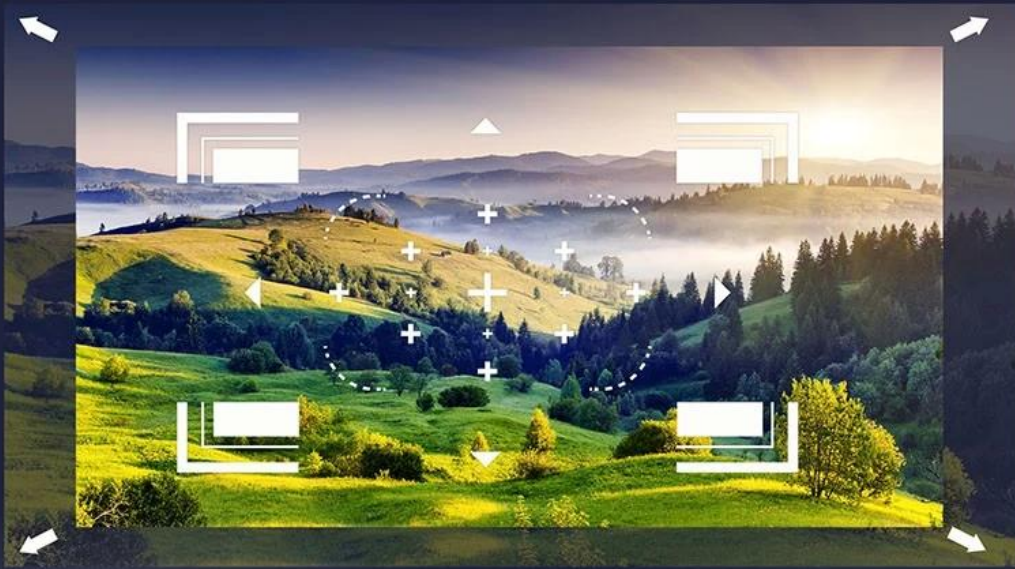

Advanced Intelligent Screen Technology