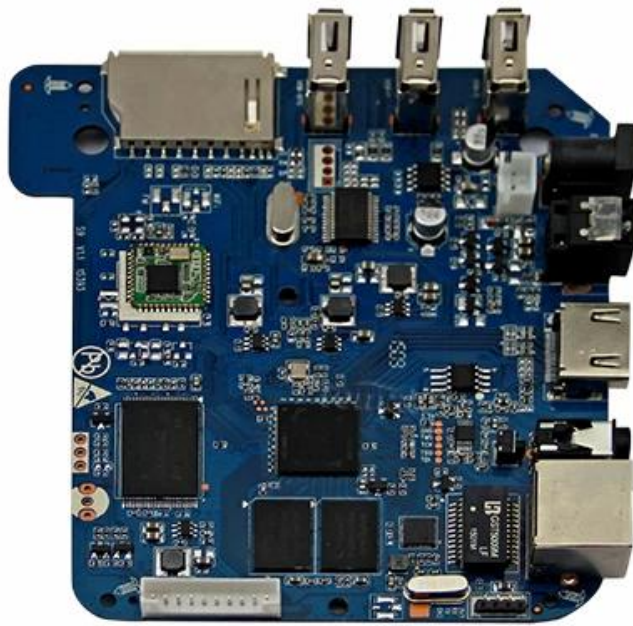

# Picture Show

Indicator

USB\*3

SD/MMC Card

# S905

64-Bit  
Quad Core  
Cortex A53

4K

H.265  
@60fps

HDMI 2.0  
HDCP 2.2

TSMC  
28NM

DRM

**64 bit CPU,**