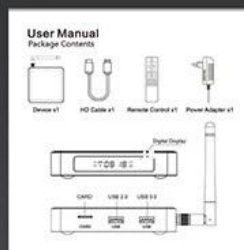

User Manual*1