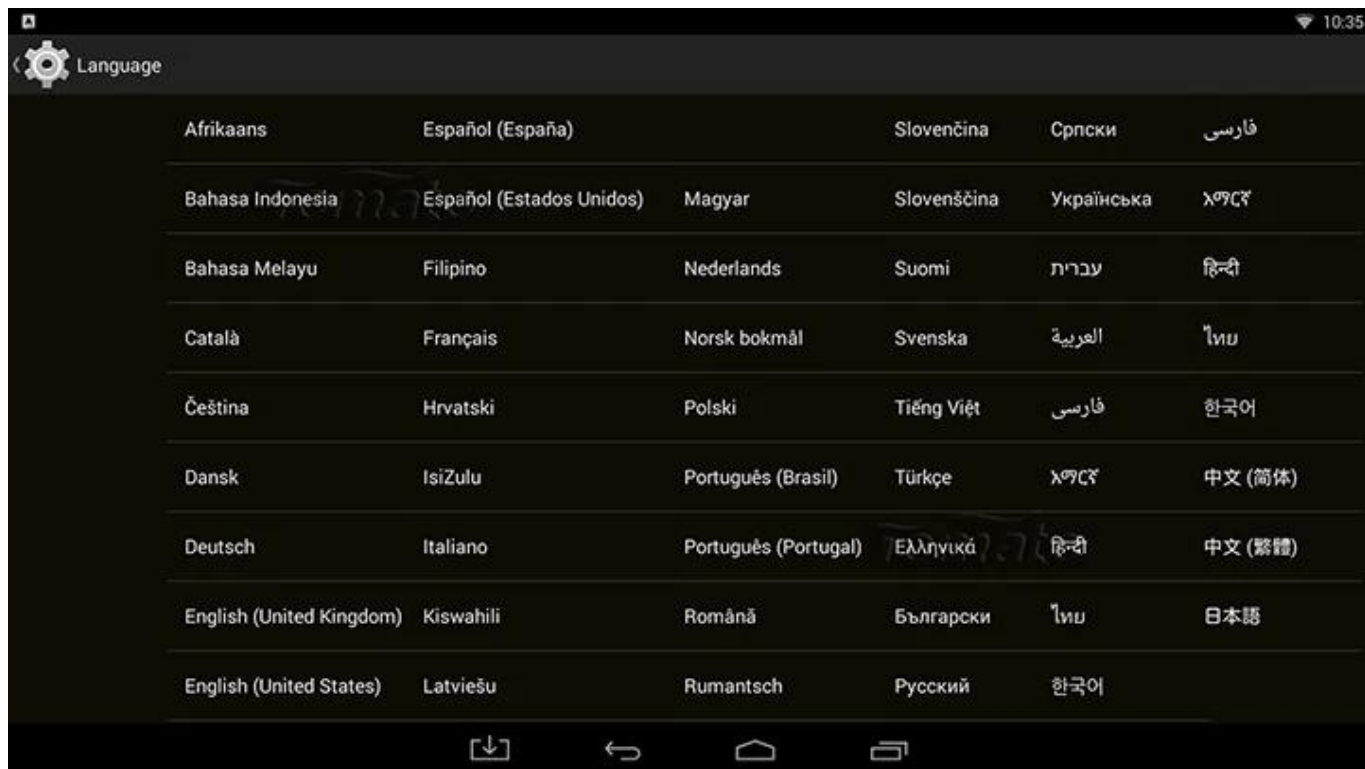

Шагните в будущее домашних развлечений с четырехъядерным процессором Amlogic S805, признанным лучшим [Android TV Box](#). Погрузитесь в превосходное изображение, плавную потоковую передачу и многофункциональный Android TV. Улучшите свои домашние развлечения с помощью этого мощного устройства. Будь то фильмы, игры или работа, эта Android TV Box обеспечивает исключительную производительность. Закажите сейчас, чтобы открыть новую эру развлечений и по-новому взглянуть на телевидение.