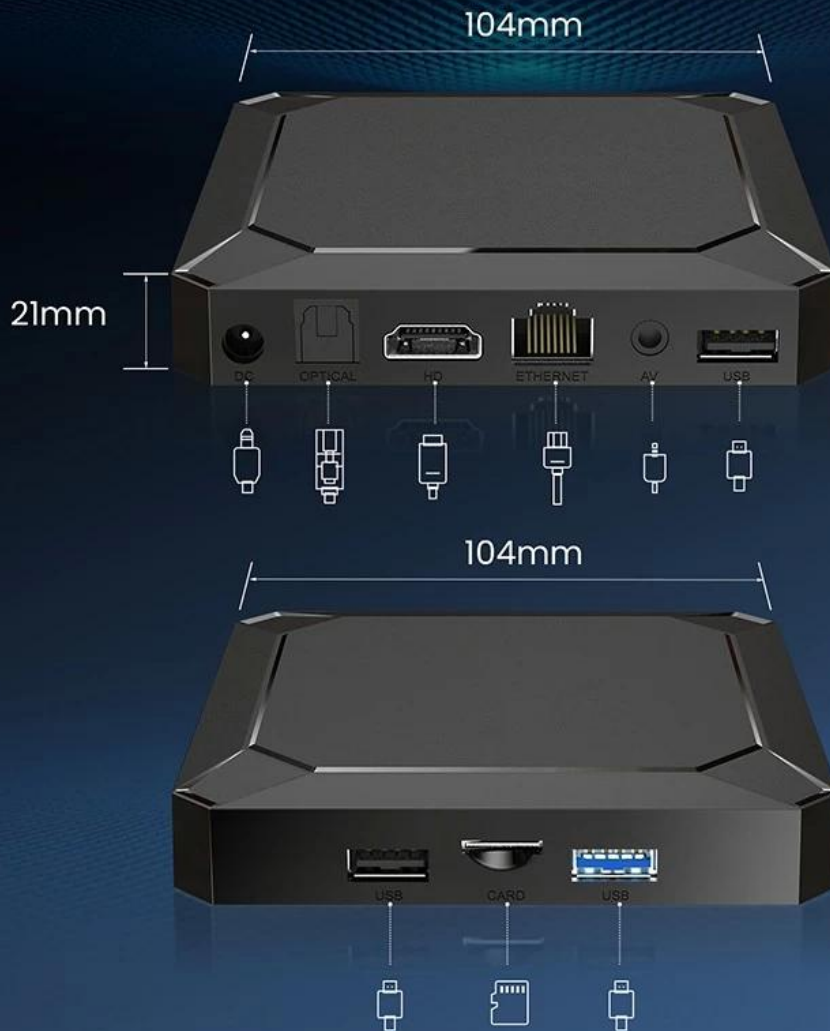

Wonderful Multi-screen Interaction

Support mobile phones , tablets ,etc to put videos and photos on the big screen of the TV to share wonderful moments.

Airplay 

DLNA 

Miracast 

Interface & dimension

Package Contents