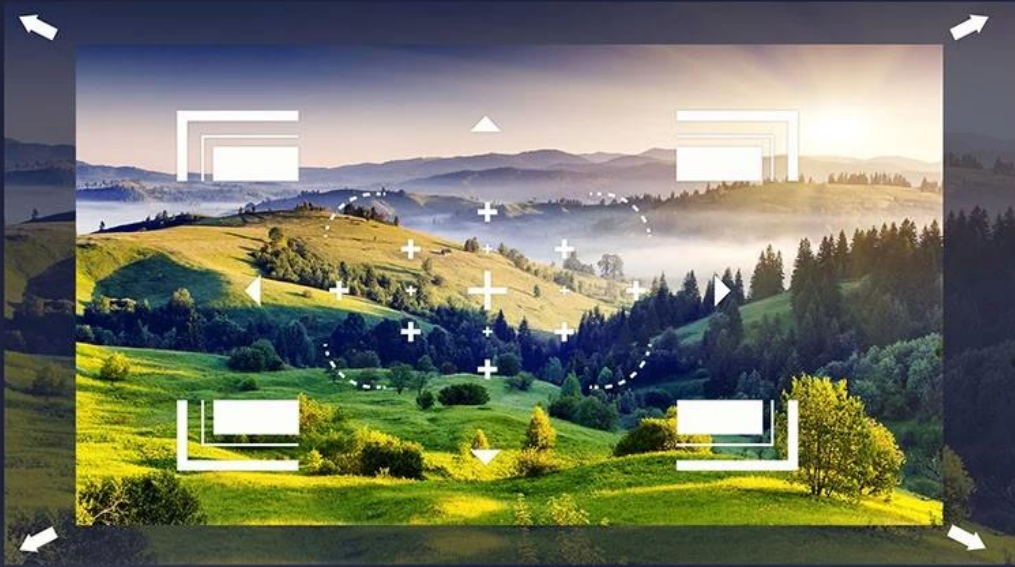

Advanced Intelligent Screen Technology