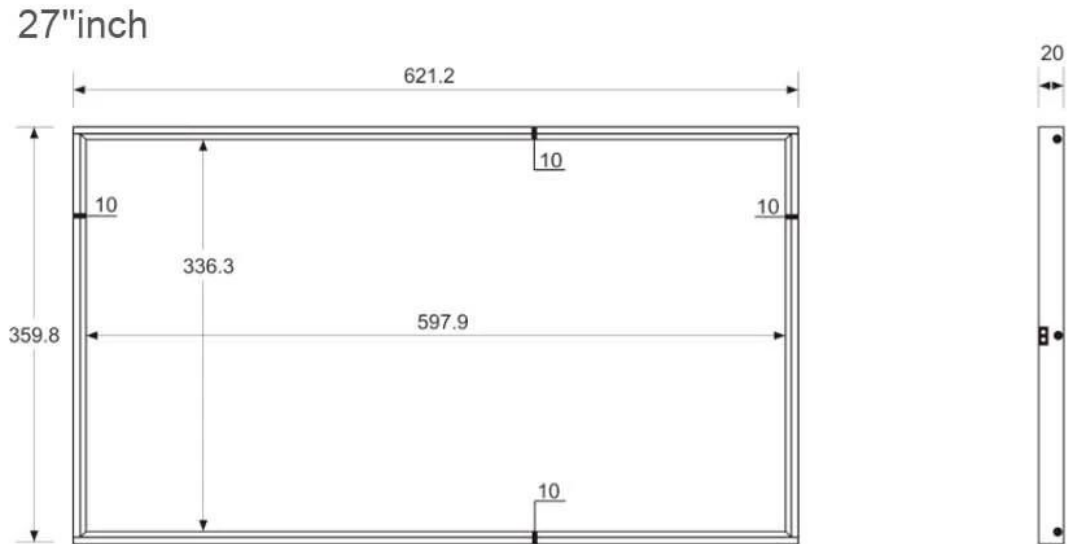

Frame
10mm

Easily manage your advertising content

Smart Connect

Remote Control

Real-time
Monitoring

Data
Management

APPLICATION SCENARIO

PRODUCT SIZE

Customizable size: 21.5" / 24" / 27" / 32" / 43" / 49" / 55" / 65"

27
Ultra-HD

27
Ultra-HD

HDMI, USB WiFi
CMS

27

-
-
-
-

CMS