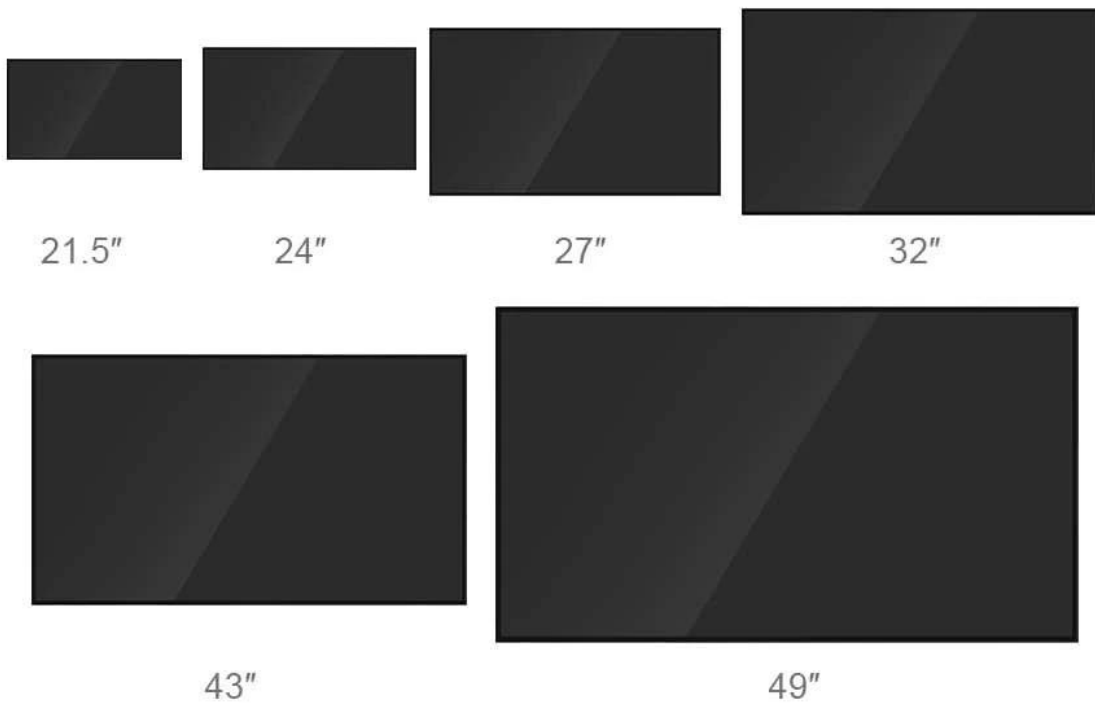

Horizontal and vertical suspension

Two suspension modes, flexible switching, can meet different application scenarios, different viewing needs.

Narrow Bezel, More fashionable

Frame
10mm

Easily manage your advertising content

Smart Connect

Remote Control

Real-time
Monitoring

Data
Management

APPLICATION SCENARIO

PRODUCT SIZE

Customizable size: 21.5"/ 24"/ 27"/ 32"/ 43"/ 49"/ 55"/ 65"

27
Full