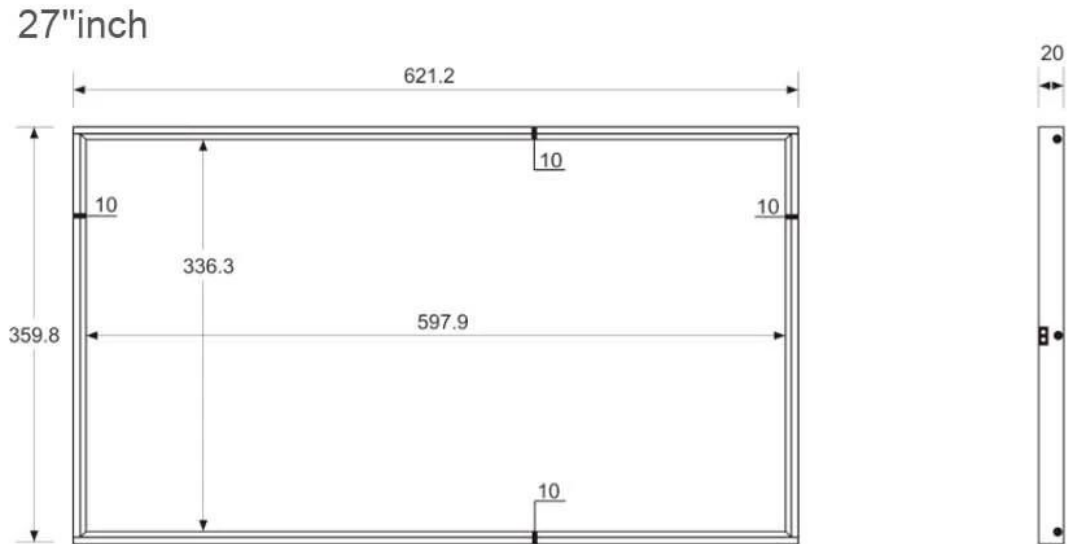

Smart Connect

Remote Control

Real-time
Monitoring

Data
Management

APPLICATION SCENARIO

PRODUCT SIZE

Customizable size: 21.5"/ 24"/ 27"/ 32"/ 43"/ 49"/ 55"/ 65"

27
Full