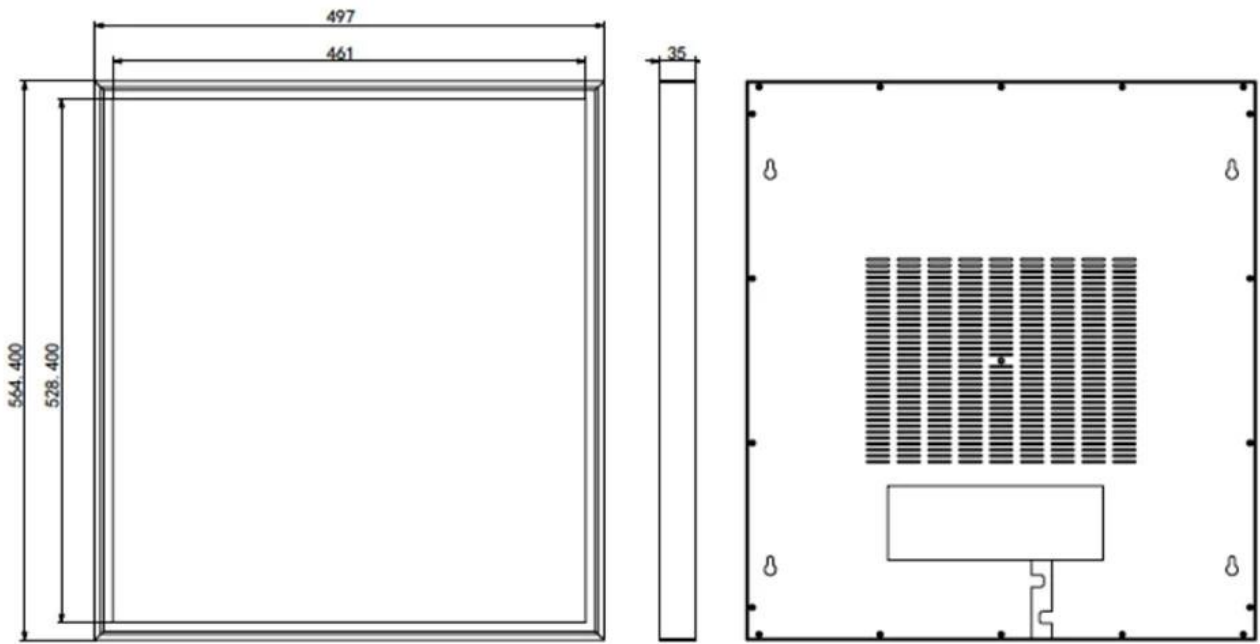

27"PRODUCT INFORMATION