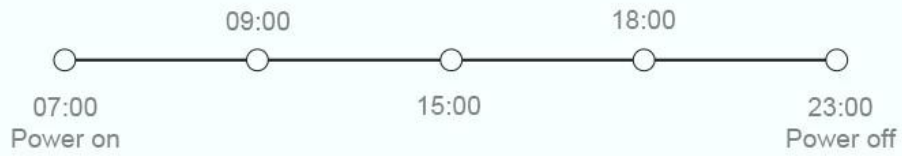

# 178° Ultra Wide Viewing Angle

Frontal and lateral viewing does not affect viewing quality

# Timer Switch Function

Support 24 hours of uninterrupted work, intelligent control of playback content, time and switch equipment, so that you save time, effort and worry.

Support 24 hours uninterrupted playback