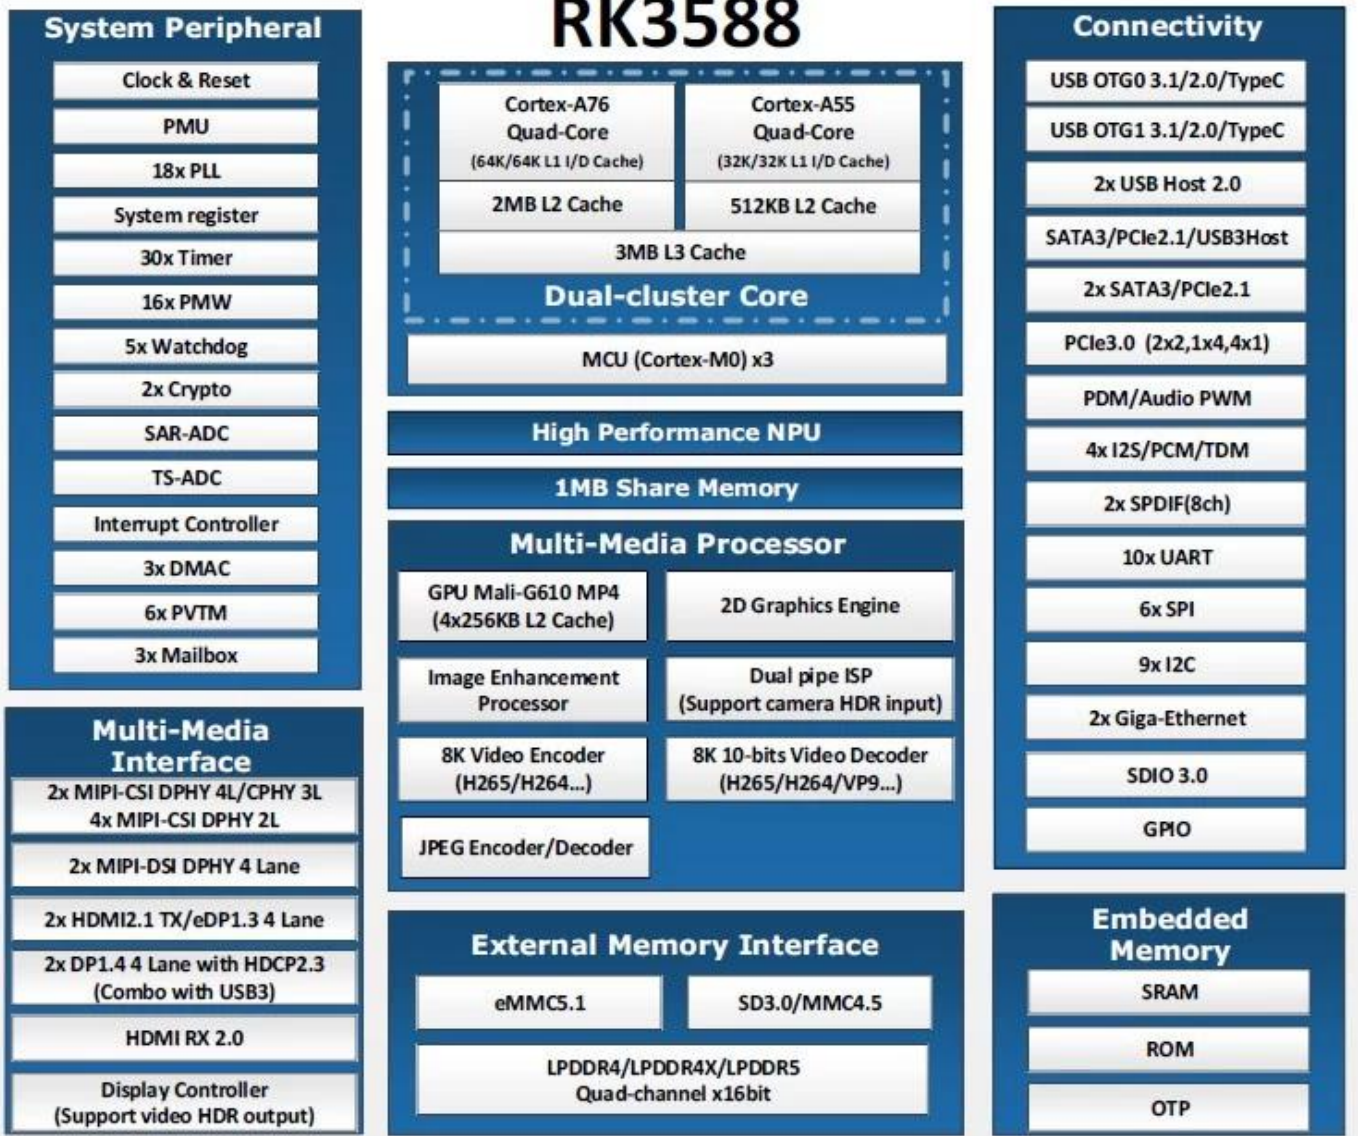

□□□□□□□□ 8K 6K □□□□ WiFi 6

**Rockchip**  
**RK3588**  
A high performance, low power AIoT processor

The graphic features a dark blue background with glowing circuit traces. On the right, a stylized chip icon is shown with the text 'Rockchip RK3588' inside it.

## Typical Application Diagram – AIoT

8K 6K

8K 6K

8K 6K

8K 6K WiFi 6

8K 6K WiFi 6

8K 6K WiFi 6

TV