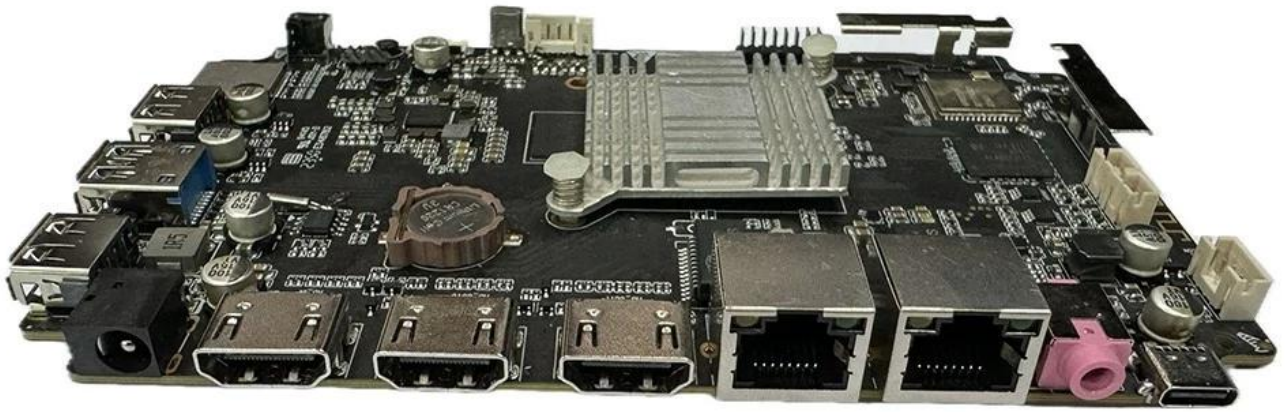

□□□□□□□□ 8K 6K □□□□ WiFi 6

**Rockchip**  
**RK3588**  
A high performance, low power AIoT processor

The graphic features a dark blue background with glowing circuit traces. On the right, a stylized chip icon is shown with the text 'Rockchip RK3588' inside it.

## Typical Application Diagram – AIoT

8K 6K

8K 6K

8K 6K

8K 6K WiFi 6

8K 6K WiFi 6

8K 6K WiFi 6

TV