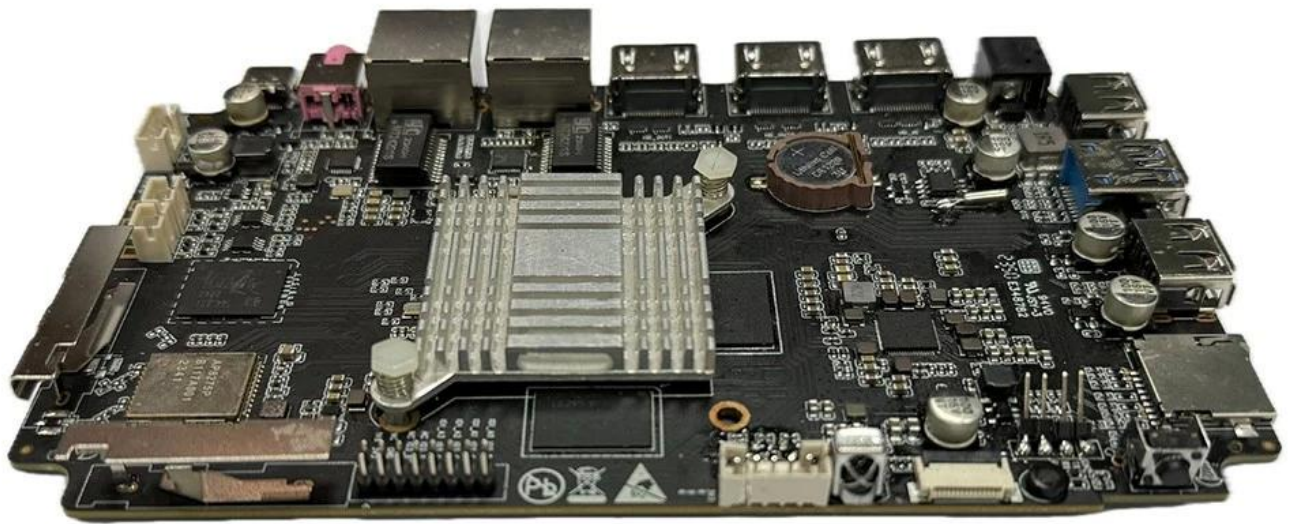

□□□□□□□□ 8K 6K □□□□ WiFi 6

**Rockchip**  
**RK3588**  
A high performance, low power AIoT processor

The graphic features a dark blue background with glowing circuit traces. On the right, a stylized chip icon is shown with the text 'Rockchip RK3588' inside it.

## Typical Application Diagram – AIoT

8K 6K

8K 6K

8K 6K

8K 6K WiFi 6

8K 6K WiFi 6

8K 6K WiFi 6

TV