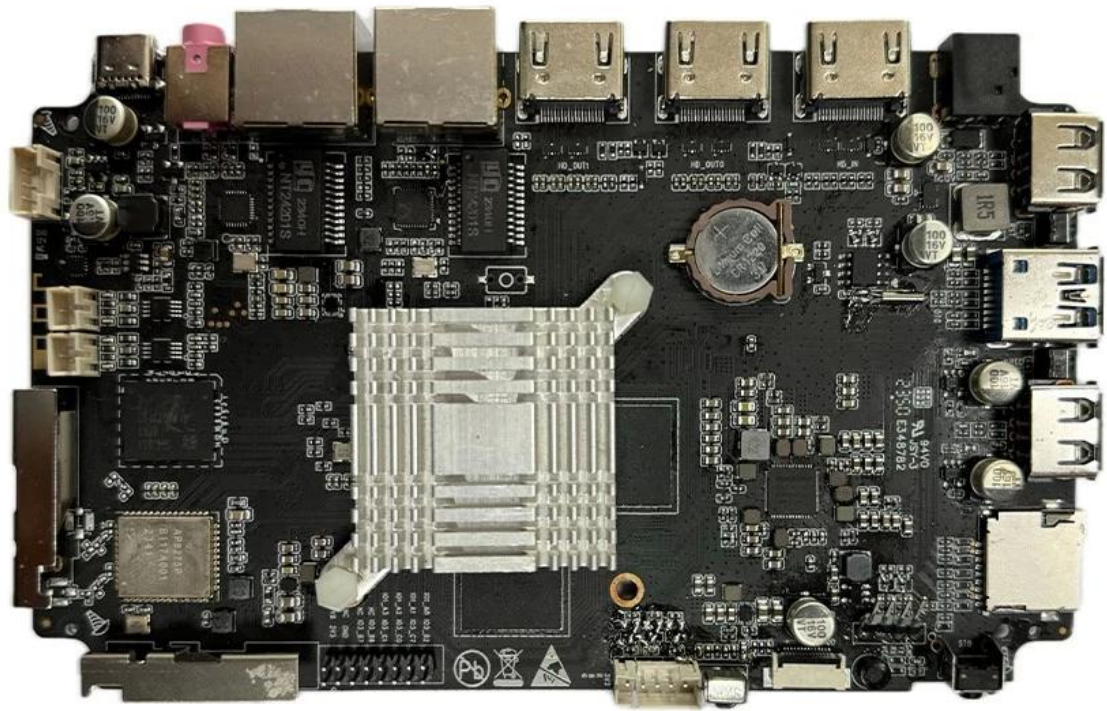

□□□□□□□□ 8K 6K □□□□ WiFi 6

**Rockchip**  
**RK3588**  
A high performance, low power AIoT processor

The graphic features a dark blue background with glowing circuit traces. On the right, a stylized chip icon is shown with the text 'Rockchip RK3588' inside it.

## Typical Application Diagram – AIoT

8K 6K

8K 6K

8K 6K

8K 6K WiFi 6

8K 6K WiFi 6

8K 6K WiFi 6

TV

box-