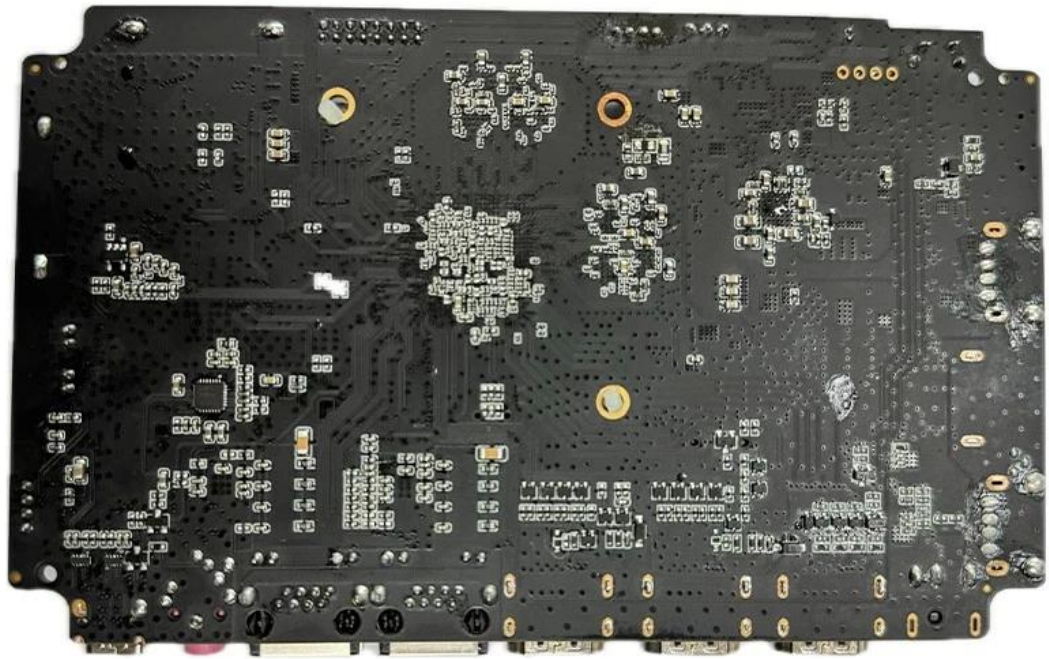

□□□□□□□□ 8K 6K □□□□ WiFi 6

**Rockchip**  
**RK3588**  
A high performance, low power AIoT processor

The graphic features a dark blue background with glowing circuit traces. On the right, a stylized chip icon is shown with the text 'Rockchip RK3588' inside it.

## Typical Application Diagram – AIoT

8K 6K

8K 6K

8K 6K

8K 6K WiFi 6

8K 6K WiFi 6

8K 6K WiFi 6

TV

box-