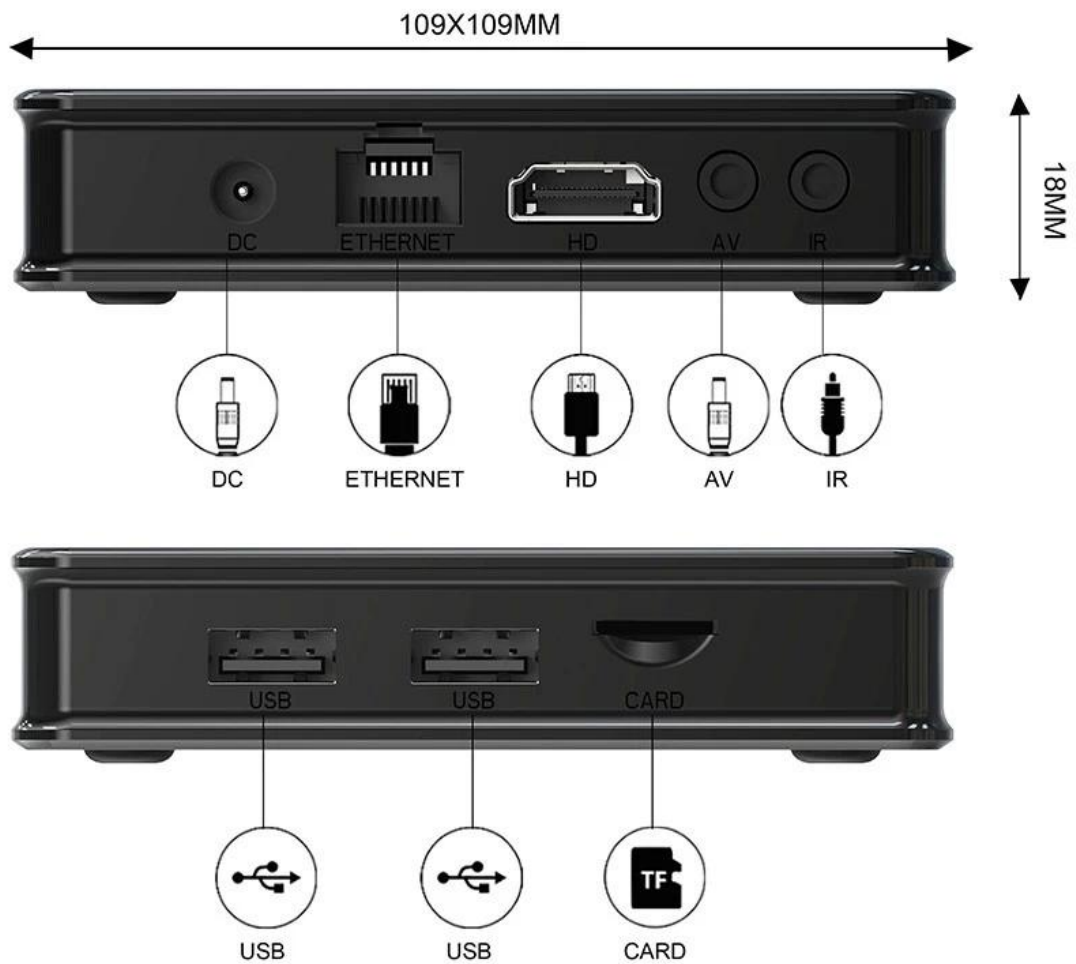

Anti-shake

NON Anti-shake

MEETINGS

PLAY GAMES

MUSIC SHARING

DLNA

Airplay

Miracast

Interface and product size

Package Contents

Power Supply*1

HD data cable*1

User Manual*1

Remote Control*1

Allwinner H313 Quad Core WiFi 6 Android 10 Google ATV Voice Control 4K ULTRA HD Set Top Box
Allwinner H313 Quad Core ARM Cortex-A53