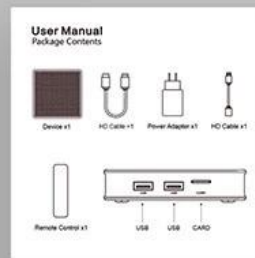

Interface and product size

Package Contents

Power Supply*1

HD data cable*1

User Manual*1

Remote Control*1

Allwinner H313 Quad Core WiFi 6 Android 10 Google ATV Voice Control 4K ULTRA HD Set Top Box
Allwinner H313 Quad Core ARM Cortex-A53