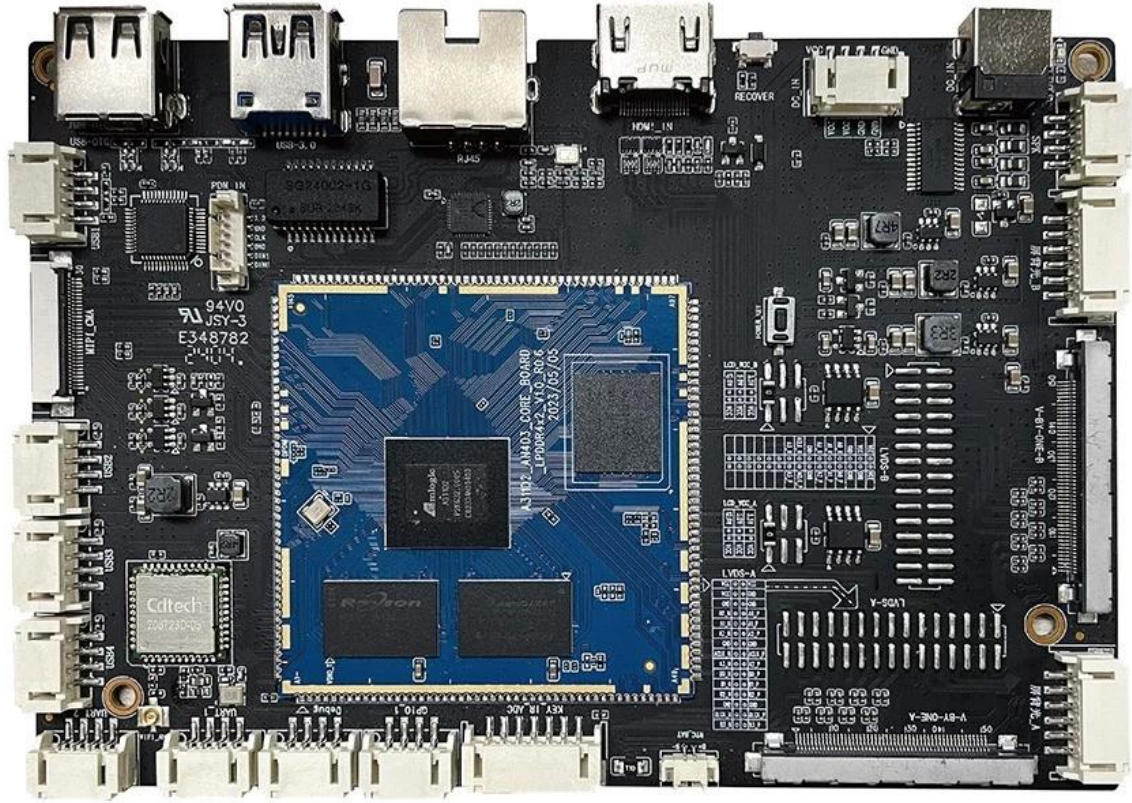

Amlogic A311D2

Processor

Processor	Amlogic A311D2
Core	Amlogic A311D2 Quad Core ARM Cortex-A73 Quad Core Cortex-a53 2.0GHz
GPU	ARM Mali-G52 MC4 (2EE), OpenGL ES 3.2, Vulkan 1.1 OpenCL 2.0
RAM	4GB (LPDDR4)
Storage	8GB (16GB/32GB/64GB, 128G)
Connectivity	BT5.2

Connectivity

HDMI	HDMI 2.1 3840*2160@60Hz
LVDS	1280*800 (12V/5V/3.3V)
LVDS B	2560*1600 (12V/5V/3.3V)
V-BY-ONE A/B	2560*1600 (12V/5V/3.3V)
RTC	Dual 8Ω/9W

- 2 * ...
- 1 * ...
- 1 * ... 3.0
- 4 * ...

GPIO	2 * TTL
DC	2*12V DC 4PIN_2.0
RTC	1 * RTC
Ethernet	Gigabit Adaptive Ethernet
ADC	2 * ADC
LED/IR_IN	1 * LED/IR_IN
USB	USB
Dimensions	145 * 100

Amlogic A311D2 Android

Amlogic A311D2 Android 13 2.0GHz Quad core ARM cortex-A73 Quad core Cortex-a53 12nm GPU ARM Mali-G52 MC4 (2EE), OpenGL ES 3.2, Vulkan 1.1 OpenCL 2.0 HDMI, LVDS, EDP V_BY_ONE

Amlogic A311D2 A311D2 Quad core ARM cortex-A73 Quad core Cortex-a53 12nm GPU ARM Mali-G52 MC4 (2EE), OpenGL ES 3.2, Vulkan 1.1 OpenCL 2.0 Android 13 2.0GHz