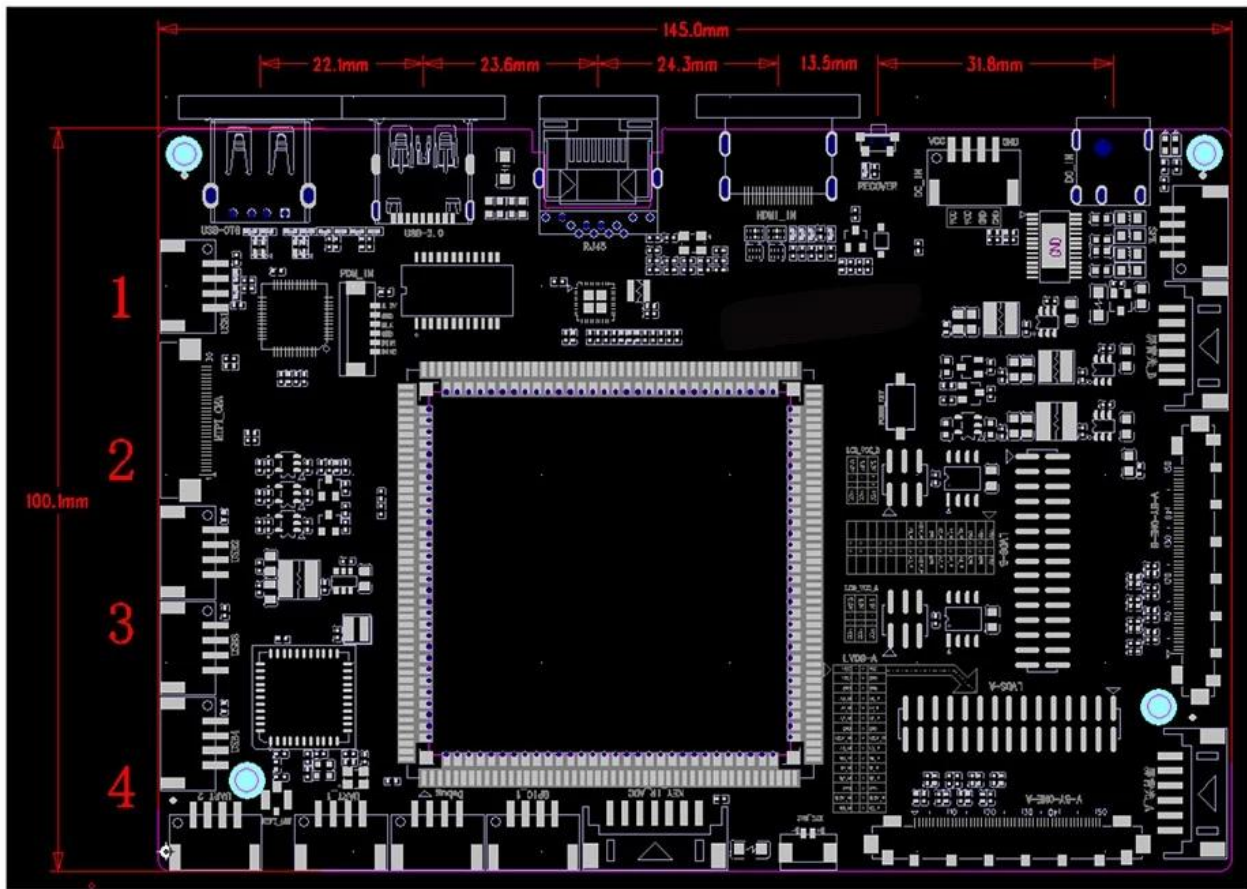

Amlogic A311D2

Processor

Processor	Amlogic A311D2
Core	Amlogic A311D2 Quad Core ARM Cortex-A73 Quad Core Cortex-a53 2.0GHz
GPU	ARM Mali-G52 MC4 (2EE), OpenGL ES 3.2, Vulkan 1.1 OpenCL 2.0
RAM	4GB (LPDDR4)
Storage	8GB (16GB/32GB/64GB, 128G)
Connectivity	BT5.2

Connectivity

HDMI	HDMI 2.1 3840*2160@60Hz
LVDS	1280*800 (12V/5V/3.3V)
LVDS B	2560*1600 (12V/5V/3.3V)
V-BY-ONE A/B	2560*1600 (12V/5V/3.3V)
RTC	Dual 8Ω/9W

- 2 * ...
- 1 * ...
- 1 * ... 3.0
- 4 * ...

GPIO	2 * TTL
DC	2*12V DC 4PIN_2.0
RTC	1 * RTC
Ethernet	Gigabit Adaptive Ethernet
ADC	2 * ADC
LED/IR_IN	1 * LED/IR_IN
USB	USB
Dimensions	145 * 100