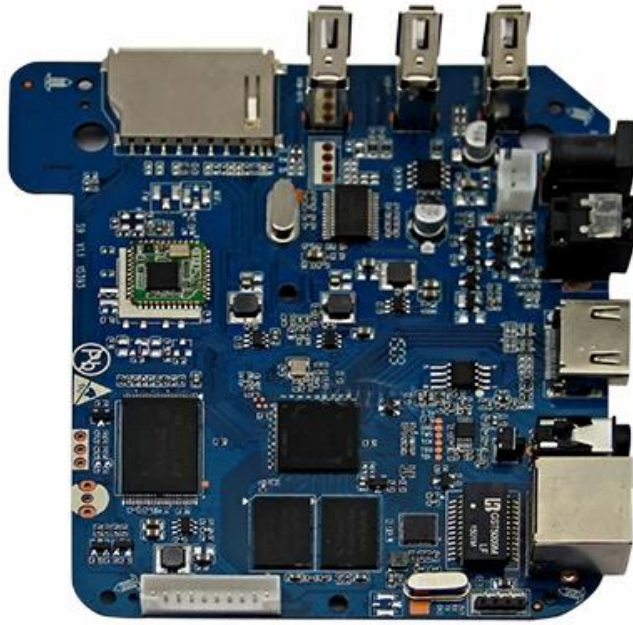

## Amlogic S905 Quad Core S9

New! Amlogic S905 Quad Core ARM Cortex™-A53 CPU  
up to 2.0 GHz, 1GB/8GB H.265 4K2K Android 5.1 TV Box!

S905

1GB  
8GB

DLNA  
CERTIFIED

H.265  
HEVC

4k2k

Android 5.1

# Picture Show

Indicator

USB\*3

SD/MMC Card

# S905

64-Bit  
Quad Core  
Cortex A53

4K

H.265  
@60fps

HDMI 2.0  
HDCP 2.2

TSMC  
28NM

DRM

**64 bit CPU,**