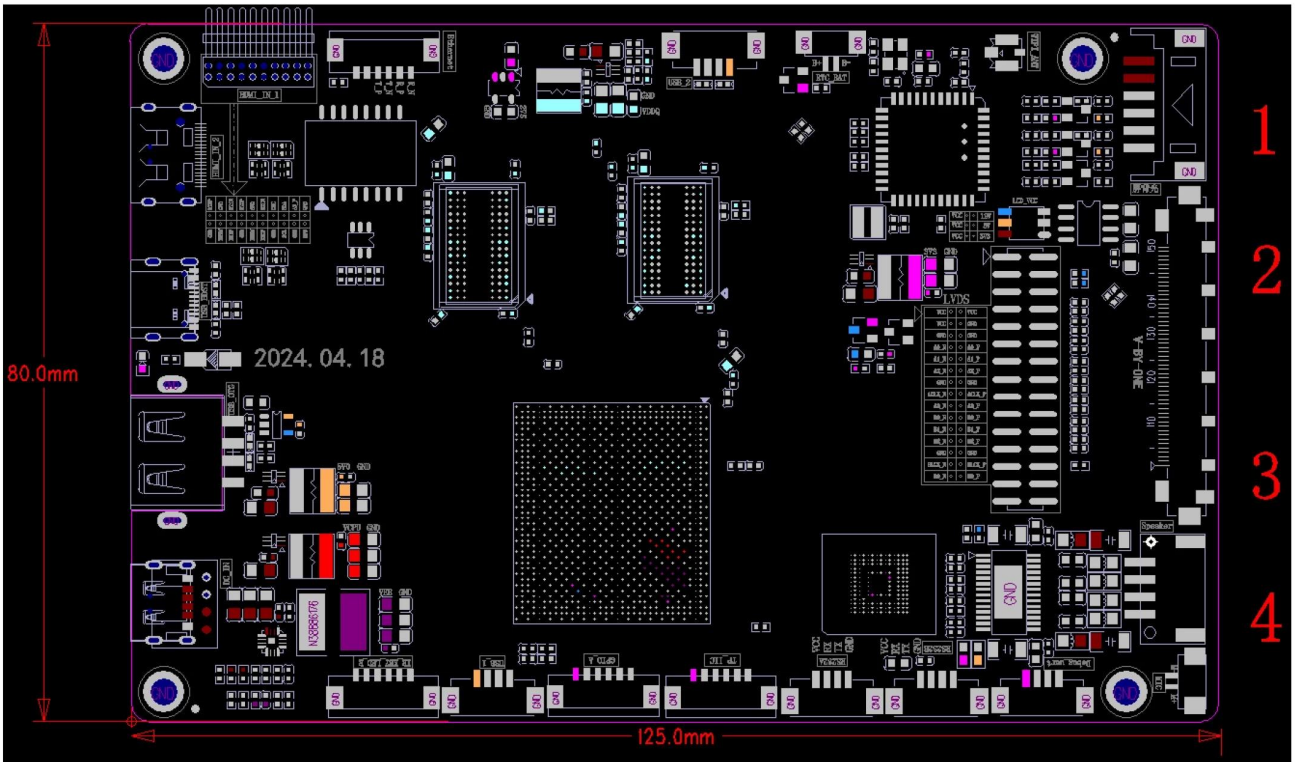

Amlogic T982 Quad Core 4K Digital Signage Board-LCD Driver Integrated Board

Product Overview

Processor	Amlogic T982
Core	Amlogic T982 Quad-Core ARM Cortex-A55
Frequency	1.9GHz
GPU	ARM Mali-G52 MP2 OpenGL ES 3.2, Vulkan 1.1
RAM	2GB
Storage	8GB (Optional 8GB/32GB/64GB)
OS	Android 13
Resolution	2.4Ghz (Optional 2.4G / 5G);
Ports	4.2

Features

Display	1 * LVDS / HDMI, LCD 50/60Hz
Resolution	4K*2K@60Hz
Power	12V, PWM, PWM
Connectivity	1 * USB2.0
Expansion	1 * RS232
Storage	1 * SATA
IO	Multipath IO, ADC
Network	10/100M RJ45
Other	USB, OTA
Dimensions	125mm*80mm

4+32G

SN: WST202402177
MAC: C44EAC264F73

PASSED 0.C

PCB: 4-Layer Board
 Size: 80mm*125mm, Plate thickness 1.2mm
 Screw hole specifications: $\Phi 3.0\text{mm} \times 4$

Amlogic T982 Digital Signage 安卓系统 Android