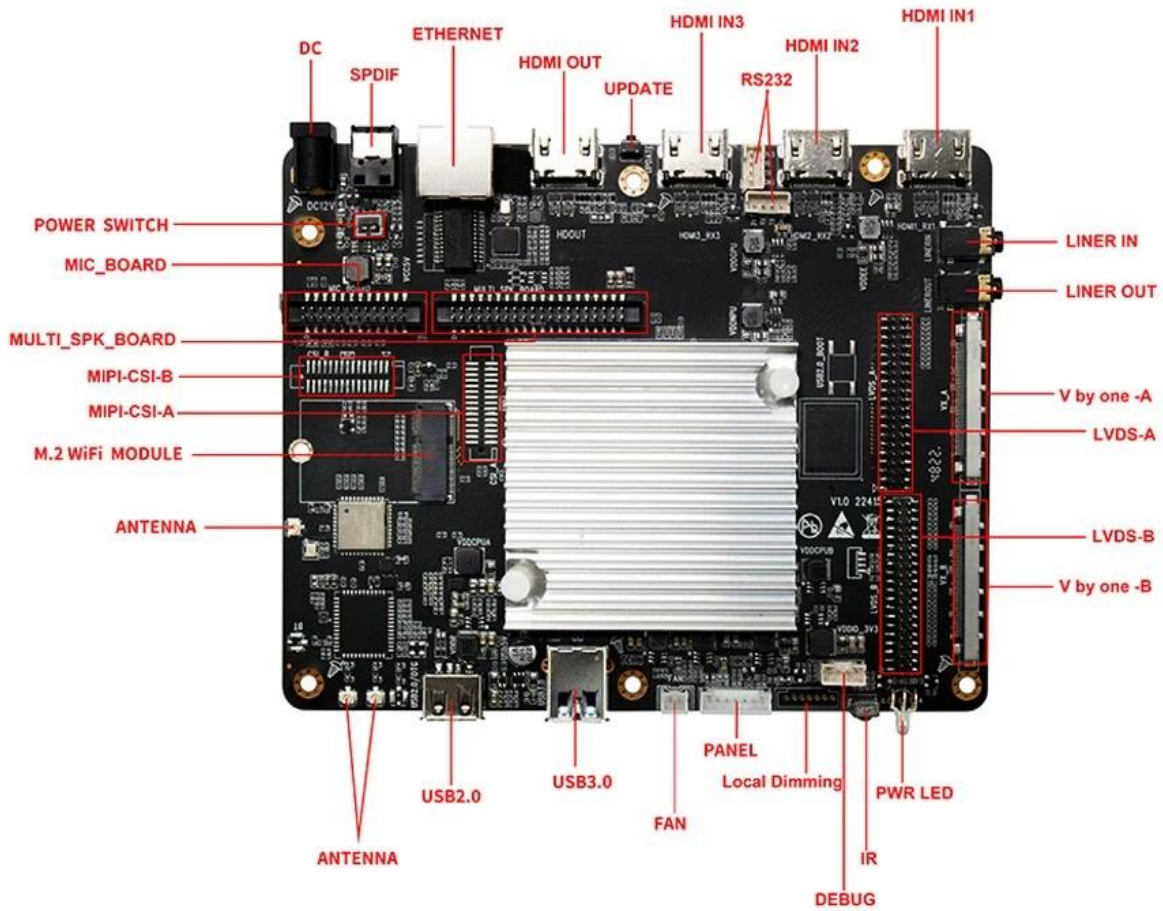

Android 11 Amlogic A311D2 Quad Core Mali-G52

Processor	
Processor	Amlogic A311D2
GPU	Amlogic A311D2 Cortex-A73 Cortex-A53 Mali-G52 MP8
RAM	4GB (8GB/32GB)
Storage	32GB (64GB/128GB/256GB)
OS	Android 11.0
Connectivity	Wi-Fi (2.4G; 2.4G/5G); BT4.2 BT5.0 (M.2)
I/O	
HDMI	3 * HDMI
HDMI	1 * HDMI
LVDS	1 * LCD 50/60Hz
V-By-One	2*8 V-by-One 4Kp60; 4K*2K@60Hz
USB	1 * USB 3.0 A; 1 * USB 2.0 A (mini USB OTG)
Serial	2 * RS232; 2 * TTL; 1 * TF
Camera	2 * CSI; Camera CSI
Network	1 * RJ45, 100M / 1000M
Audio	SPDIF; COAX; AUDIO_
LED	IR; LED; TF & USB OTA
Power	5V/12V

2 *, 1 * TTL 1 *, 1 * ADC;

1 * HDMI LVDS 1 * HDMI V-by-one 1 * LCD 1 * MIPI-DSI

* 1 * HDMI LVDS 1 * HDMI V-by-one 1 * LCD 1 * MIPI-DSI

* 1 * HDMI LVDS 1 * HDMI V-by-one 1 * LCD 1 * MIPI-DSI

1 * HDMI LVDS 1 * HDMI V-by-one 1 * LCD 1 * MIPI-DSI

* 1 * HDMI LVDS 1 * HDMI V-by-one 1 * LCD 1 * MIPI-DSI

* 1 * HDMI LVDS 1 * HDMI V-by-one 1 * LCD 1 * MIPI-DSI

1 * HDMI LVDS 1 * HDMI V-by-one 1 * LCD 1 * MIPI-DSI

* 1 * HDMI LVDS 1 * HDMI V-by-one 1 * LCD 1 * MIPI-DSI