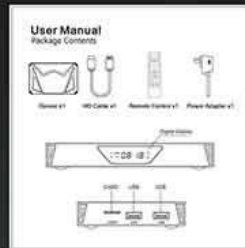

## Interface & Dimension

Various interfaces such as HD, LAN, USB, etc. To meet your different needs at the same time.

# Package Contents

Power Supply\*1

HD data cable\*1

User Manual\*1

Remote Control\*1

Android 14 Allwinner H728 Octa Core  
Allwinner H728 CPU octa-core  
8K  
Allwinner H728

8K 8K  
14

WiFi 6