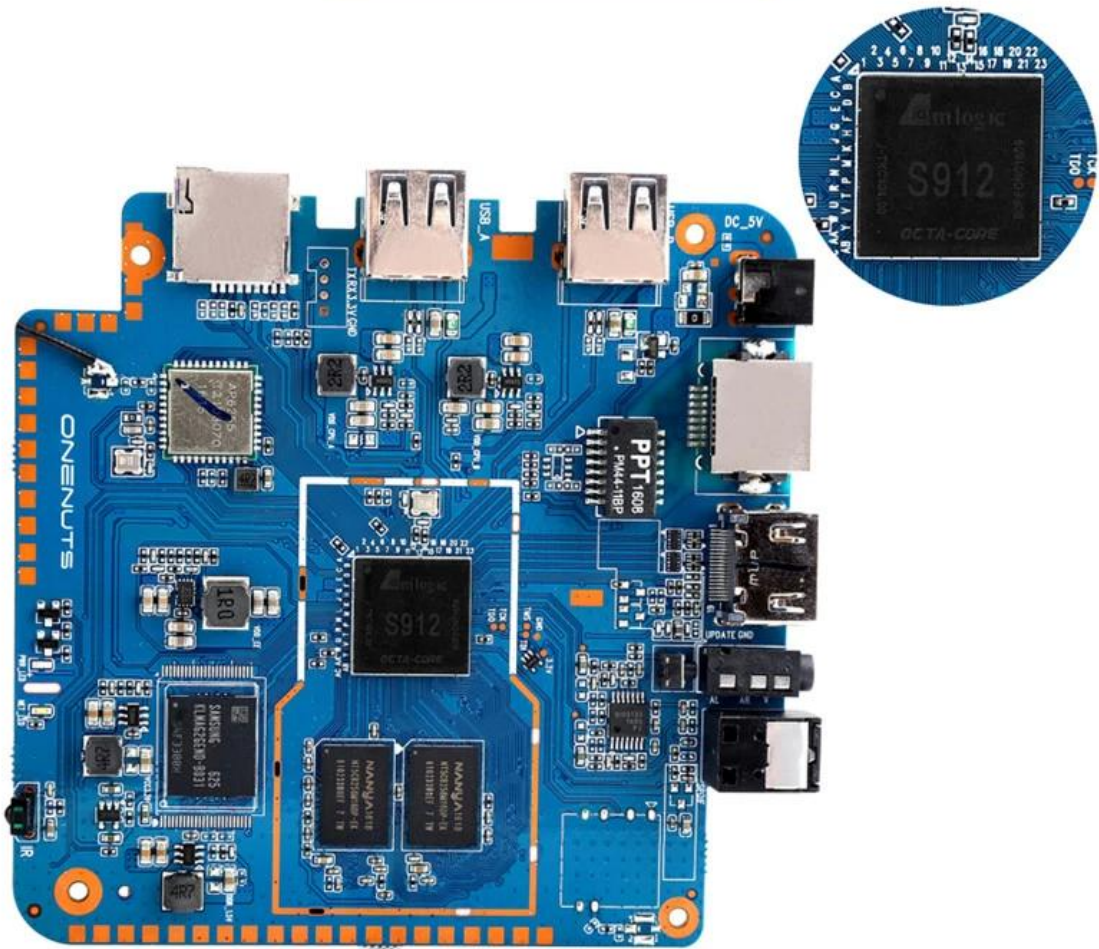

With Bluetooth headphone, enjoy your happy private world.

Young Look

Model No.	ONENUTS Nut 1
CPU	Amllogic S912 octa-core ARM Cortex A53 processor @ up to 2.0GHz
GPU	ARM Mail-T820MP3 GPU up to 750MHz(DVFS)
ROM	2GB DDR3
Internal Storage	16GB eMMC flash and SD slot up to 32GB
Video Docoder	VP9-10/H.265 up to 4Kx2K@60fps
HDMI	HDMI 2.0a up to 4K @ 60Hz with CEC and HDR support, and AV port

OTA Update

Support background auto upgrade and offer you the newest experience.

Product structure

What is in the box?

Portable & Environmental EVA Bag

Motherboard Show

Android 4K Ultra HD S912 Octa-Core
Android TV 4K Ultra HD S912 Octa-Core
Android TV 4K Ultra HD S912 Octa-Core
Android TV 4K Ultra HD S912 Octa-Core
Android TV 4K Ultra HD S912 Octa-Core
Android TV 4K Ultra HD S912 Octa-Core
Android TV 4K Ultra HD S912 Octa-Core
Android TV 4K Ultra HD S912 Octa-Core
Android TV 4K Ultra HD S912 Octa-Core
Android TV 4K Ultra HD S912 Octa-Core