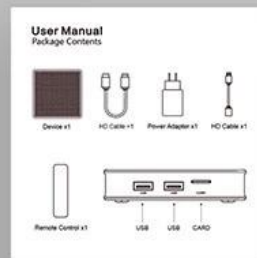

Interface and product size

Package Contents

Power Supply*1

HD data cable*1

User Manual*1

Remote Control*1

Android TV Allwinner H313 Quad-Core WiFi 6

Allwinner H313 Quad-Core
H313 Quad-Core
4K Ultra HD