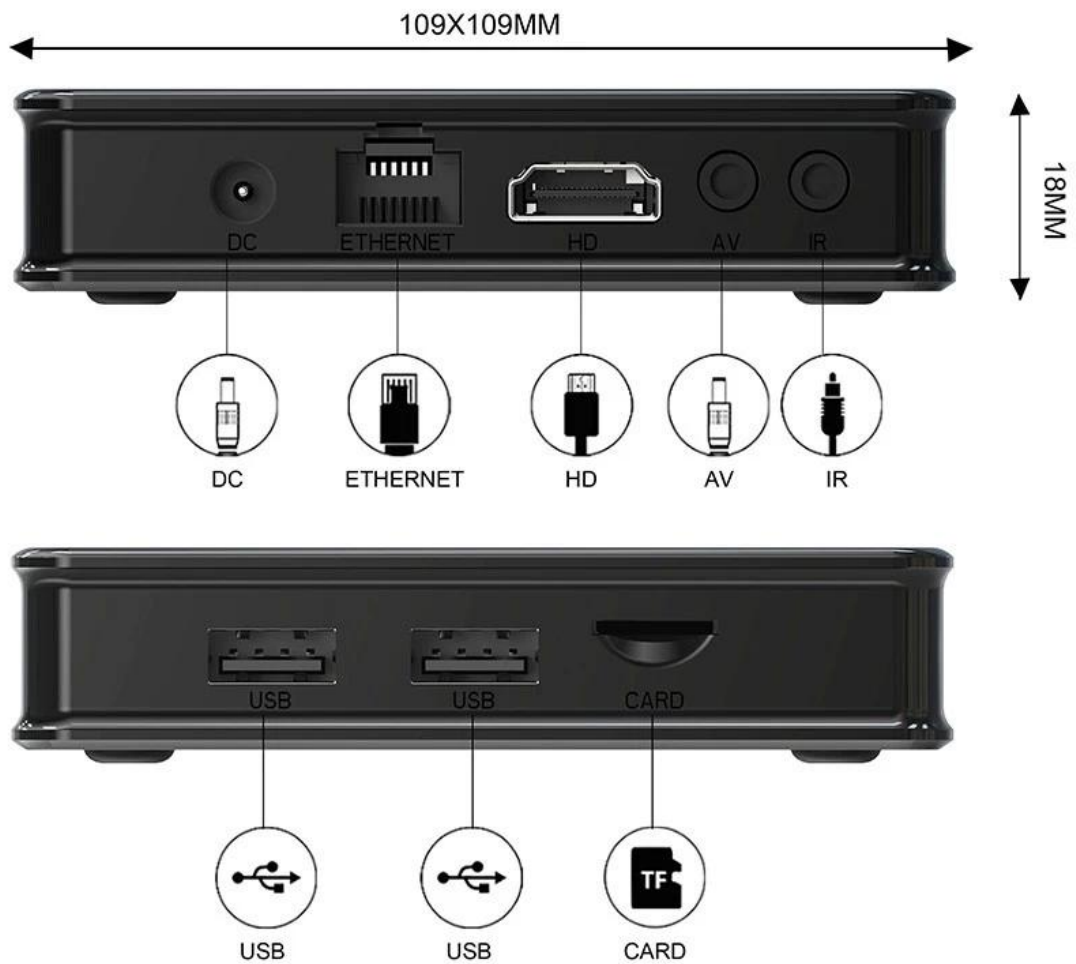

Anti-shake

NON Anti-shake

MEETINGS

PLAY GAMES

MUSIC SHARING

DLNA

Airplay

Miracast

Interface and product size

Package Contents

Power Supply*1

HD data cable*1

User Manual*1

Remote Control*1

Android TV Allwinner H313 Quad-Core WiFi 6

Allwinner H313 Quad-Core
H313 Quad-Core
4K Ultra HD