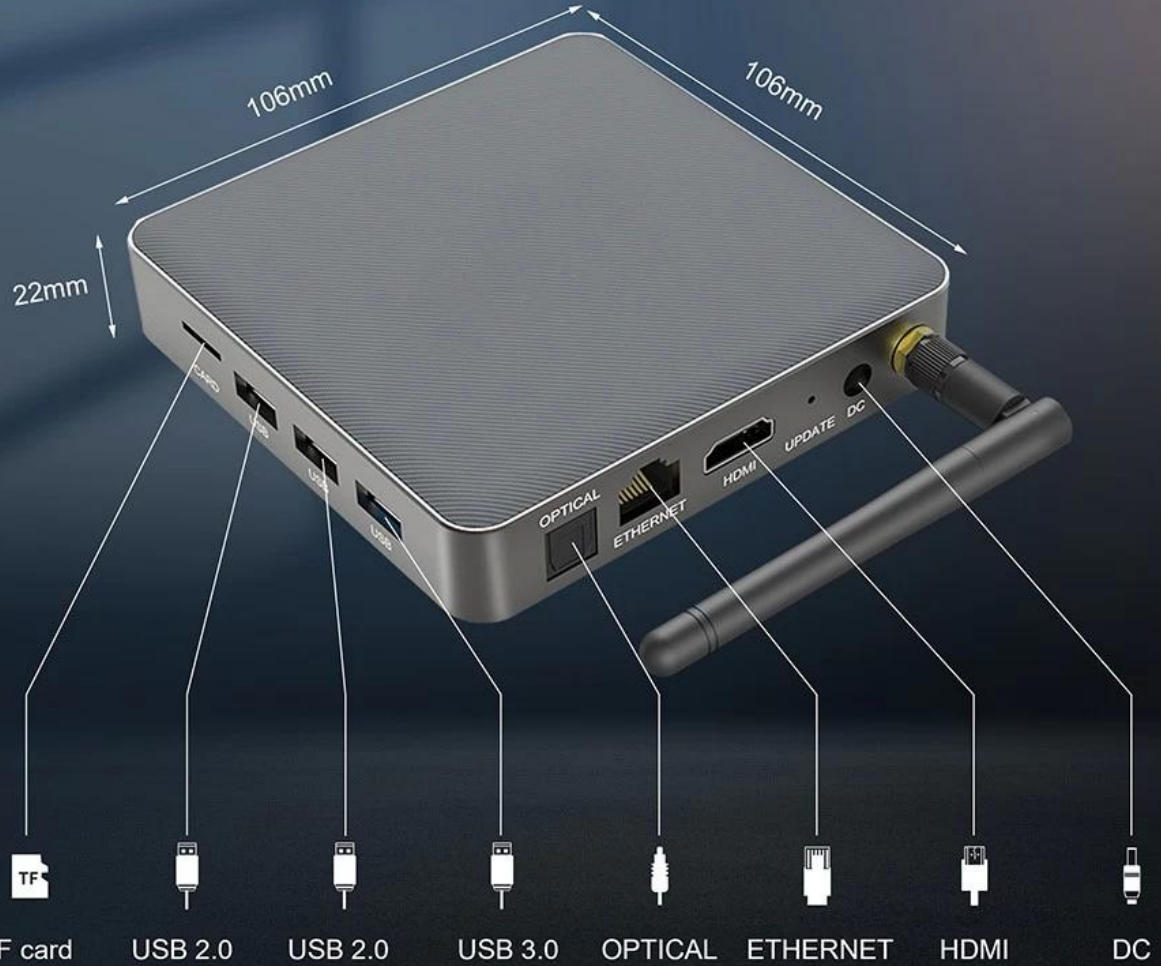

Linux 2

The Linux system supports 8K video playback, Use a browser to surf the Internet

Linux 3

Linux system can switch desktop wallpaper according to your needs

Product Specification

Multiple interfaces facilitate connecting more devices