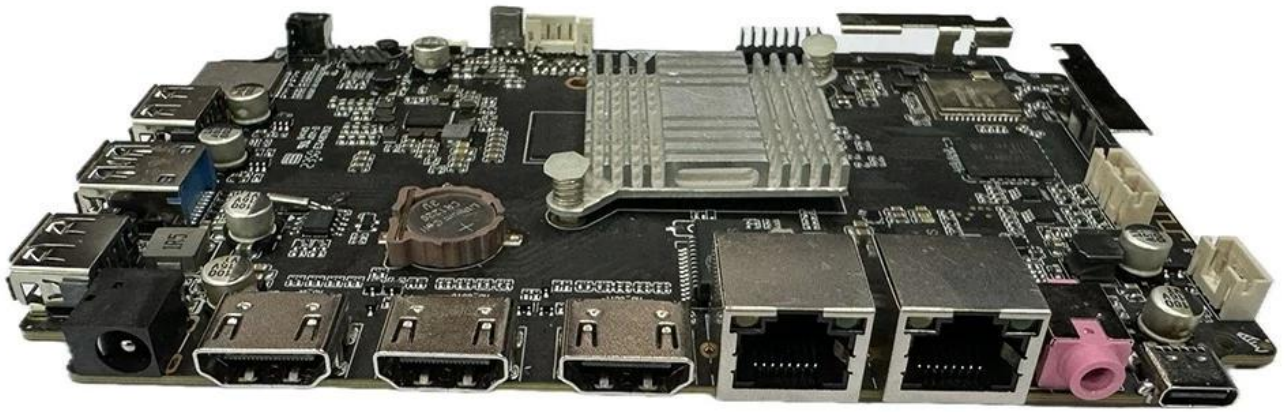

Rockchip RK3588 Octa Core Media Player

Rockchip RK3588 Octa Core Media Player

Rockchip RK3588 Processor Overview

Processor	Rockchip RK3588
CPU	Rockchip RK3588 8 Quad-Core Cortex-A76 Quad-Core Cortex-A55
GPU	ARM Mali-G610 MC4 OpenGL ES 1.1/2.0/3.1/3.2 Vulkan 1.1, 1.2 OpenCL 1.1,1.2,2.0
AI	2D/3D/ISP
IO	6 (int4/int8/int16/FP16/BF16/TF32)
Memory	4GB/8GB (64 LPDDR4/LPDDR4x)
Storage	32G/64G/128G/256G (eMMC5.0/ 5.1)
Network	IEEE 802.11a/b/g/n/ac/Wi-Fi6
Connectivity	Wi-Fi6 2.4GHz/5.8GHz (PCIe v3.0)
OS	Android 12
Security	TrustZone 5.0

Media Processing Capabilities

Video Decode	MPEG-1, MPEG-2, MPEG-4, H.263, H.264, H.265, VC-1, VP9, VP8 MVC, AV1
Video Encode	H.264 AVC/MVC Main10 L6.0 : 8K@30fps (7680x4320)
Video Encode	VP9/2 L6.1 : 8K@60fps (7680x4320)
Video Encode	H.265 HEVC/MVC Main10 L6.1 : 8K@60fps (7680x4320)
Video Encode	AVS2 Profile0/2 L10.2.6 : 8K@60fps (7680x4320)
Video Encode	AV1 8/10 L5.3 : 4K@60fps (3840x2160)
Video Encode	MPEG-2 MP : 1080p@60fps (1920x1088)
Video Encode	MPEG-1 MP : 1080p@60fps (1920x1088)
Video Encode	VC-1 AP 3 : 1080p@60fps (1920x1088)
Video Encode	VP8 2 : 1080p@60fps (1920x1088)
ISP	ISP 16M HDR&3DNR
Audio	I2S0 8 TX 8 RX
Audio	16 32 192KHz
Audio	3 I2S (early, late1, late2, late3)
Audio	4 PCM (early, late1, late2, late3)
Audio	TDM 1/2 1 2
Audio	I2S, PCM TDM

Additional Features

Typical Application Diagram – AIoT

WiFi 6

RK3588 Media Player WiFi 6 8K WiFi 6

RK3588 Media Player USB, HDMI 2.1, Bluetooth

Rockchip RK3588 Octa Core Media Player 8K Ultra HD, Android 12, WiFi 6