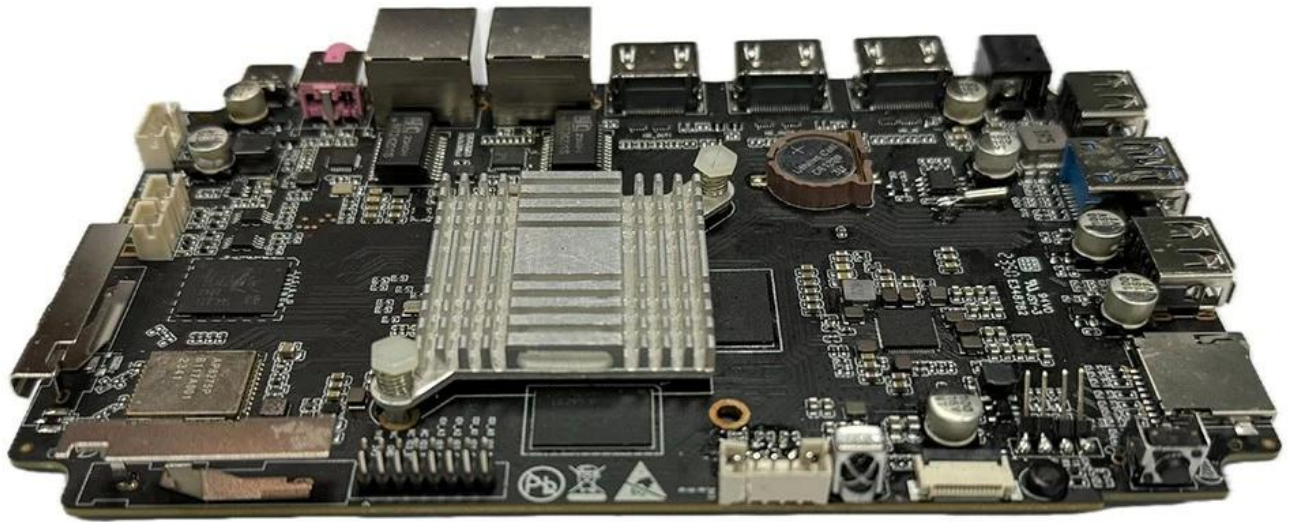

Rockchip RK3588 Octa Core Media Player

Rockchip RK3588 Octa Core Media Player

Rockchip RK3588 Processor Overview

Processor	Rockchip RK3588
CPU	Rockchip RK3588 8 Quad-Core Cortex-A76 Quad-Core Cortex-A55
GPU	ARM Mali-G610 MC4 OpenGL ES 1.1/2.0/3.1/3.2 Vulkan 1.1, 1.2 OpenCL 1.1,1.2,2.0
AI	2D/3D/ISP
IO	6 (int4/int8/int16/FP16/BF16/TF32)
Memory	4GB/8GB (64 LPDDR4/LPDDR4x)
Storage	32G/64G/128G/256G (eMMC5.0/ 5.1)
Network	IEEE 802.11a/b/g/n/ac/Wi-Fi6
Connectivity	Wi-Fi6 2.4GHz/5.8GHz (PCIe v3.0)
OS	Android 12
Security	TrustZone 5.0

Media Processing Capabilities

Video Decode	MPEG-1, MPEG-2, MPEG-4, H.263, H.264, H.265, VC-1, VP9, VP8 MVC, AV1
Video Encode	H.264 AVC/MVC Main10 L6.0 : 8K@30fps (7680x4320)
Video Encode	VP9/2 L6.1 : 8K@60fps (7680x4320)
Video Encode	H.265 HEVC/MVC Main10 L6.1 : 8K@60fps (7680x4320)
Video Encode	AVS2 Profile0/2 L10.2.6 : 8K@60fps (7680x4320)
Video Encode	AV1 8/10 L5.3 : 4K@60fps (3840x2160)
Video Encode	MPEG-2 MP : 1080p@60fps (1920x1088)
Video Encode	MPEG-1 MP : 1080p@60fps (1920x1088)
Video Encode	VC-1 AP 3 : 1080p@60fps (1920x1088)
Video Encode	VP8 2 : 1080p@60fps (1920x1088)
ISP	ISP 16M HDR&3DNR
Audio	I2S0 8 TX 8 RX
Audio	16 32 192KHz
Audio	3 I2S (early, late1, late2, late3)
Audio	4 PCM (early, late1, late2, late3)
Audio	TDM 1/2 1 2
Audio	I2S, PCM TDM

Additional Features

Typical Application Diagram – AIoT

WiFi 6

RK3588 Media Player WiFi 6 8K WiFi 6

RK3588 Media Player USB, HDMI 2.1, Bluetooth

Rockchip RK3588 Octa Core Media Player 8K Ultra HD, Android 12, WiFi 6