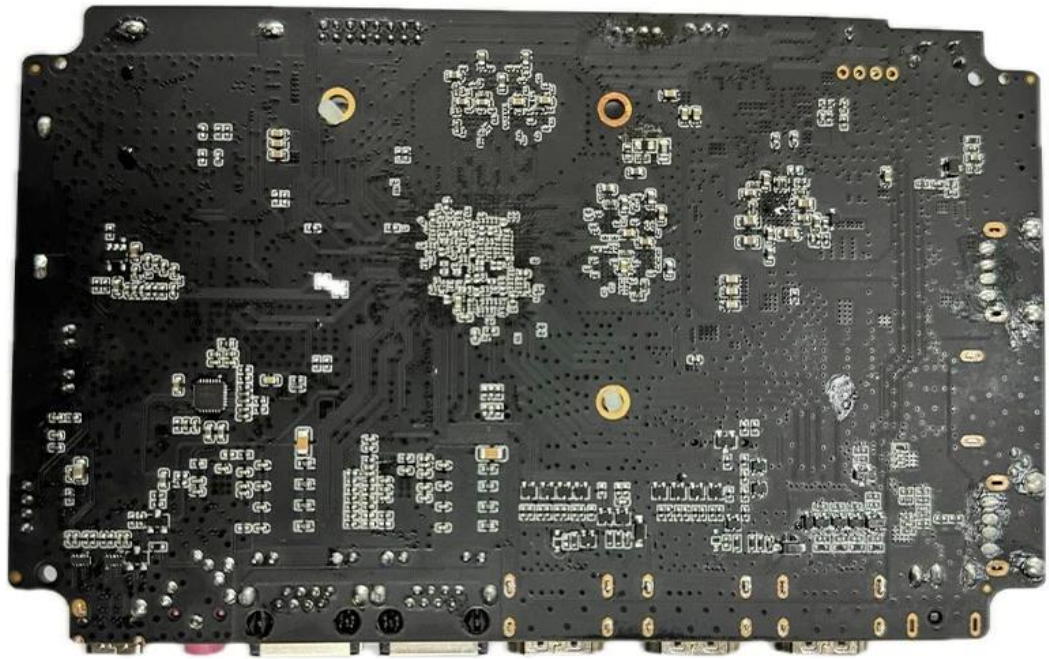

Rockchip RK3588 Octa Core Media Player

Rockchip RK3588 Octa Core Media Player

Rockchip RK3588 Processor Overview

Processor	Rockchip RK3588
CPU	Rockchip RK3588 8 Quad-Core Cortex-A76 Quad-Core Cortex-A55
GPU	ARM Mali-G610 MC4 OpenGL ES 1.1/2.0/3.1/3.2 Vulkan 1.1, 1.2 OpenCL 1.1,1.2,2.0
AI	2D/3D/ISP
IO	6 (int4/int8/int16/FP16/BF16/TF32)
Memory	4GB/8GB (64 LPDDR4/LPDDR4x)
Storage	32G/64G/128G/256G (eMMC5.0/ 5.1)
Network	IEEE 802.11a/b/g/n/ac/Wi-Fi6
Connectivity	Wi-Fi6 2.4GHz/5.8GHz (PCIe v3.0)
OS	Android 12
Security	TrustZone 5.0

Media Processing Capabilities

Video Decode	MPEG-1, MPEG-2, MPEG-4, H.263, H.264, H.265, VC-1, VP9, VP8 MVC, AV1
Video Encode	H.264 AVC/MVC Main10 L6.0 : 8K@30fps (7680x4320)
Video Encode	VP9/2 L6.1 : 8K@60fps (7680x4320)
Video Encode	H.265 HEVC/MVC Main10 L6.1 : 8K@60fps (7680x4320)
Video Encode	AVS2 Profile0/2 L10.2.6 : 8K@60fps (7680x4320)
Video Encode	AV1 8/10 L5.3 : 4K@60fps (3840x2160)
Video Encode	MPEG-2 MP : 1080p@60fps (1920x1088)
Video Encode	MPEG-1 MP : 1080p@60fps (1920x1088)
Video Encode	VC-1 AP 3 : 1080p@60fps (1920x1088)
Video Encode	VP8 2 : 1080p@60fps (1920x1088)
ISP	ISP 16M HDR&3DNR
Audio	I2S0 8 TX 8 RX
Audio	16 32 192KHz
Audio	3 I2S (early, late1, late2, late3)
Audio	4 PCM (early, late1, late2, late3)
Audio	TDM 1/2 1 2
Audio	I2S, PCM TDM

Additional Features

Typical Application Diagram – AIoT

WiFi 6

RK3588 Media Player WiFi 6 8K WiFi 6

RK3588 Media Player USB, HDMI 2.1, Bluetooth

Rockchip RK3588 Octa Core Media Player 8K Ultra HD, Android 12, WiFi 6