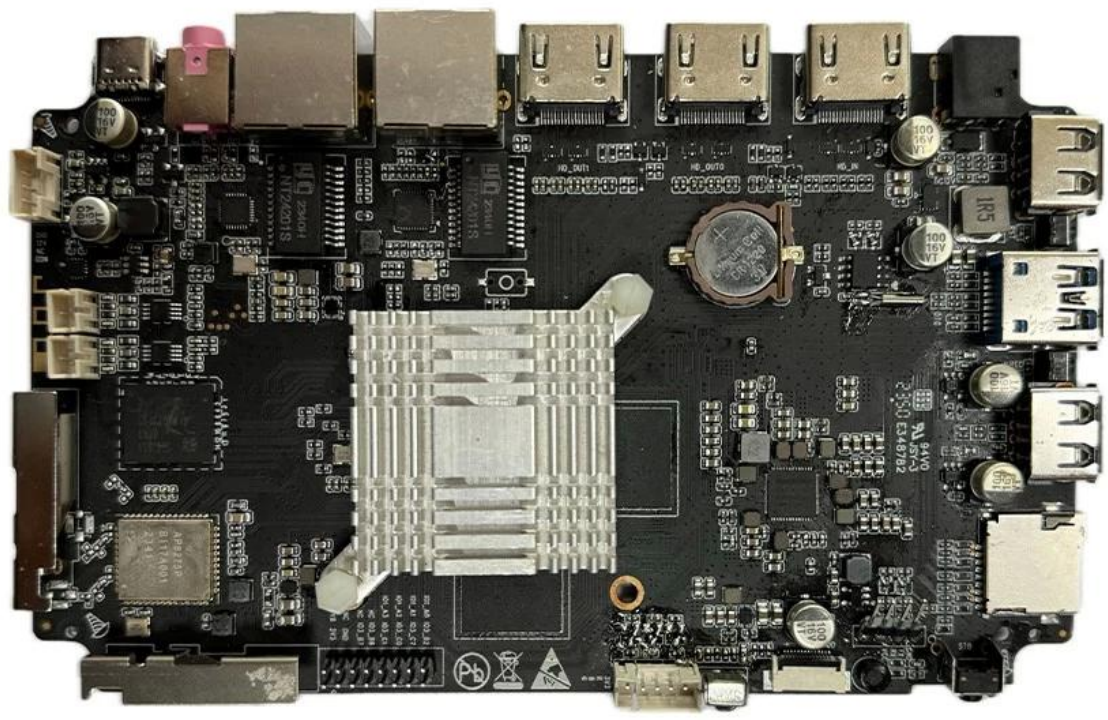

Rockchip RK3588 Octa Core Media Player

Rockchip RK3588 Octa Core Media Player

Rockchip RK3588 Processor Overview

Processor	Rockchip RK3588
CPU	Rockchip RK3588 8 Quad-Core Cortex-A76 Quad-Core Cortex-A55
GPU	ARM Mali-G610 MC4 OpenGL ES 1.1/2.0/3.1/3.2 Vulkan 1.1, 1.2 OpenCL 1.1,1.2,2.0
AI	2D/3D/ISP
IO	6 (int4/int8/int16/FP16/BF16/TF32)
Memory	4GB/8GB (64 LPDDR4/LPDDR4x)
Storage	32G/64G/128G/256G (eMMC5.0/ 5.1)
Network	IEEE 802.11a/b/g/n/ac/Wi-Fi6
Connectivity	Wi-Fi6 2.4GHz/5.8GHz (PCIe v3.0)
OS	Android 12
Security	TrustZone 5.0

Media Processing Capabilities

Video Decode	MPEG-1, MPEG-2, MPEG-4, H.263, H.264, H.265, VC-1, VP9, VP8 MVC, AV1
Video Encode	H.264 AVC/MVC Main10 L6.0 : 8K@30fps (7680x4320)
Video Encode	VP9/2 L6.1 : 8K@60fps (7680x4320)
Video Encode	H.265 HEVC/MVC Main10 L6.1 : 8K@60fps (7680x4320)
Video Encode	AVS2 Profile0/2 L10.2.6 : 8K@60fps (7680x4320)
Video Encode	AV1 8/10 L5.3 : 4K@60fps (3840x2160)
Video Encode	MPEG-2 MP : 1080p@60fps (1920x1088)
Video Encode	MPEG-1 MP : 1080p@60fps (1920x1088)
Video Encode	VC-1 AP 3 : 1080p@60fps (1920x1088)
Video Encode	VP8 2 : 1080p@60fps (1920x1088)
ISP	ISP 16M HDR&3DNR
Audio	I2S0 8 TX 8 RX
Audio	16 32 192KHz
Audio	3 I2S (early, late1, late2, late3)
Audio	4 PCM (early, late1, late2, late3)
Audio	TDM 1/2 1 2
Audio	I2S, PCM TDM

Additional Features

Typical Application Diagram – AIoT

WiFi 6

RK3588 Media Player WiFi 6 8K WiFi 6

RK3588 Media Player USB, HDMI 2.1, Bluetooth

Rockchip RK3588 Octa Core Media Player 8K Ultra HD, Android 12, WiFi 6