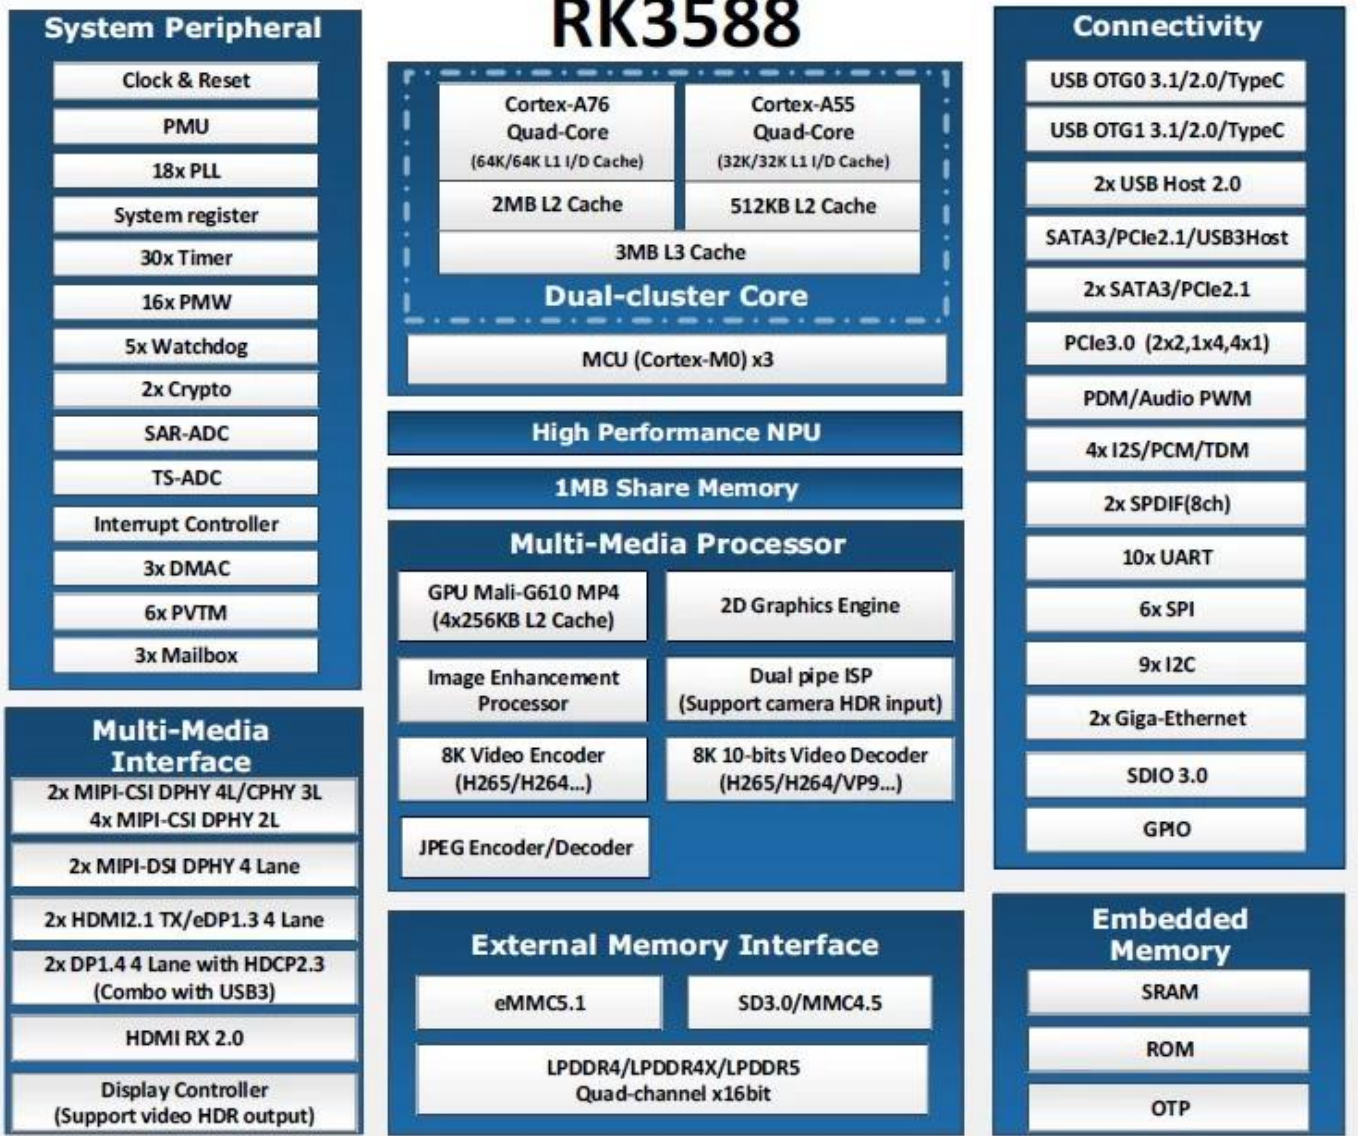

Rockchip RK3588 Octa Core Media Player

Rockchip RK3588 Octa Core Media Player

Rockchip RK3588 Processor Overview

Processor	Rockchip RK3588
CPU	Rockchip RK3588 8 Quad-Core Cortex-A76 Quad-Core Cortex-A55
GPU	ARM Mali-G610 MC4 OpenGL ES 1.1/2.0/3.1/3.2 Vulkan 1.1, 1.2 OpenCL 1.1,1.2,2.0
AI	2D/3D/ISP
IO	6 (int4/int8/int16/FP16/BF16/TF32)
Memory	4GB/8GB (64 LPDDR4/LPDDR4x)
Storage	32G/64G/128G/256G (eMMC5.0/ 5.1)
Network	IEEE 802.11a/b/g/n/ac/Wi-Fi6
Connectivity	Wi-Fi6 2.4GHz/5.8GHz (PCIe v3.0)
OS	Android 12
Security	TrustZone 5.0

Media Processing Capabilities

Video Decode	MPEG-1, MPEG-2, MPEG-4, H.263, H.264, H.265, VC-1, VP9, VP8 MVC, AV1
Video Encode	H.264 AVC/MVC Main10 L6.0 : 8K@30fps (7680x4320)
Video Encode	VP9/2 L6.1 : 8K@60fps (7680x4320)
Video Encode	H.265 HEVC/MVC Main10 L6.1 : 8K@60fps (7680x4320)
Video Encode	AVS2 Profile0/2 L10.2.6 : 8K@60fps (7680x4320)
Video Encode	AV1 8/10 L5.3 : 4K@60fps (3840x2160)
Video Encode	MPEG-2 MP : 1080p@60fps (1920x1088)
Video Encode	MPEG-1 MP : 1080p@60fps (1920x1088)
Video Encode	VC-1 AP 3 : 1080p@60fps (1920x1088)
Video Encode	VP8 2 : 1080p@60fps (1920x1088)
ISP	ISP 16M HDR&3DNR
Audio	I2S0 8 TX 8 RX
Audio	16 32 192KHz
Audio	3 I2S (early, late1, late2, late3)
Audio	4 PCM (early, late1, late2, late3)
Audio	TDM 1/2 1 2
Audio	I2S, PCM TDM

Additional Features

Typical Application Diagram – AIoT

WiFi 6

RK3588 Media Player WiFi 6 8K WiFi 6

RK3588 Media Player USB, HDMI 2.1, Bluetooth

Rockchip RK3588 Octa Core Media Player 8K Ultra HD, Android 12, WiFi 6