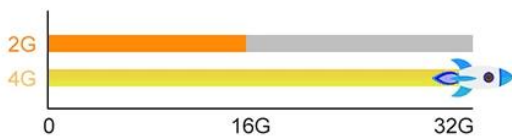

 DLNA  Airplay  Miracast

Dual wifi design and stable performance

2.4:100Mbps

Stronger penetration & More Stable

5G:250Mbps

Faster Transmission & Load Quickly

2.4+5G:400Mbps

Built-in T2TR, more efficient and stable

Android 9.0

application installation is more flexible

- More stable with applications
- Save 25% RAM in Spacet
- Faster & Safer responses

Download more apps

Amlogic S905X3 Quad Core

Faster, Smarter and More Powerful

4GB DDR3	32GB eMMC	Ultra-fast running speed
		Professional image processing

8K & 3D

The perfect combination of 8K and 3D, bring you a 3D visual experience
Feel the shock of the 3D cinema at home

H.265 Makes 8K within Reach