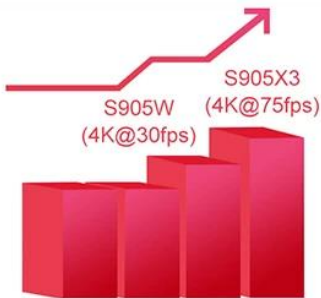

4GB DDR3	32GB eMMC	Ultra-fast running speed
		Professional image processing

8K & 3D

The perfect combination of 8K and 3D, bring you a 3D visual experience
Feel the shock of the 3D cinema at home

H.265 Makes 8K within Reach