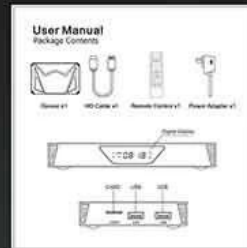

 Music sharing

 Cast screen

 Play games

Interface & Dimension

Various interfaces such as HD, LAN, USB, etc. To meet your different needs at the same time.

Package Contents

Power Supply*1

HD data cable*1

User Manual*1

Remote Control*1

Octa Core Android 14

octa-core

8K

8K Ultra HD

8K

8K