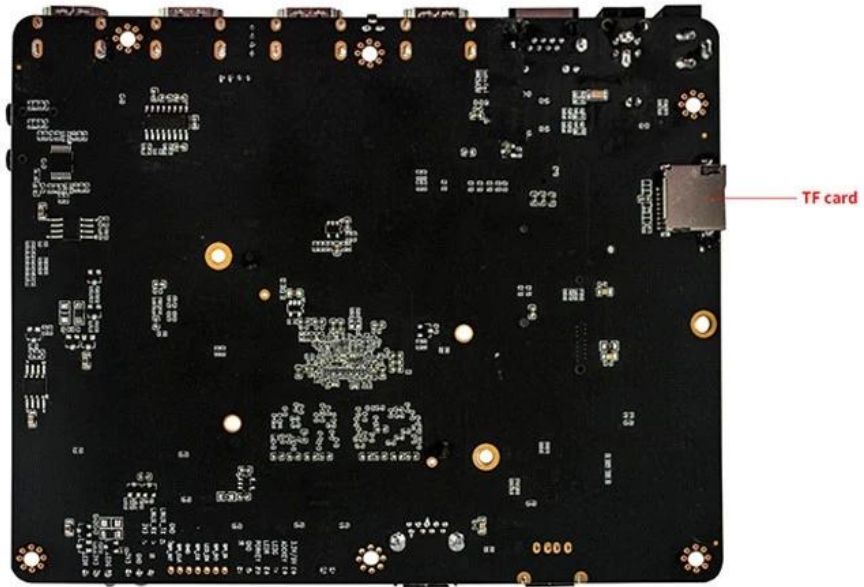

Amlogic A311D2

11

Processor	
Processor	Quad Core A311D2
GPU	Amlogic A311D2 Cortex-A73 Cortex-A53
GPU	Mali-G52 MP8
RAM	4GB (8GB/32GB)
Storage	32GB (64GB/128GB/256GB)
OS	Android 11.0
Network	Wi-Fi (2.4G; 2.4G/5G); BT4.2 BT5.0 (M.2)
I/O	
HDMI	3 * HDMI
HDMI	1 * HDMI
LVDS	1 * LCD 50/60Hz
V-By-One	2*8 V-by-One 4Kp60; 4K*2K@60Hz
Power	5V/12V, Local Dimming PWM dimming
USB	1 * USB 3.0 A USB 2.0 A (mini USB OTG)
Serial	2 * RS232 (2 * TTL); TF 1 *
Camera	2 * CSI Camera CSI
Audio	I2S
Network	1 * RJ45, 100M / 1000M
Audio	SPDIF COAX
Audio	AUDIO_
Audio	AUDIO_
Power	IR (IR)
LED	LED
OTA	TF & USB OTA
Power	5V/12V

T085T01

Quad Core A311D2 Android 11

A311D2

8K

8K

6 Quad Core A311D2 Media Player Wi-Fi 6

4GB 8K Quad