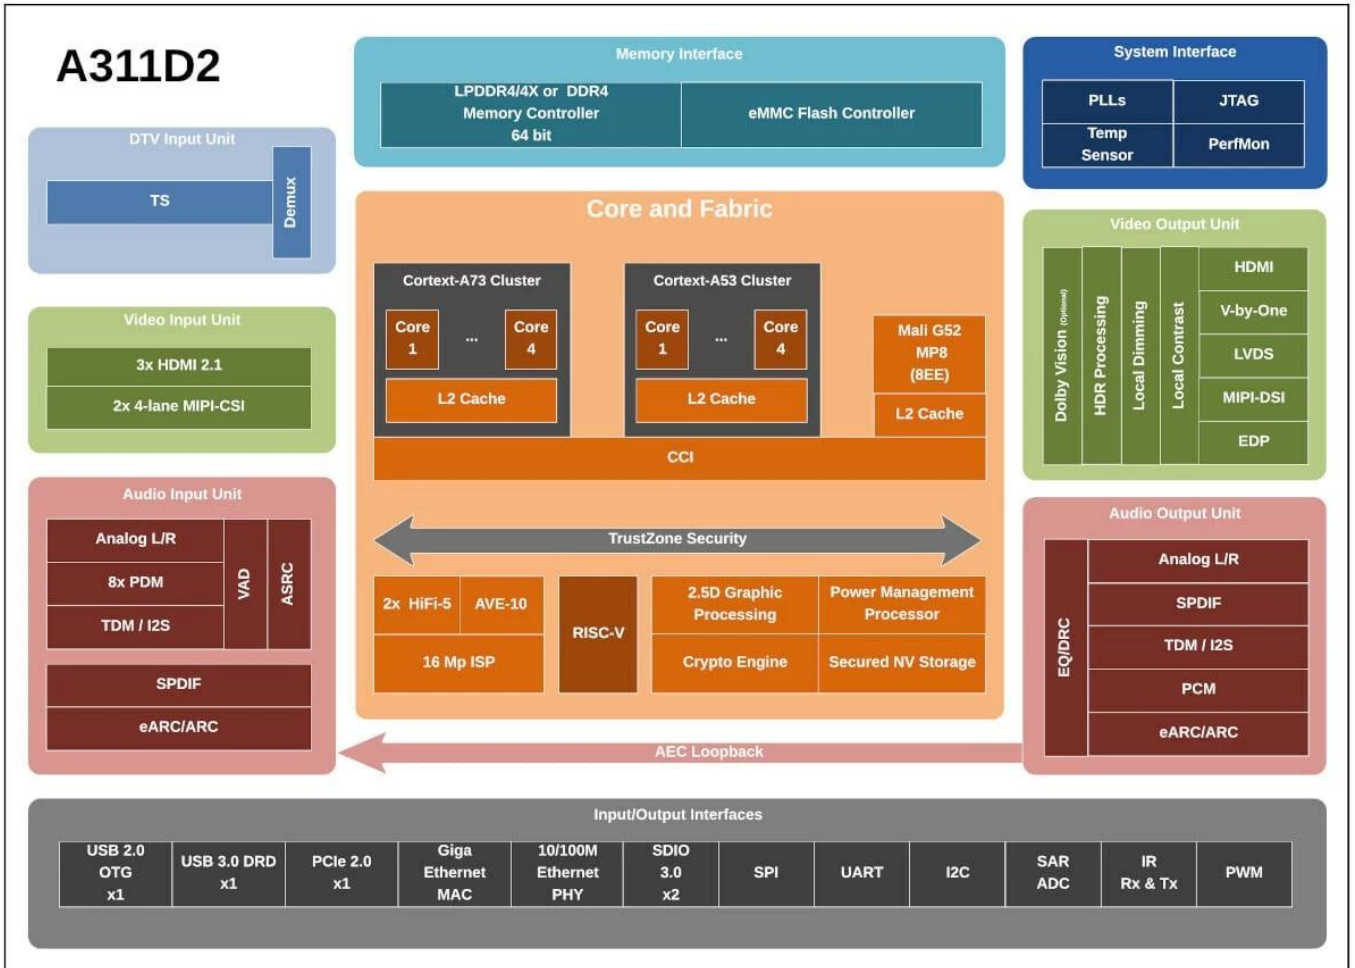

Amlogic A311D2

11

Processor	
Processor	Quad Core A311D2
GPU	Amlogic A311D2 Cortex-A73 Cortex-A53
GPU	Mali-G52 MP8
RAM	4GB (8GB/32GB)
Storage	32GB (64GB/128GB/256GB)
OS	Android 11.0
Network	Wi-Fi (2.4G; 2.4G/5G); BT4.2 BT5.0 (M.2)
I/O	
HDMI	3 * HDMI
HDMI	1 * HDMI
LVDS	1 * LCD 50/60Hz
V-By-One	2*8 V-by-One 4Kp60; 4K*2K@60Hz
Power	5V/12V, Local Dimming PWM dimming
USB	1 * USB 3.0 A USB 2.0 A (mini USB OTG)
Serial	2 * RS232 (2 * TTL); TF 1 *
Camera	2 * CSI Camera CSI
Audio	I2S
Network	1 * RJ45, 100M / 1000M
Audio	SPDIF COAX
Audio	AUDIO_
Audio	AUDIO_
Power	IR (IR)
LED	LED
OTA	TF & USB OTA
Power	5V/12V

T085T01

Quad Core A311D2 Android 11

A311D2

8K

8K

6 Quad Core A311D2 Media Player Wi-Fi 6

4GB 8K Quad