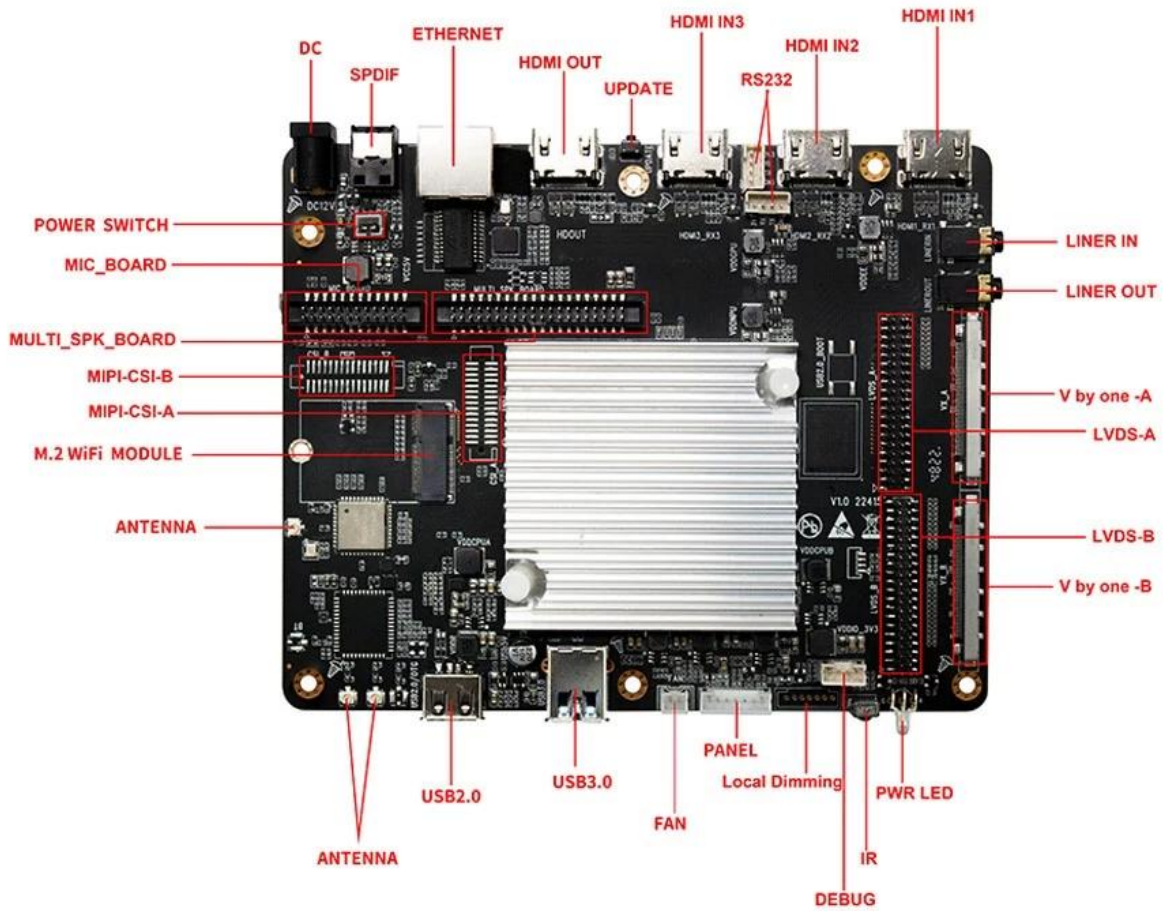

Amlogic A311D2

11

Processor	
Processor	Quad Core A311D2
GPU	Amlogic A311D2 Cortex-A73 Cortex-A53
GPU	Mali-G52 MP8
RAM	4GB (8GB/32GB)
Storage	32GB (64GB/128GB/256GB)
OS	Android 11.0
Network	Wi-Fi (2.4G; 2.4G/5G); BT4.2 BT5.0 (M.2)
I/O	
HDMI	3 * HDMI
HDMI	1 * HDMI
LVDS	1 * LCD 50/60Hz
V-By-One	2*8 V-by-One 4Kp60; 4K*2K@60Hz
Power	5V/12V, Local Dimming PWM dimming
USB	1 * USB 3.0 A USB 2.0 A (mini USB OTG)
Serial	2 * RS232 (2 * TTL); TF 1 *
Camera	2 * CSI Camera CSI
Audio	I2S
Network	1 * RJ45, 100M / 1000M
Audio	SPDIF COAX
Audio	AUDIO_
Audio	AUDIO_
Power	IR (IR)
LED	LED
OTA	TF & USB OTA
Power	5V/12V

T085T01

Quad Core A311D2 Android 11

A311D2

8K

8K

6 Quad Core A311D2 Media Player Wi-Fi 6

4GB 8K Quad