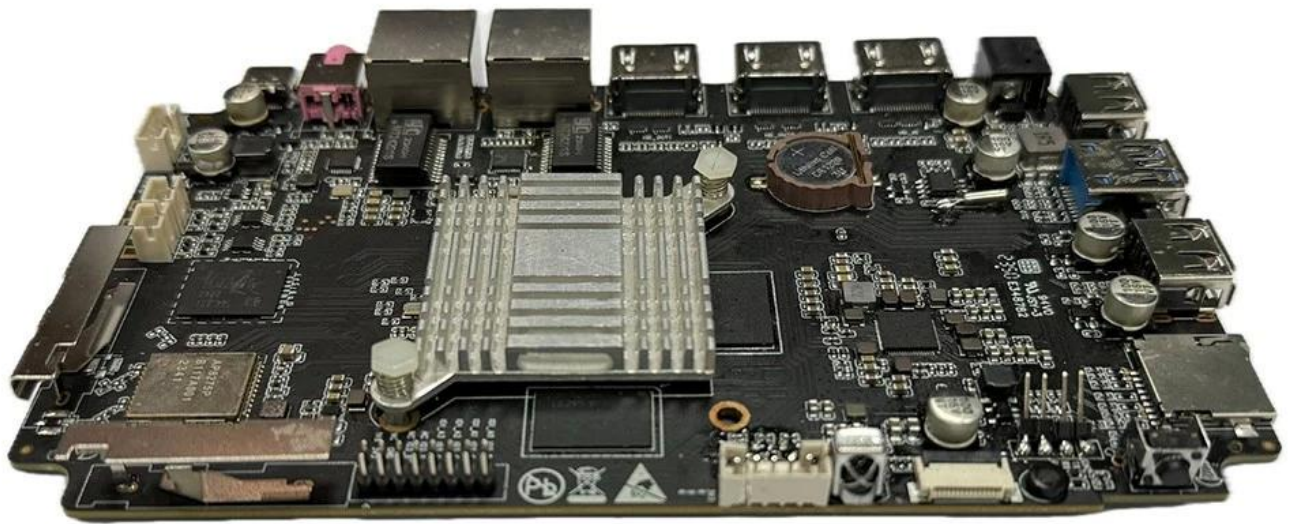

Rockchip RK3588:

Android 12 8K

Product Overview

Processor	Rockchip RK3588
Core	Rockchip RK3588 8 Core, Quad-Core Cortex-A76 Quad-Core Cortex-A55
GPU	ARM Mali-G610 MC4 OpenGL ES 1.1/2.0/3.1/3.2 Vulkan 1.1, 1.2 OpenCL 1.1,1.2,2.0
Cache	2D
IO	6 (int4/int8/int16/FP16/BF16/TF32)
Memory	4GB/8GB (64 LPDDR4/LPDDR4x)
Storage	32G/64G/128G/256G (eMMC5.0/ 5.1)
Network	IEEE 802.11a/b/g/n/ac
Wireless	Wi-Fi6 2.4GHz/5.8GHz (PCIe v3.0)
Video	2T2R
OS	Android 12
Display	5.0

Video Capabilities

Video Codec	MPEG-1, MPEG-2, MPEG-4, H.263, H.264, H.265, VC-1, VP9, VP8 MVC, AV1
MMU	
Resolution	H.264 AVC/MVC Main10 L6.0 : 8K@30fps (7680x4320)
Resolution	VP9/2 L6.1 : 8K@60fps (7680x4320)
Resolution	H.265 HEVC/MVC Main10 L6.1 : 8K@60fps (7680x4320)
Resolution	AVS2 Profile0/2 L10.2.6 : 8K@60fps (7680x4320)
Resolution	AV1 8/10 L5.3 : 4K@60fps (3840x2160)
Resolution	MPEG-2 MP : 1080p@60fps (1920x1088)
Resolution	MPEG-1 MP : 1080p@60fps (1920x1088)
Resolution	VC-1 AP 3 : 1080p@60fps (1920x1088)
Resolution	VP8 2 : 1080p@60fps (1920x1088)
Resolution	H.265/H.264 8K@30fps
Resolution	HDR&3DNR
ISP	ISP 16M HDR&3DNR
I2S	I2S0 8
I2S	8 TX 8 RX
I2S	16 32
I2S	192KHz
I2S	3 I2S (early, late1, late2, late3)
I2S	4 PCM (early, late1, late2, late3)
I2S	TDM 1/2, 1, 2
I2S	I2S, PCM, TDM

RK3588

Typical Application Diagram – AIoT

Rockchip

Rockchip RK3588
 Rockchip RK3588 Octa Core Android 12 8K
 Rockchip RK3588
 Rockchip RK3588
 Rockchip RK3588

Rockchip

Rockchip RK3588 Octa Core
 Rockchip RK3588 RAM 4GB
 Rockchip RK3588 16GB
 Rockchip RK3588