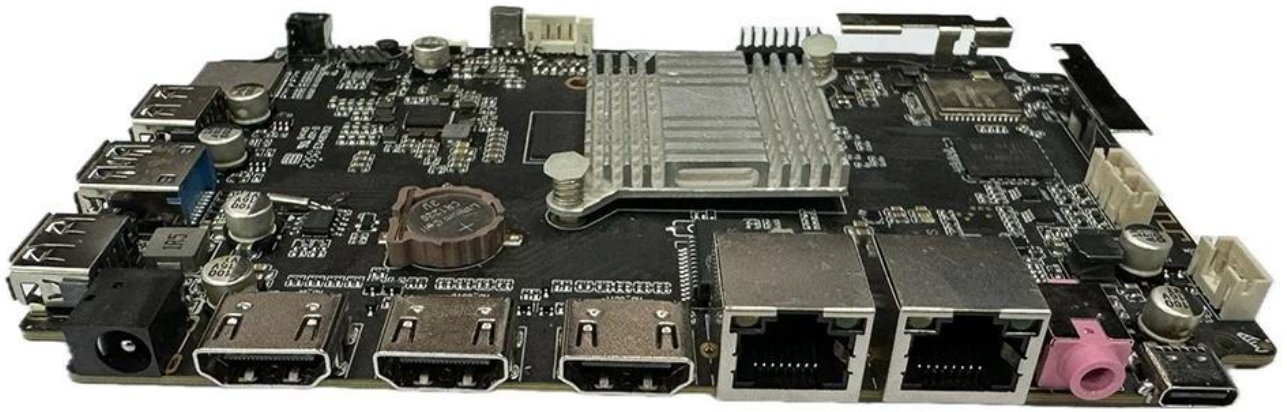

Rockchip RK3588:

Android 12 8K

Product Overview

Processor	Rockchip RK3588
Core	Rockchip RK3588 8 Core, Quad-Core Cortex-A76 Quad-Core Cortex-A55
GPU	ARM Mali-G610 MC4 OpenGL ES 1.1/2.0/3.1/3.2 Vulkan 1.1, 1.2 OpenCL 1.1,1.2,2.0
Cache	2D
IO	6 (int4/int8/int16/FP16/BF16/TF32)
Memory	4GB/8GB (64 LPDDR4/LPDDR4x)
Storage	32G/64G/128G/256G (eMMC5.0/ 5.1)
Network	IEEE 802.11a/b/g/n/ac
Wireless	Wi-Fi6 2.4GHz/5.8GHz (PCIe v3.0)
Video	2T2R
OS	Android 12
Display	5.0

Video Capabilities

Video Codec	MPEG-1, MPEG-2, MPEG-4, H.263, H.264, H.265, VC-1, VP9, VP8 MVC, AV1
MMU	
Resolution	H.264 AVC/MVC Main10 L6.0 : 8K@30fps (7680x4320)
Resolution	VP9/2 L6.1 : 8K@60fps (7680x4320)
Resolution	H.265 HEVC/MVC Main10 L6.1 : 8K@60fps (7680x4320)
Resolution	AVS2 Profile0/2 L10.2.6 : 8K@60fps (7680x4320)
Resolution	AV1 8/10 L5.3 : 4K@60fps (3840x2160)
Resolution	MPEG-2 MP : 1080p@60fps (1920x1088)
Resolution	MPEG-1 MP : 1080p@60fps (1920x1088)
Resolution	VC-1 AP 3 : 1080p@60fps (1920x1088)
Resolution	VP8 2 : 1080p@60fps (1920x1088)
Resolution	H.265/H.264 8K@30fps
Resolution	HDR&3DNR
ISP	ISP 16M HDR&3DNR
I2S	I2S0 8
I2S	8 TX 8 RX
I2S	16 32
I2S	192KHz
I2S	3 I2S (early, late1, late2, late3)
I2S	4 PCM (early, late1, late2, late3)
I2S	TDM 1/2, 1, 2
I2S	I2S, PCM, TDM

RK3588

Typical Application Diagram – AIoT

Rockchip

Rockchip RK3588
 Rockchip RK3588 Octa Core Android 12 8K
 Rockchip RK3588
 Rockchip RK3588
 Rockchip RK3588

Rockchip

Rockchip RK3588 Octa Core
 Rockchip RK3588 RAM 4GB
 Rockchip RK3588 16GB
 Rockchip RK3588