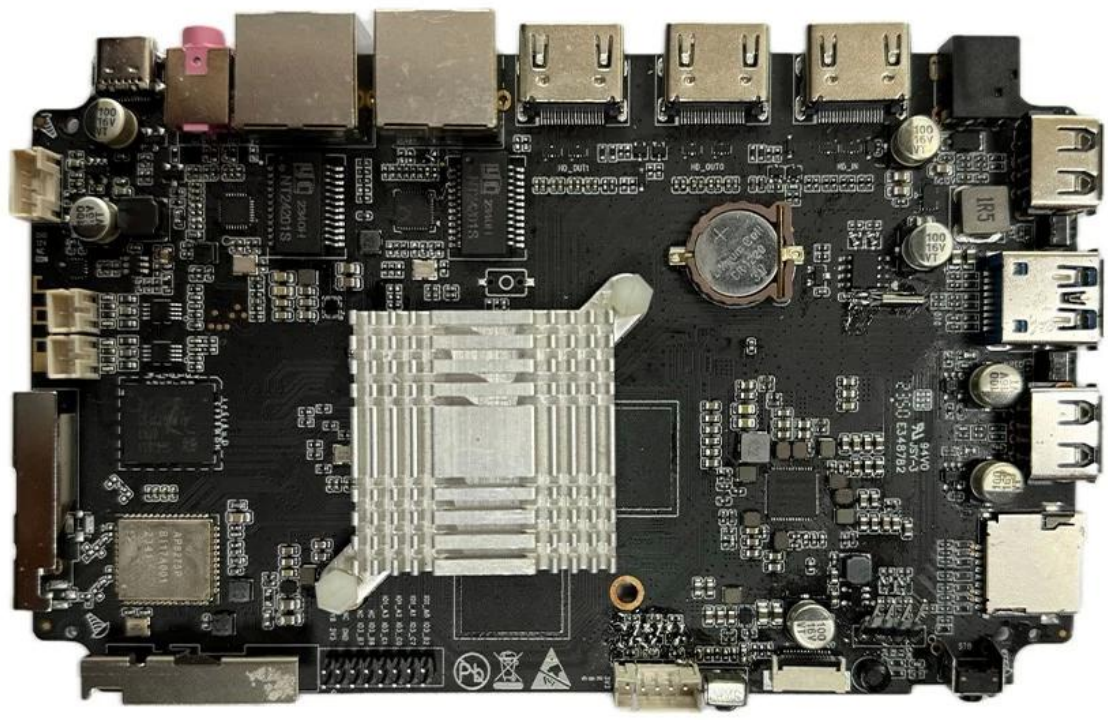

Rockchip RK3588:

Android 12 8K

Product Overview

Processor	Rockchip RK3588
Core	Rockchip RK3588 8 Core, Quad-Core Cortex-A76 Quad-Core Cortex-A55
GPU	ARM Mali-G610 MC4 OpenGL ES 1.1/2.0/3.1/3.2 Vulkan 1.1, 1.2 OpenCL 1.1,1.2,2.0
Cache	2D
IO	6 (int4/int8/int16/FP16/BF16/TF32)
Memory	4GB/8GB (64 LPDDR4/LPDDR4x)
Storage	32G/64G/128G/256G (eMMC5.0/ 5.1)
Network	IEEE 802.11a/b/g/n/ac
Wireless	Wi-Fi6 2.4GHz/5.8GHz (PCIe v3.0)
Video	2T2R
OS	Android 12
Display	5.0

Video Capabilities

Video Codec	MPEG-1, MPEG-2, MPEG-4, H.263, H.264, H.265, VC-1, VP9, VP8 MVC, AV1
MMU	
Resolution	H.264 AVC/MVC Main10 L6.0 : 8K@30fps (7680x4320)
Resolution	VP9/2 L6.1 : 8K@60fps (7680x4320)
Resolution	H.265 HEVC/MVC Main10 L6.1 : 8K@60fps (7680x4320)
Resolution	AVS2 Profile0/2 L10.2.6 : 8K@60fps (7680x4320)
Resolution	AV1 8/10 L5.3 : 4K@60fps (3840x2160)
Resolution	MPEG-2 MP : 1080p@60fps (1920x1088)
Resolution	MPEG-1 MP : 1080p@60fps (1920x1088)
Resolution	VC-1 AP 3 : 1080p@60fps (1920x1088)
Resolution	VP8 2 : 1080p@60fps (1920x1088)
Resolution	H.265/H.264 8K@30fps
Resolution	HDR&3DNR
ISP	ISP 16M HDR&3DNR
I2S	I2S0 8
I2S	8 TX 8 RX
I2S	16 32
I2S	192KHz
I2S	3 I2S (early, late1, late2, late3)
I2S	4 PCM (early, late1, late2, late3)
I2S	TDM 1/2, 1, 2
I2S	I2S, PCM, TDM

RK3588

Typical Application Diagram – AIoT

Rockchip

Rockchip RK3588
 Rockchip RK3588 Octa Core Android 12 8K
 Rockchip RK3588
 Rockchip RK3588
 Rockchip RK3588

Rockchip

Rockchip RK3588 Octa Core
 Rockchip RK3588 RAM 4GB
 Rockchip RK3588 16GB
 Rockchip RK3588