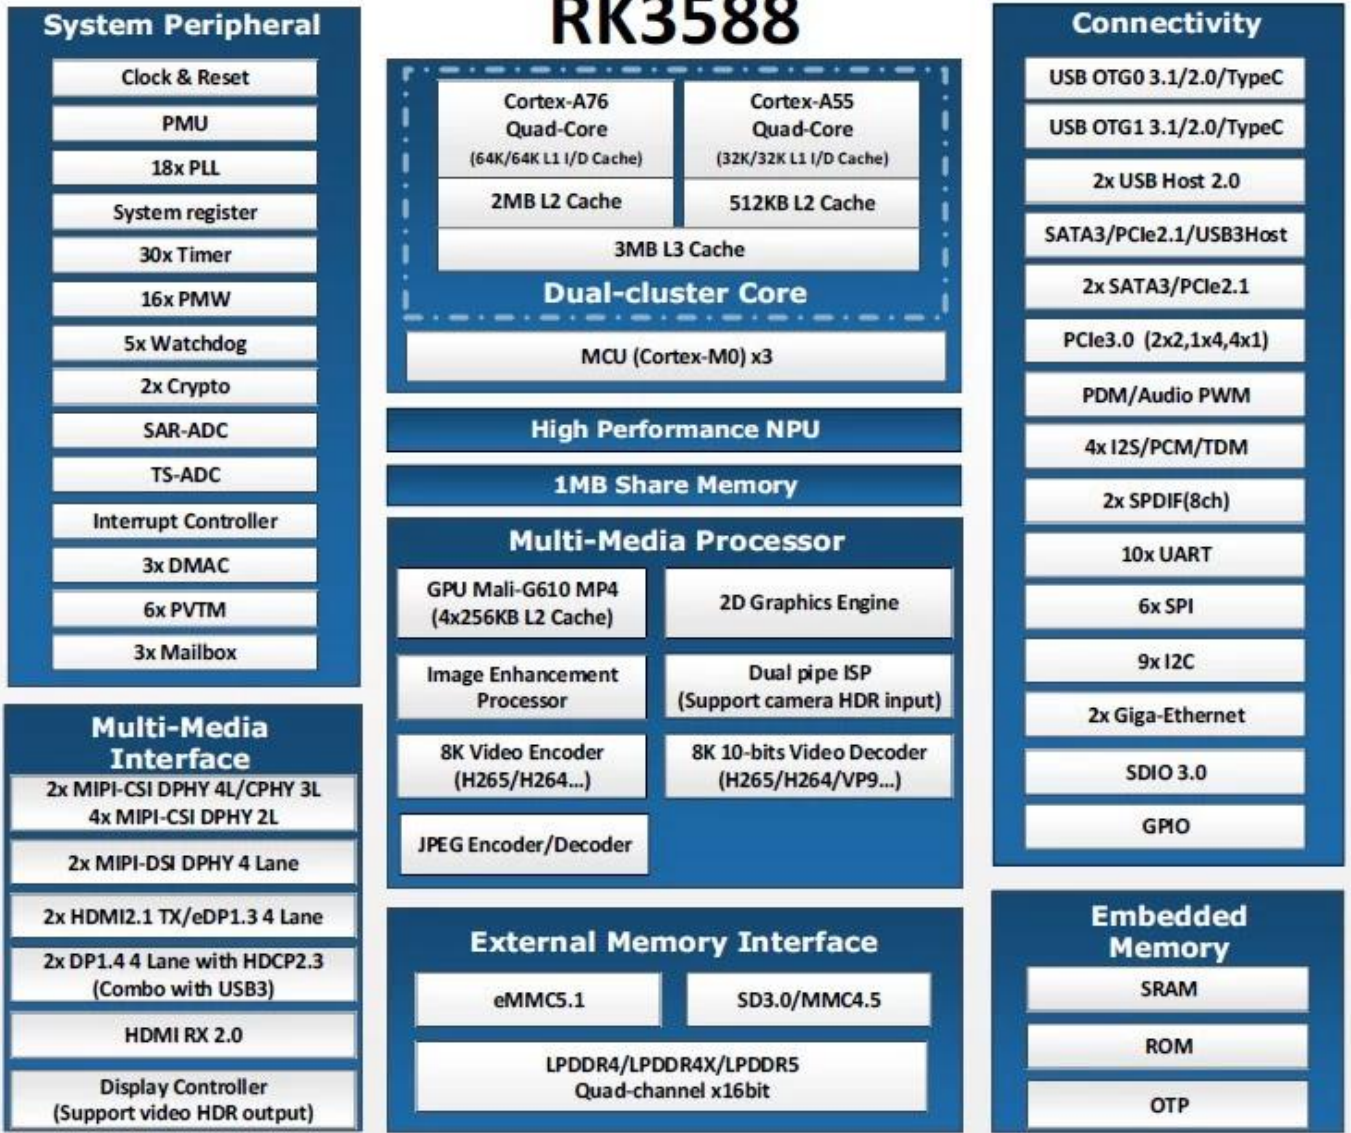

RK3588

Typical Application Diagram – AIoT