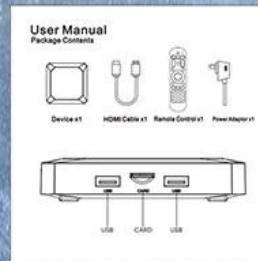

# Interface & dimension

# Package Contents

Power Adapter\*1

HD data cable\*1

User Manual\*1

Remote Control\*1