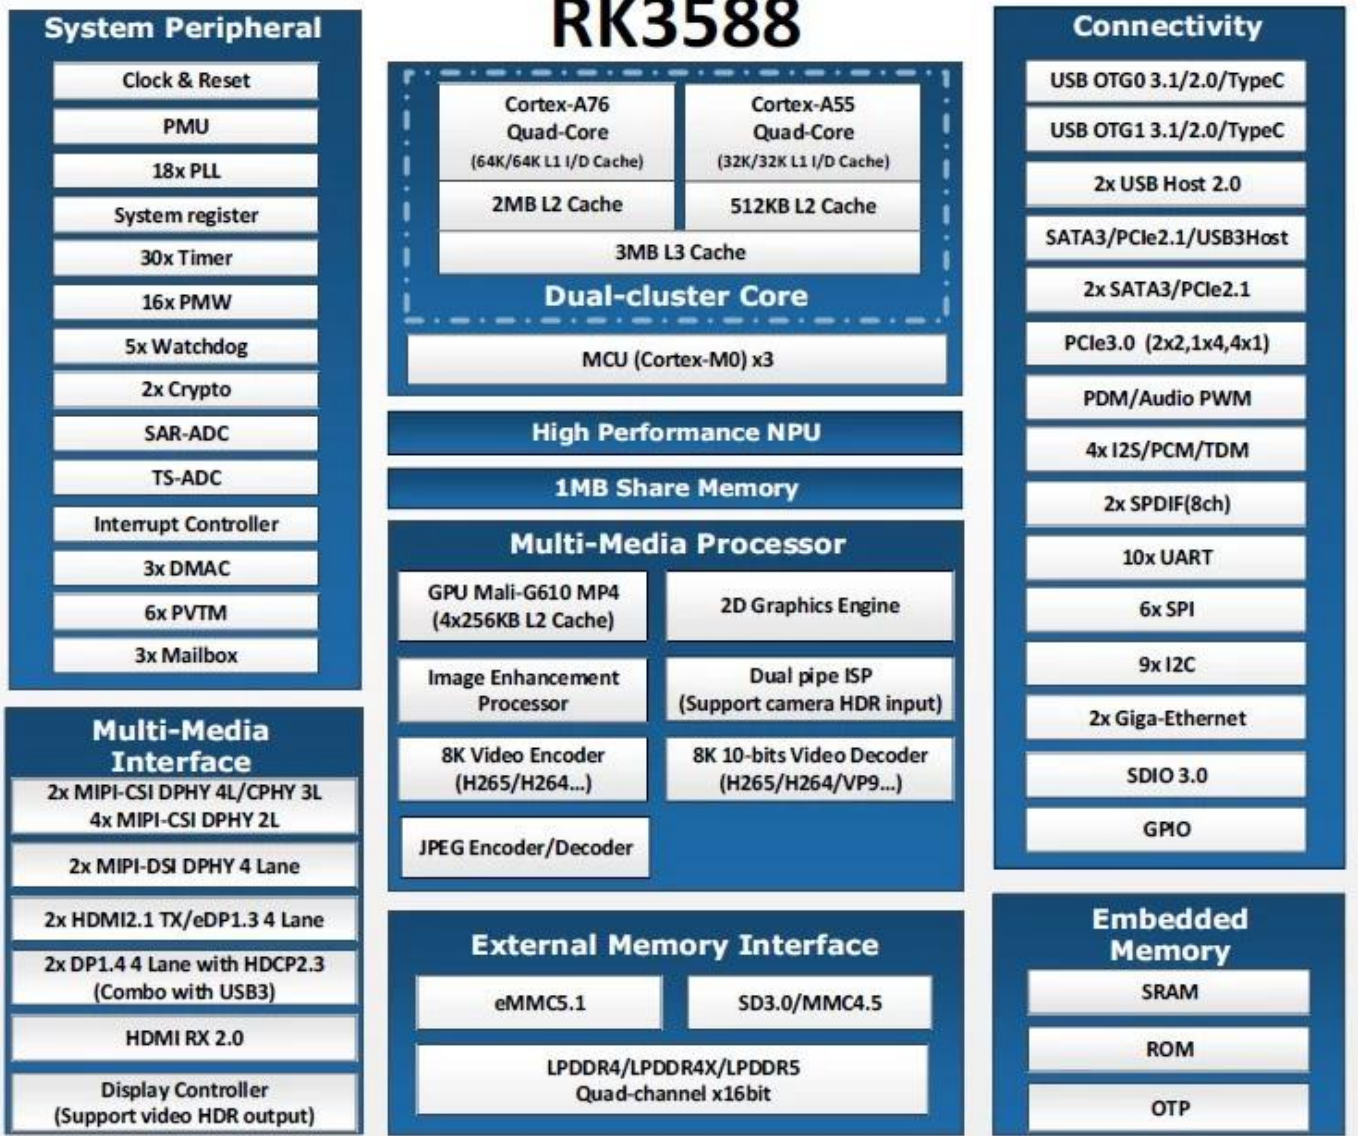

Typical Application Diagram – AIoT