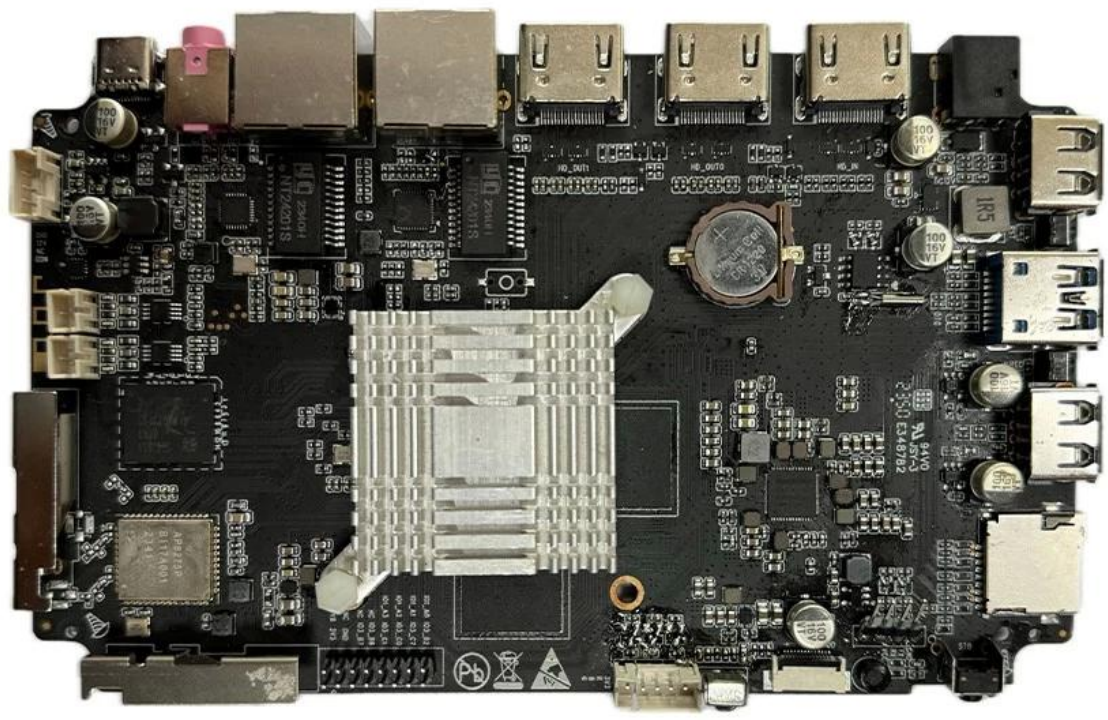

Rockchip RK3588:

Product Overview

Product Name	Rockchip RK3588
Processor	Rockchip RK3588 8 cores, Quad-Core Cortex-A76 Quad-Core Cortex-A55
GPU	ARM Mali-G610 MC4 OpenGL ES 1.1/2.0/3.1/3.2 Vulkan 1.1, 1.2 OpenCL 1.1,1.2,2.0
2D Accelerator	2D Accelerator
Cache	6 L2 Cache (int4/int8/int16/FP16/BF16/TF32)
Memory	4GB/8GB (64 channels LPDDR4/LPDDR4x)
Storage	32G/64G/128G/256G (eMMC5.0/ 5.1)
Network	IEEE 802.11a/b/g/n/ac/6E
Connectivity	Wi-Fi6 2.4GHz/5.8GHz (PCIe v3.0)
Video	2T2R
OS	Android 12
IO	5.0

Video Performance

Video Codec	MPEG-1,MPEG-2,MPEG-4,H.263,H.264,H.265,VC-1,VP9,VP8 MVC,AV1
MMU	MMU
Video Resolution	H.264 AVC/MVC Main10 L6.0 : 8K@30fps (7680x4320)
Video Resolution	VP9/2 L6.1 : 8K@60fps (7680x4320)
Video Resolution	H.265 HEVC/MVC Main10 L6.1 : 8K@60fps (7680x4320)
Video Resolution	AVS2 Profile0/2 L10.2.6 : 8K@60fps (7680x4320)
Video Resolution	AV1 Profile0/2 8/10 L5.3 : 4K@60fps (3840x2160)
Video Resolution	MPEG-2 Profile MP : 1080p@60fps (1920x1088)
Video Resolution	MPEG-1 Profile MP : 1080p@60fps (1920x1088)
Video Resolution	VC-1 Profile AP : 1080p@60fps (1920x1088)
Video Resolution	VP8 Profile 2 : 1080p@60fps (1920x1088)

Video Resolution	H.265/H.264 8K@30fps
Video Resolution	ISP 16M HDR&3DNR
Video Resolution	I2S0 8 channels
Video Resolution	8 TX 8 RX
Video Resolution	16 channels 32 channels
Video Resolution	192KHz

Video Resolution	3 channels I2S (early, late1, late2)
Video Resolution	4 channels PCM (early, late1, late2, late3)
Video Resolution	TDM 1/2 channels, 1 channel, 2 channels
Video Resolution	I2S, PCM, TDM

Typical Application Diagram – AIoT

Rockchip RK3588

Rockchip RK3588 Octa Core
 8K Ultra HD
 4GB RAM
 Android 12

Rockchip RK3588

Rockchip RK3588 Octa Core
 8K Ultra HD
 4GB RAM
 Android 12

8K Ultra HD

Rockchip RK3588
 8K Ultra HD
 8K
 RK3588
 8K