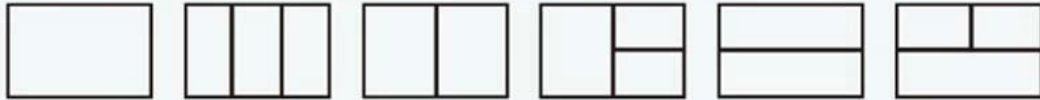

Intelligent Split Screen

Full screen, split screen, autonomous screen division, one video screen on one screen, multiple picture screens, multiple videos can be played under one target video.