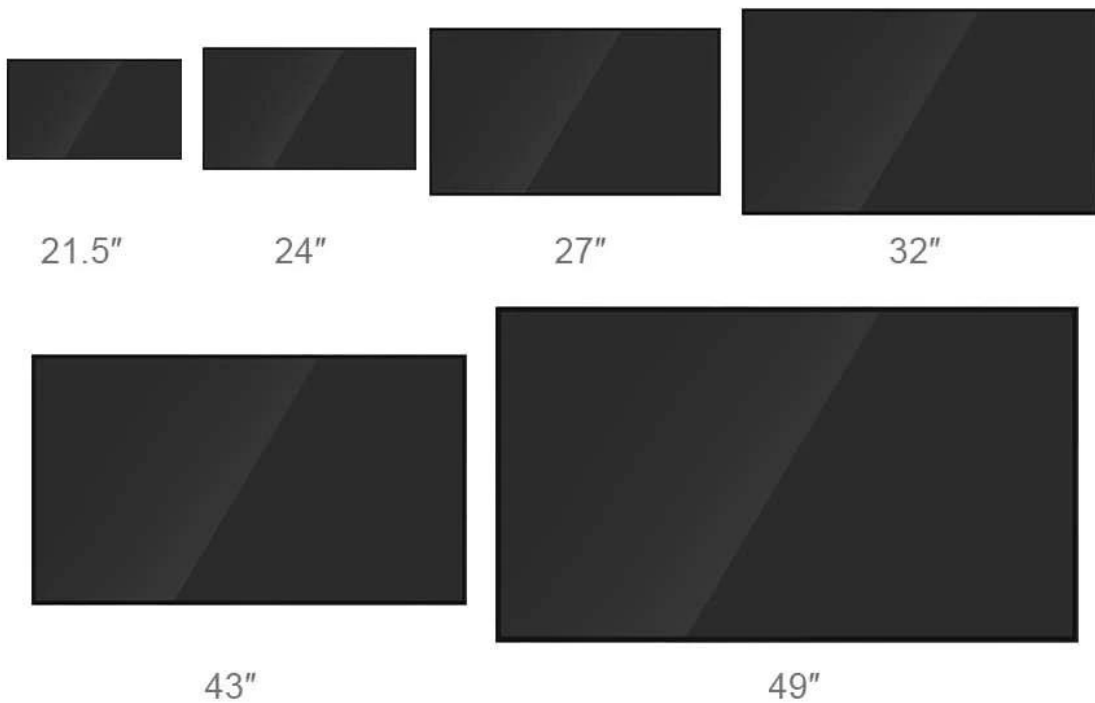

Support 24 hours uninterrupted playback

Narrow Bezel, More fashionable

Frame
10mm

Easily manage your advertising content

Smart Connect

Remote Control

Real-time
Monitoring

Data
Management

APPLICATION SCENARIO

PRODUCT SIZE

Customizable size: 21.5" / 24" / 27" / 32" / 43" / 49" / 55" / 65"