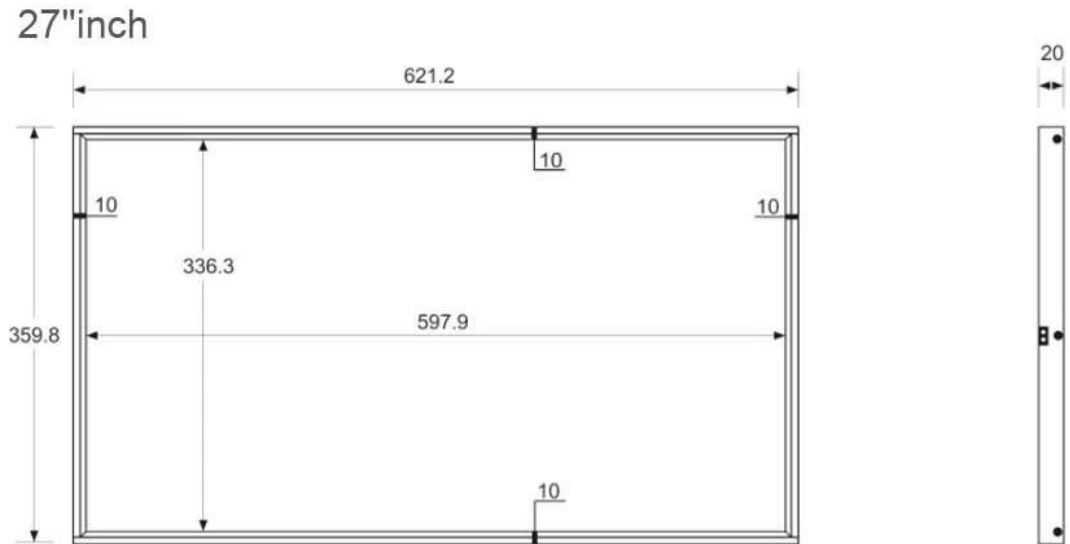

APPLICATION SCENARIO

PRODUCT SIZE

Customizable size: 21.5" / 24" / 27" / 32" / 43" / 49" / 55" / 65"