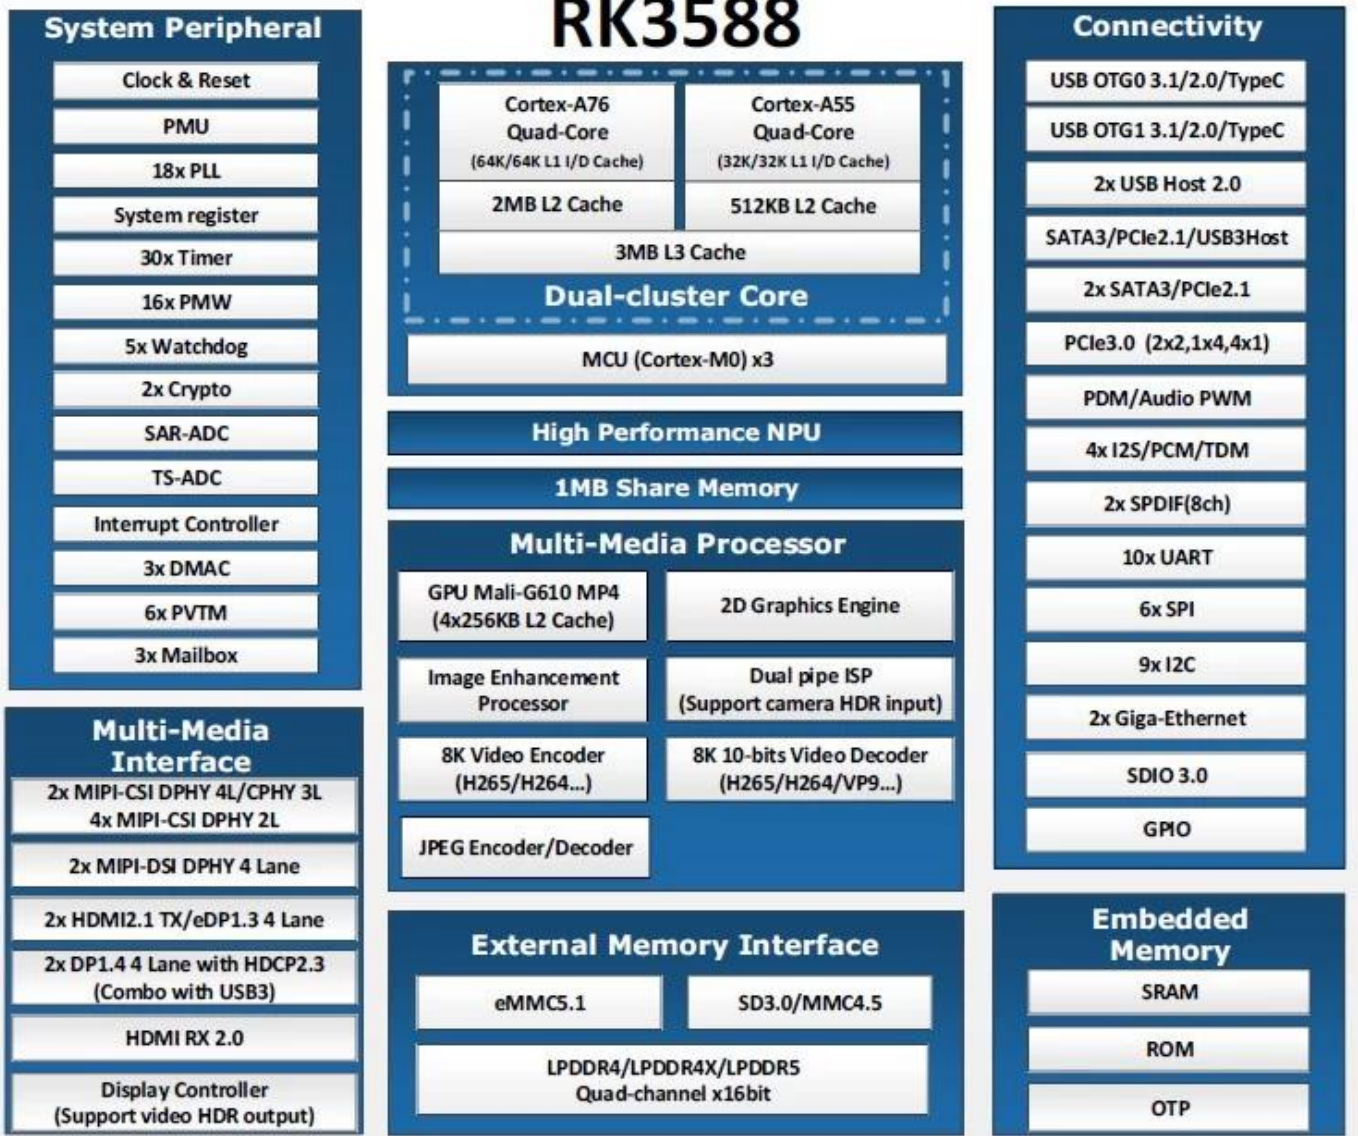

WiFi 6'lı 8K 6K TV Kutusu

Rockchip
RK3588
A high performance, low power AIoT processor

The graphic features a dark blue background with a glowing circuit board pattern. On the right, a stylized blue and yellow chip is labeled 'Rockchip RK3588'. The text 'Rockchip' is in white with a yellow dot above the 'i', and 'RK3588' is in large white font. Below it, the tagline 'A high performance, low power AIoT processor' is written in a smaller white font.