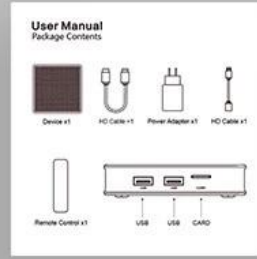

MUSIC SHARING

DLNA

Airplay

Miracast

Interface and product size

Package Contents

Power Supply*1

HD data cable*1