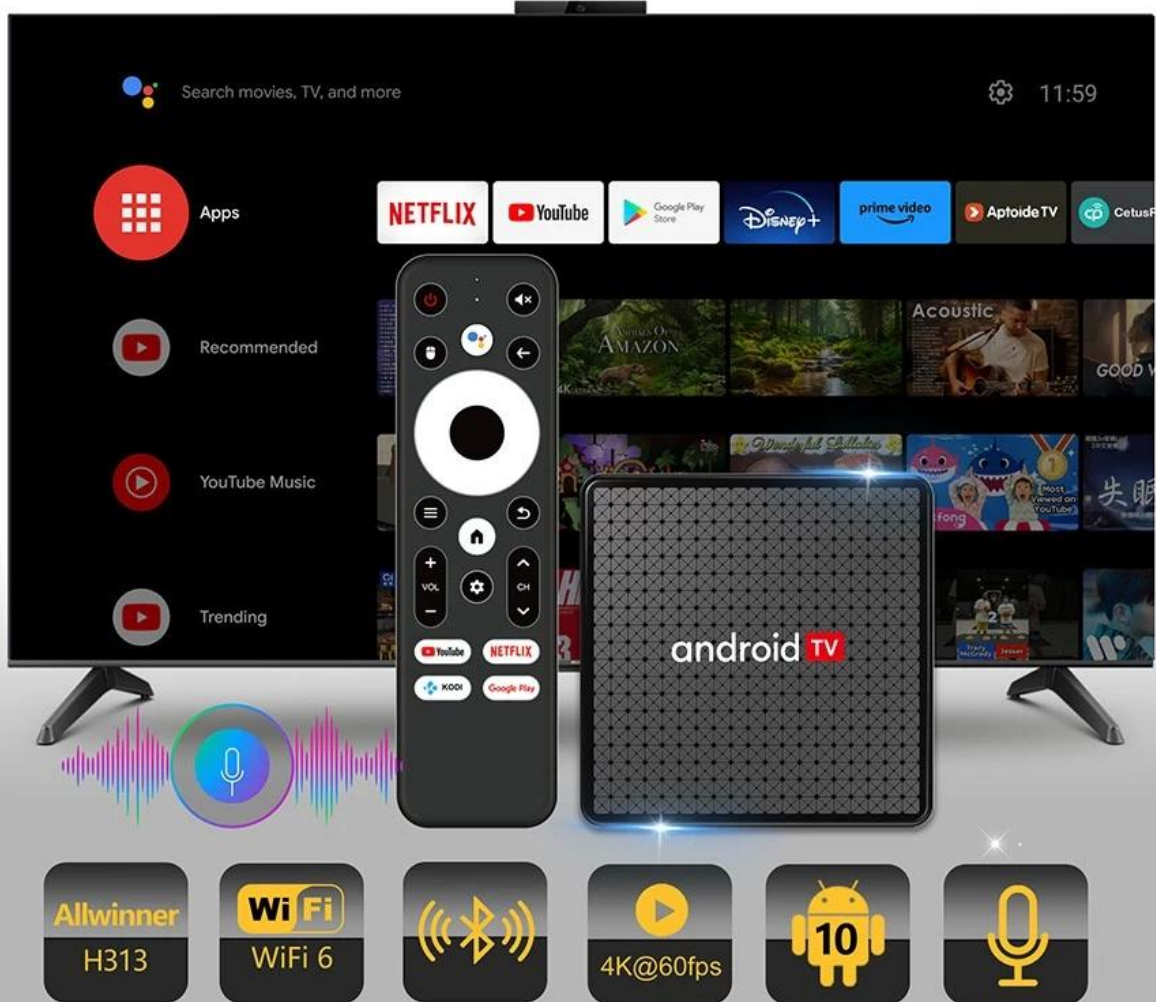

H.265
decoder up to
4K@60fps

Display

HDMI 2.0 up to
4K@60fps

HDR offers a deeper , more life-like display, which boosts 4K and gives you even greater color and contrast.

SDR

HDR

Android TV

Our model