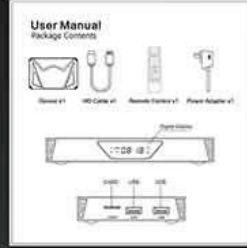

 Music sharing

 Cast screen

 Play games

Interface & Dimension

Various interfaces such as HD, LAN, USB, etc. To meet your different needs at the same time.

Package Contents

Power Supply*1

HD data cable*1