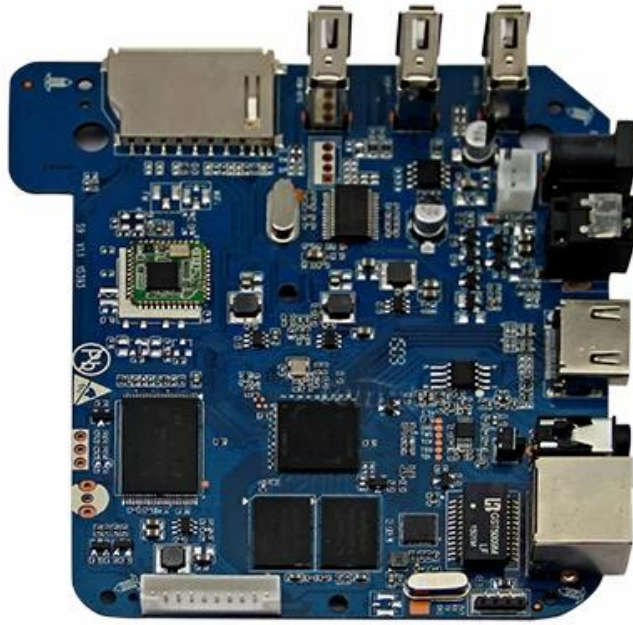

Amlogic S905 TV Kutusu ARM Cortex-A53 İşlemci 2.0 GHz'e kadar Android 5.1 Lollipop 1G/8G 4K2K Android Tv Kutusu Medya Oynatıcı S9

Amlogic S905 Quad Core S9

New! Amlogic S905 Quad Core ARM Cortex™-A53 CPU up to 2.0 GHz, 1GB/8GB H.265 4K2K Android 5.1 TV Box!

Picture Show

Indicator

USB*3

SD/MMC Card

ON/OFF Button DC Port RJ45 ETHERENT AV Port HDMI™ OPTICAL Port

S905

64-Bit
Quad Core
Cortex A53

4K

H.265
@60fps

HDMI 2.0
HDCP 2.2

TSMC
28NM

DRM

64 bit CPU,

While maintaining the same power consumption, the computing power of CPU has also been greatly improved.

With 4K2K decoding capabilities,
it make 4K become the standard.