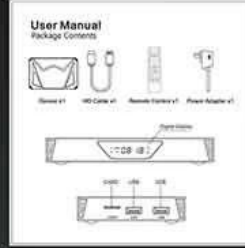

 Music sharing

 Cast screen

 Play games

Interface & Dimension

Various interfaces such as HD, LAN, USB, etc. To meet your different needs at the same time.

Package Contents

Power Supply*1

HD data cable*1