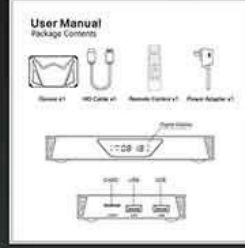

 Music sharing

 Cast screen

 Play games

Interface & Dimension

Various interfaces such as HD, LAN, USB, etc. To meet your different needs at the same time.

Package Contents

Power Supply*1

HD data cable*1